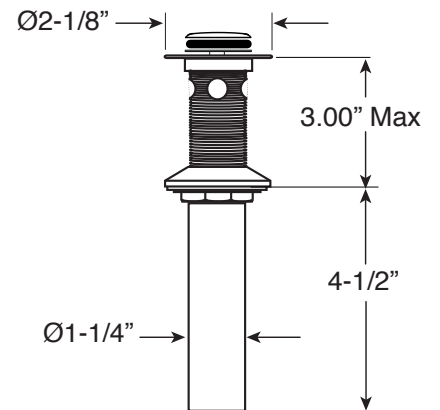

**FEATURES:**

- All brass construction
- Independent corner valves
- Includes soft touch drain w/overflow: P/N 18.11.052
- 1/4-turn ceramic disc valve cartridges P/N 18.30.035 Cold 18.30.036 Hot
- Available in all finishes. Warranty varies according to finish selection.

## 510 Series Wall/Vessel Lavatory Set with Lira Handles

**1.518207**

(1.518207T - Trim Only)

Note: Measurements are subject to change. No responsibility is assumed for use of superseded or voided pages.