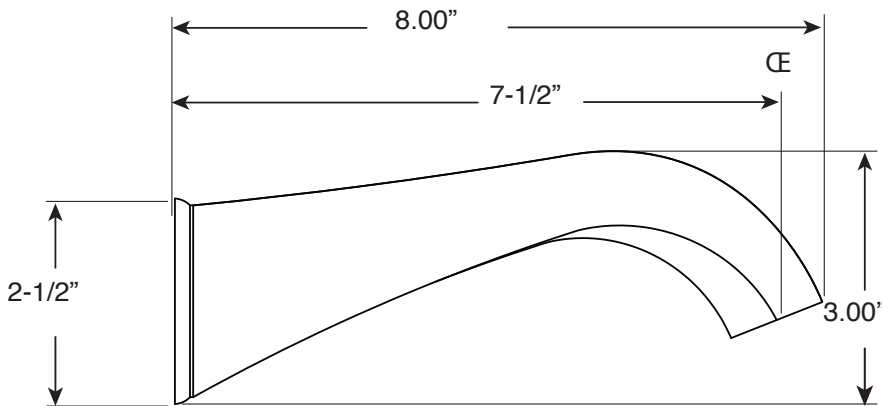

**FEATURES:**

- All brass construction
- Independent corner valves
- Includes soft touch drain w/overflow: P/N 18.11.052
- 1/4-turn ceramic disc valve cartridges P/N 18.30.035 Cold 18.30.036 Hot
- Available in all finishes. Warranty varies according to finish selection.

## 510 Series Wall/Vessel Lavatory Set with Lira Handles

**1.518207**

(1.518207T - Trim Only)

Note: Measurements are subject to change. No responsibility is assumed for use of superseded or voided pages.