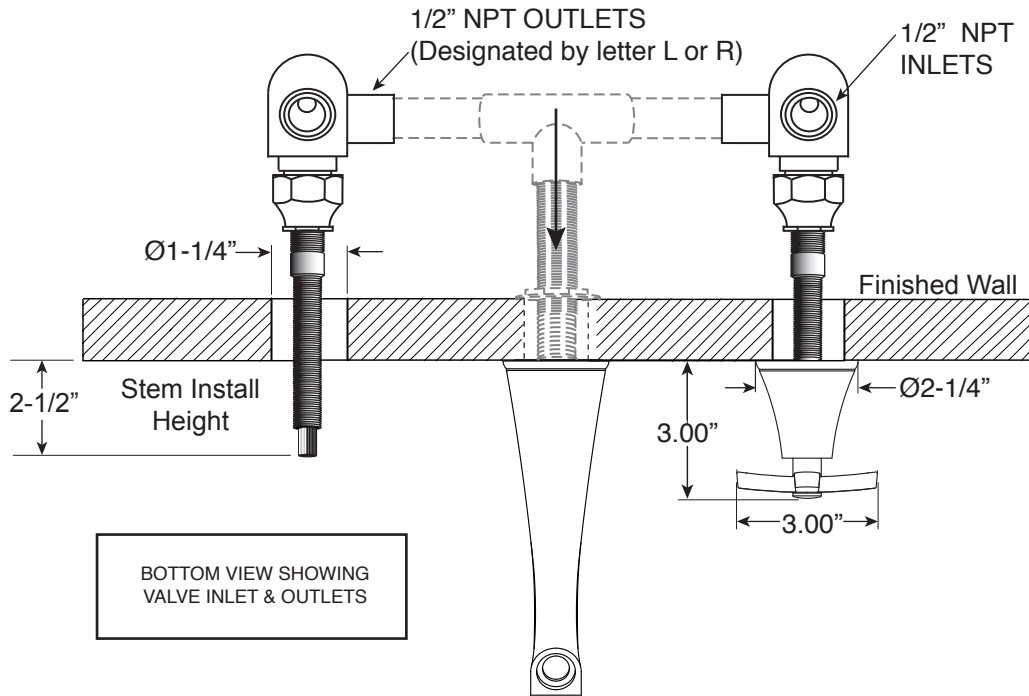

**FEATURES:**

- All brass construction
- Independent corner valves
- Includes soft touch drain w/overflow: P/N 18.11.052
- 1/4-turn ceramic disc valve cartridges P/N 18.30.035 Cold 18.30.036 Hot
- Available in all finishes. Warranty varies according to finish selection.

## 510 Series Wall/Vessel Lavatory Set with Lira Handles

**1.518207**

(1.518207T - Trim Only)

Note: Measurements are subject to change. No responsibility is assumed for use of superseded or voided pages.