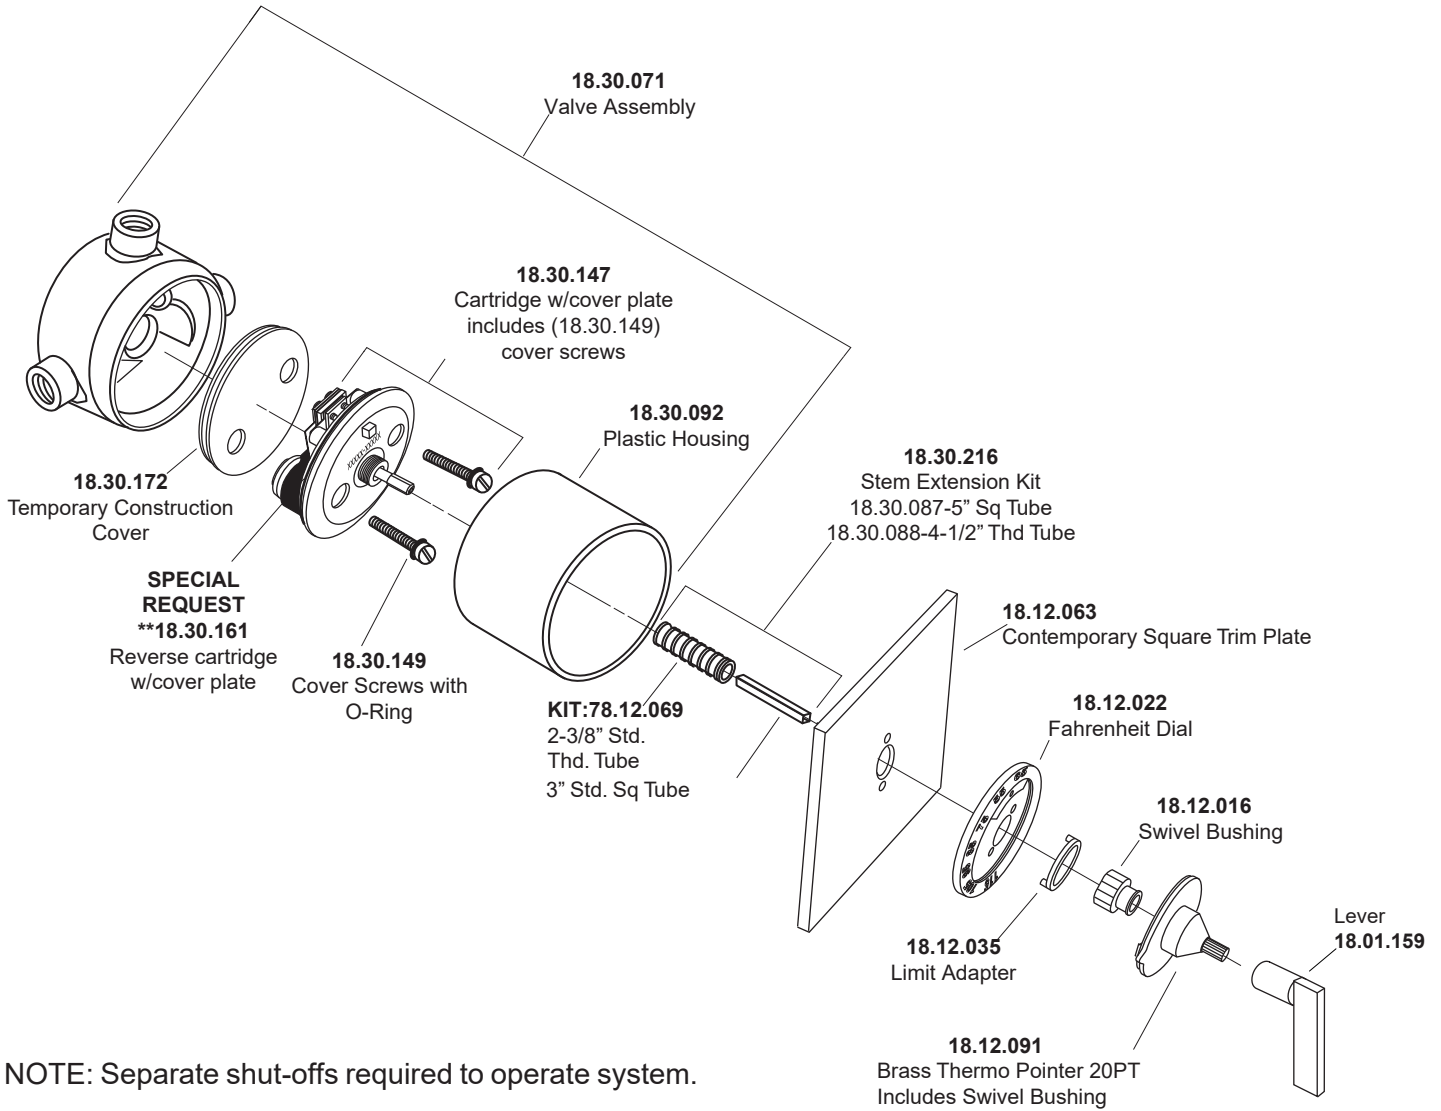

1.059597

3/4" Thermostatic Set
without Integral Stops
with Stixx Lever

NOTE: Separate shut-offs required to operate system.