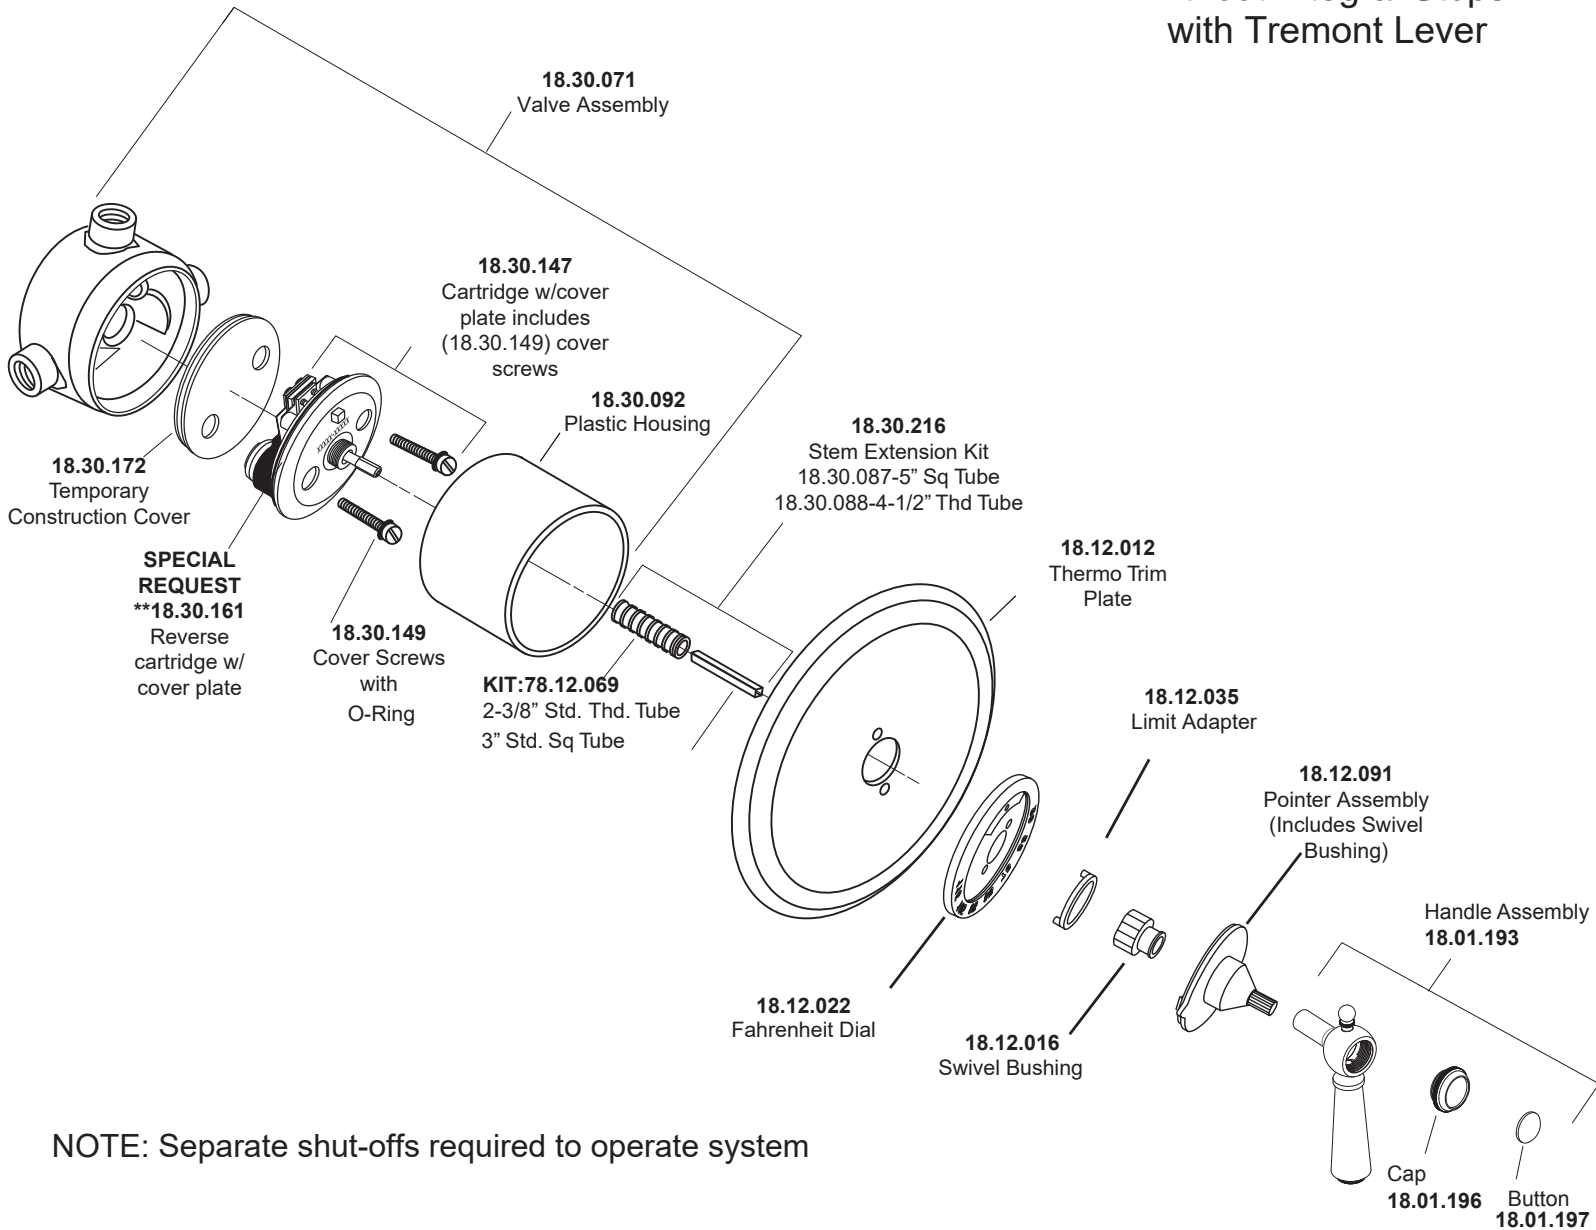

1.006197

3/4" Thermostatic Set
without Integral Stops
with Tremont Lever

NOTE: Separate shut-offs required to operate system