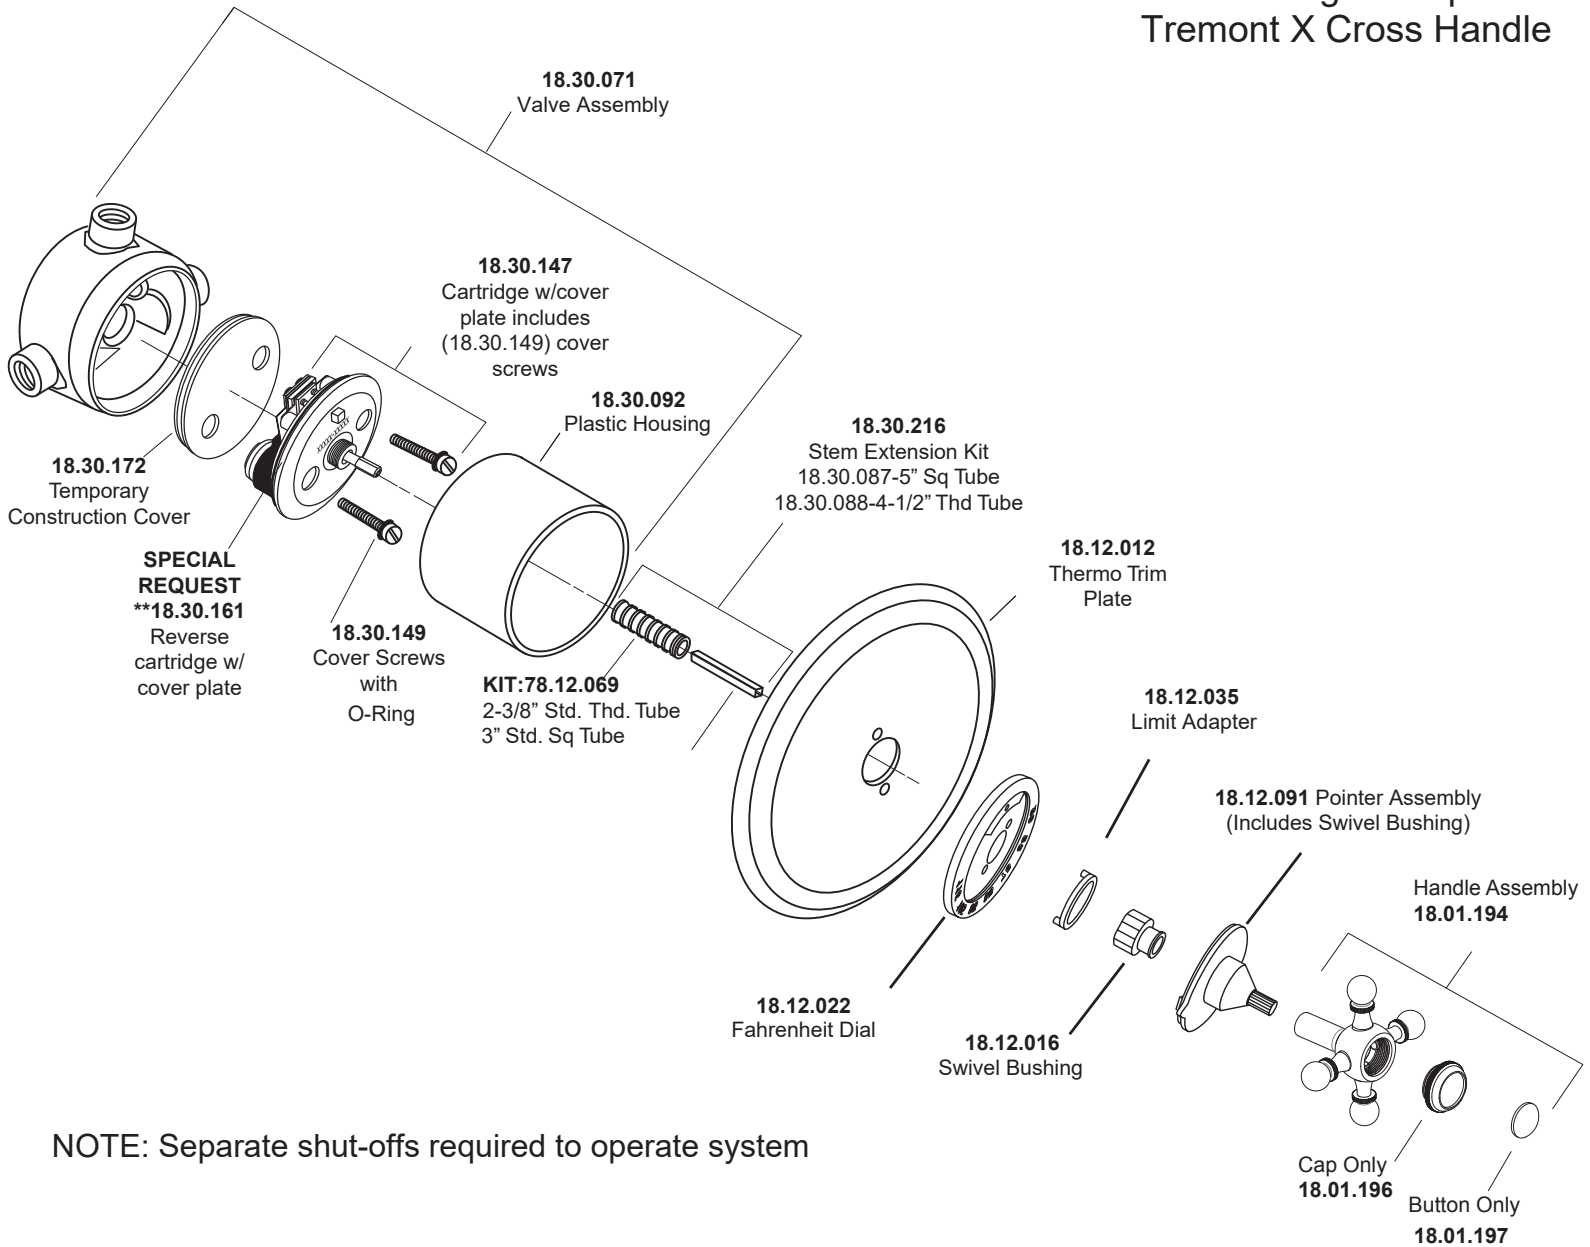

1.006297

3/4" Thermostatic Set  
without Integral Stops with  
Tremont X Cross Handle

NOTE: Separate shut-offs required to operate system