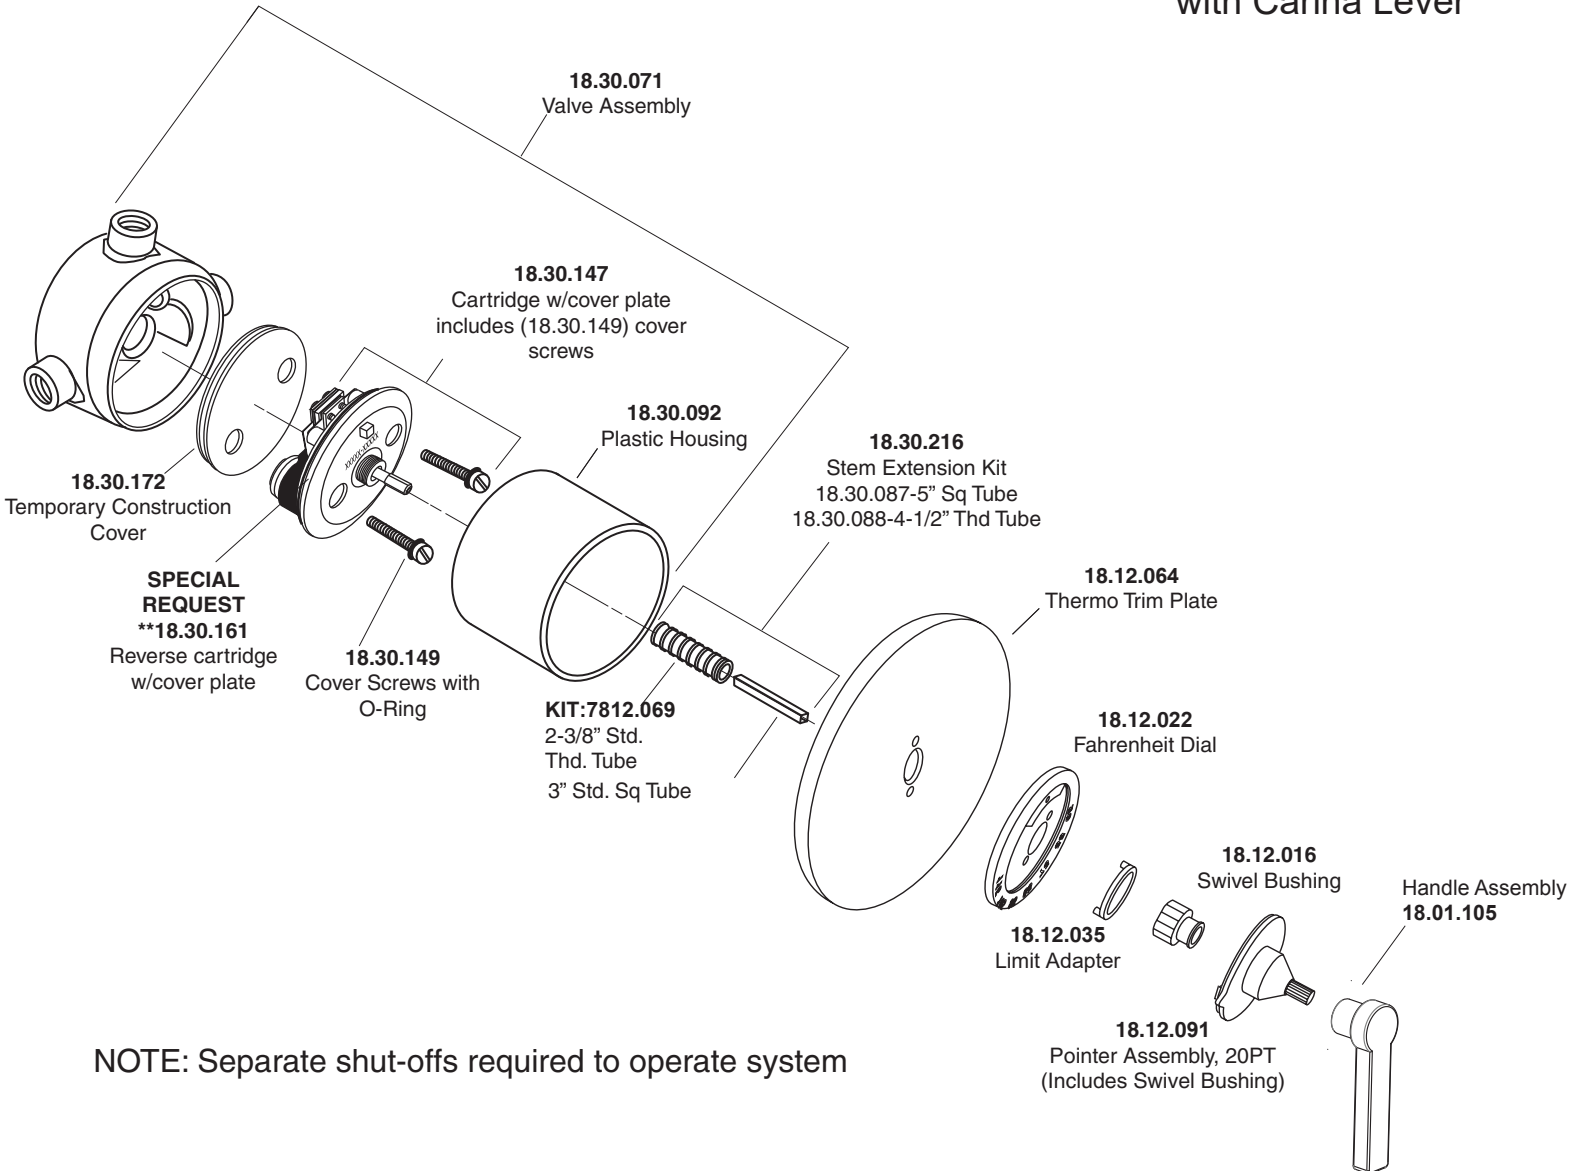

1.072897

3/4" Thermostatic Set
without Integral Stops
with Carina Lever

NOTE: Separate shut-offs required to operate system