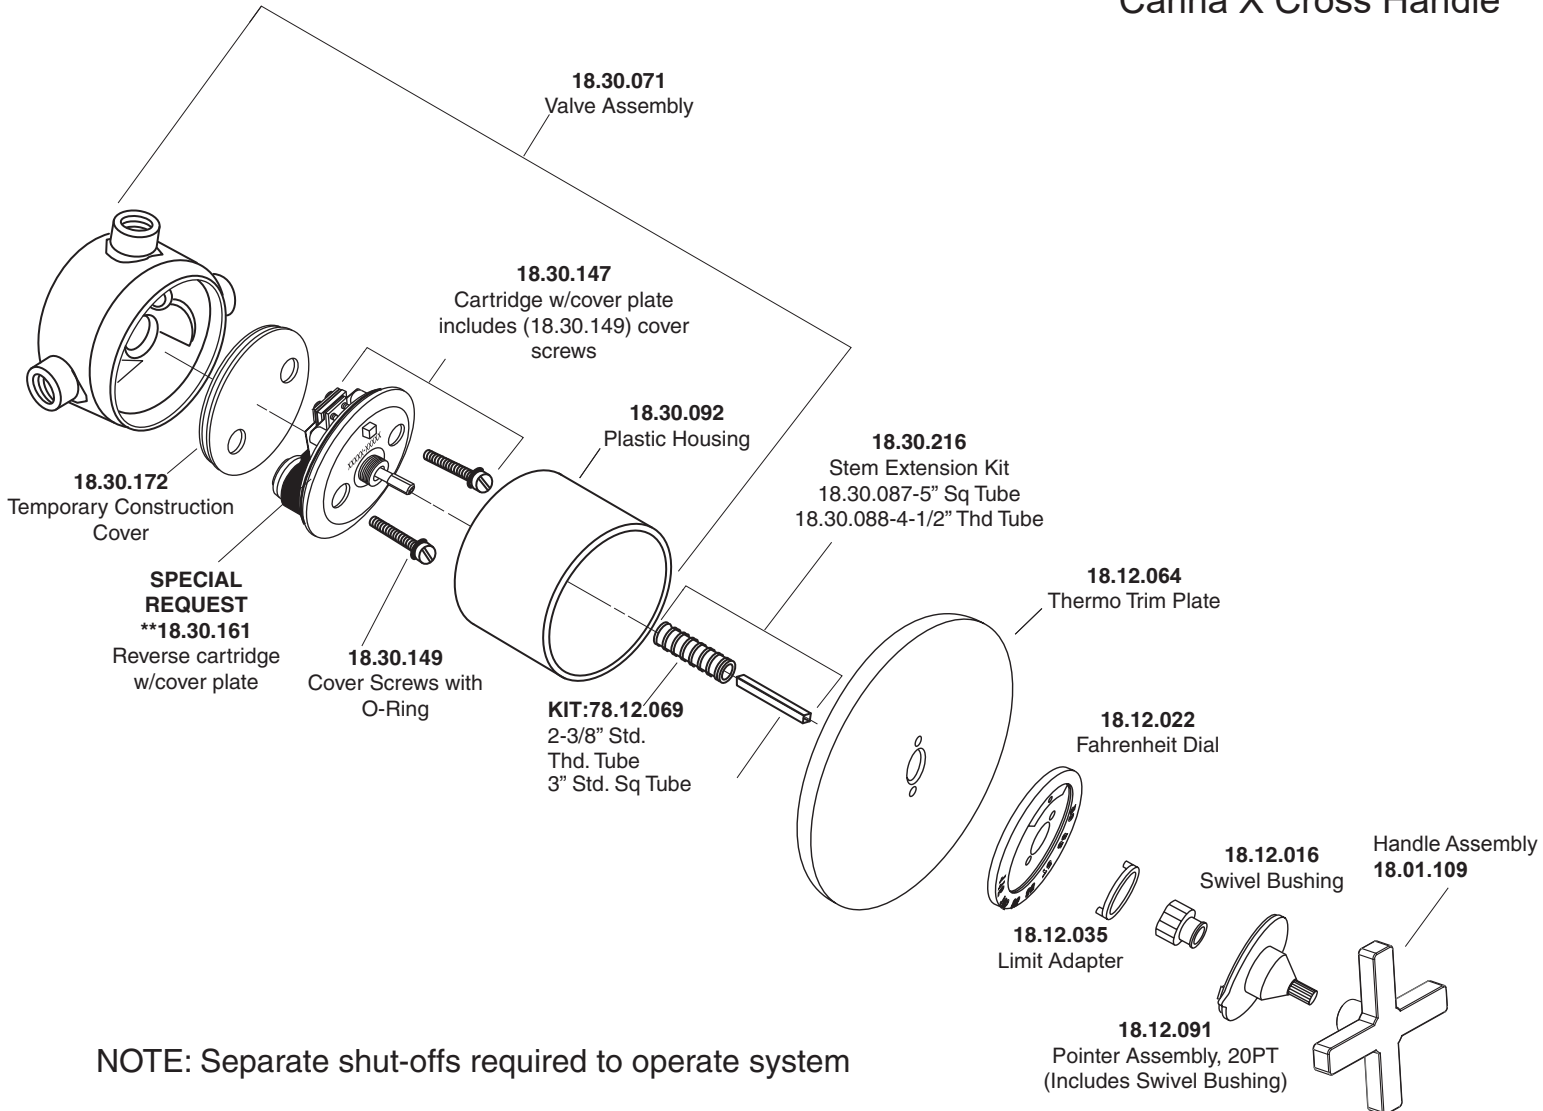

1.073097

3/4" Thermostatic Set
without Integral Stops with
Carina X Cross Handle

NOTE: Separate shut-offs required to operate system