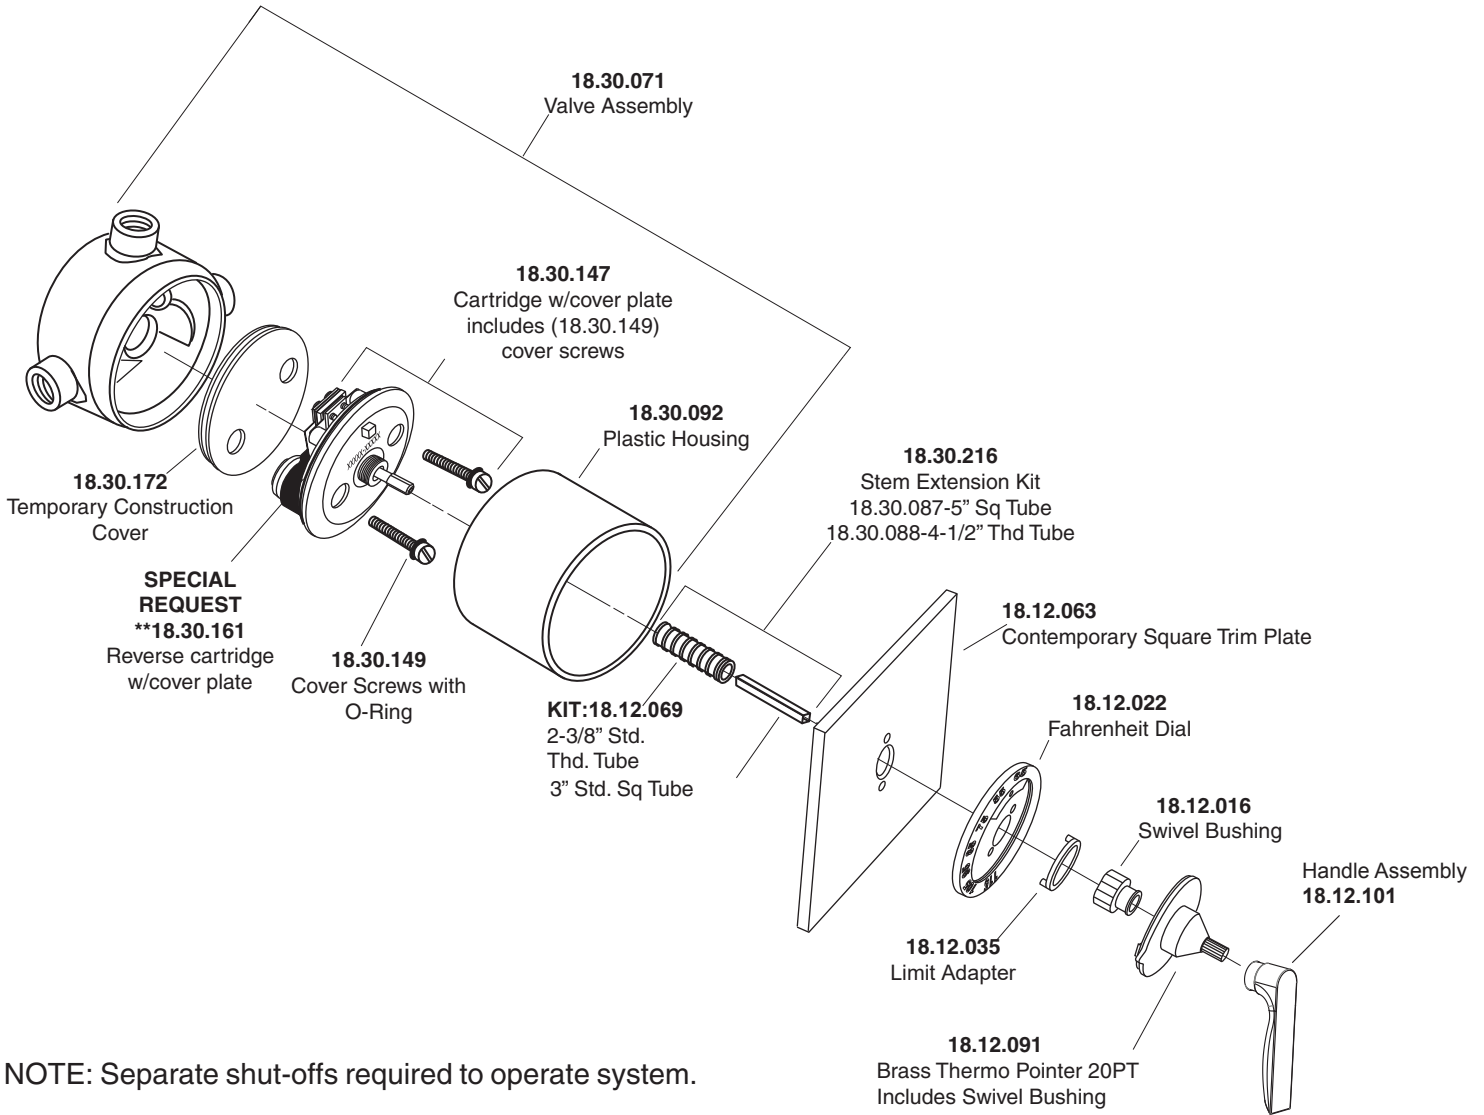

1.058397

3/4" Thermostatic Set
without Integral Stops
with Lisse Lever

NOTE: Separate shut-offs required to operate system.