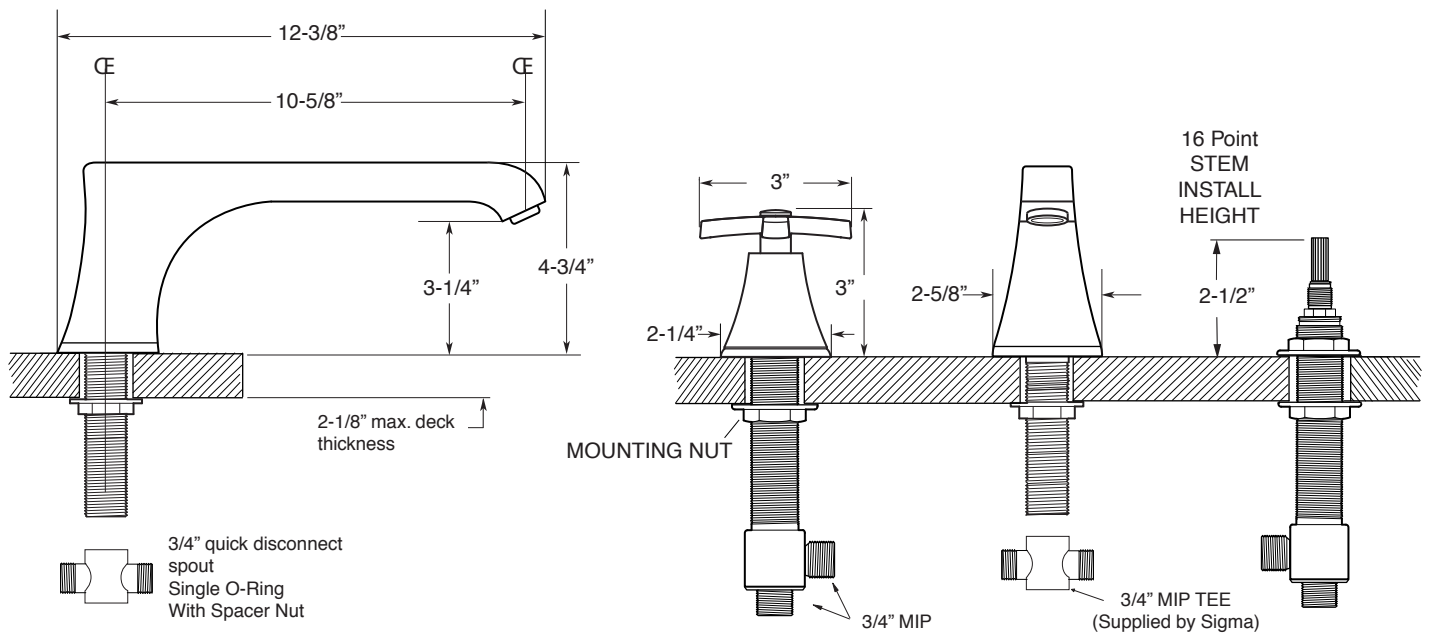

FEATURES:

- All brass construction.
- 3/4" valve bodies with 16 PT. 1/4-turn ceramic disc cartridge.
 - 18.30.017 Cold, 18.30.018 Hot
- Available in all finishes. Warranty varies according to finish.

SPECIFICATIONS

510 Series 3-Hole Roman Tub Set with Lira Handle

1.518277

1.518277T - Trim Only

18.30.006 - Rough Kit

NOTE: Spout and valves install through 1-1/4" diameter holes.
Plumber to provide 3/4" supply lines to valves