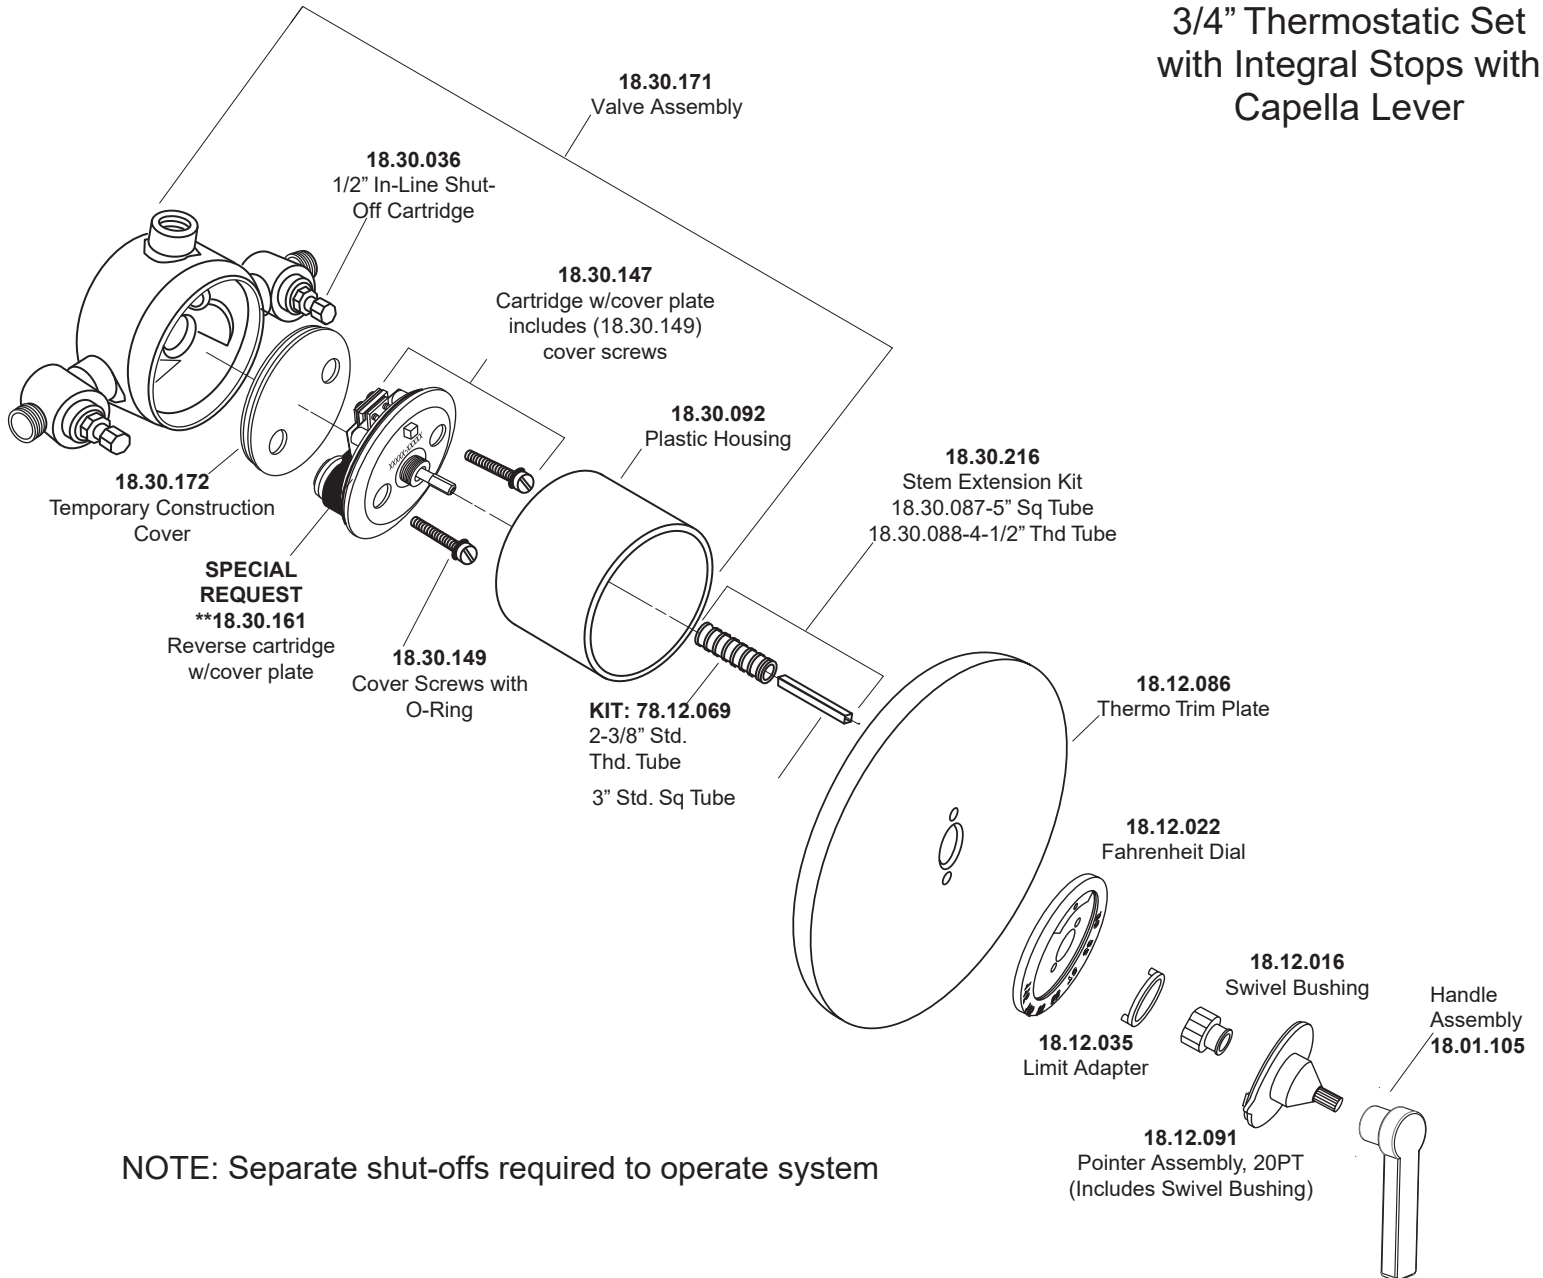

1.089797D

3/4" Thermostatic Set
with Integral Stops with
Capella Lever

NOTE: Separate shut-offs required to operate system