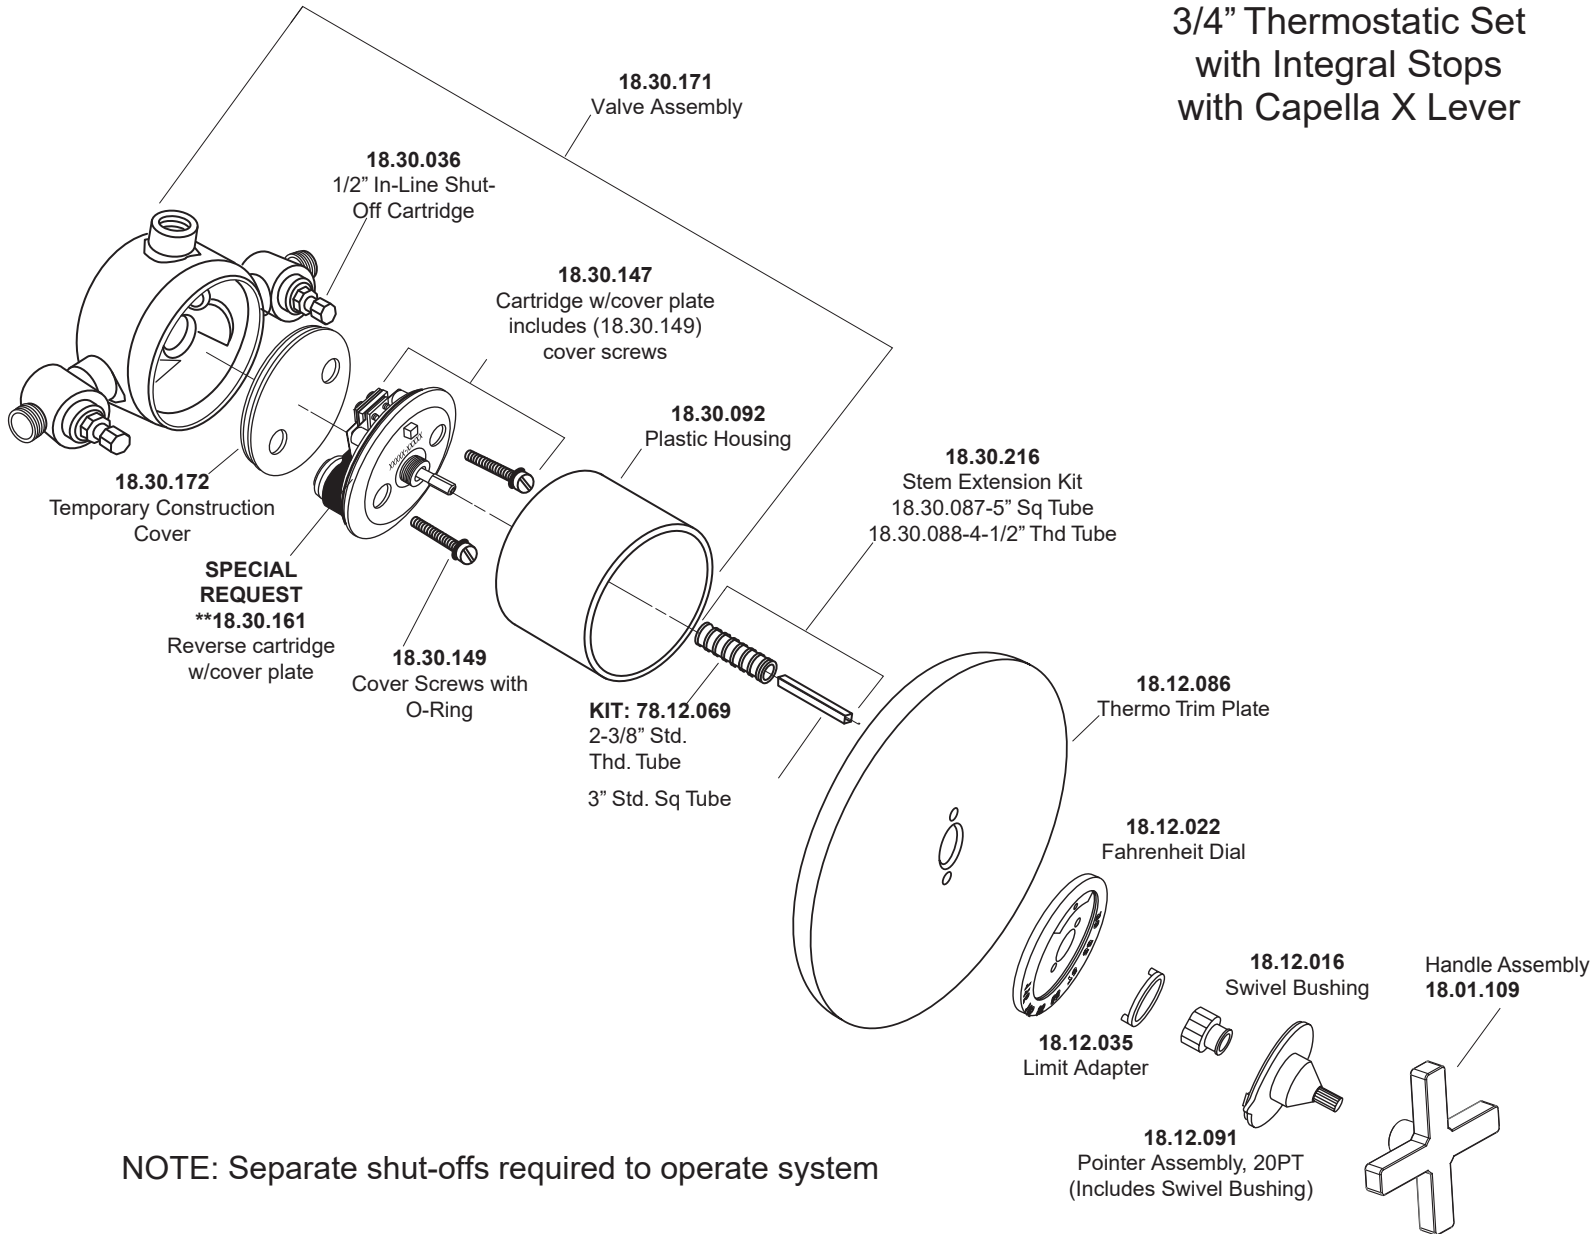

1.089897D

3/4" Thermostatic Set
with Integral Stops
with Capella X Lever

NOTE: Separate shut-offs required to operate system