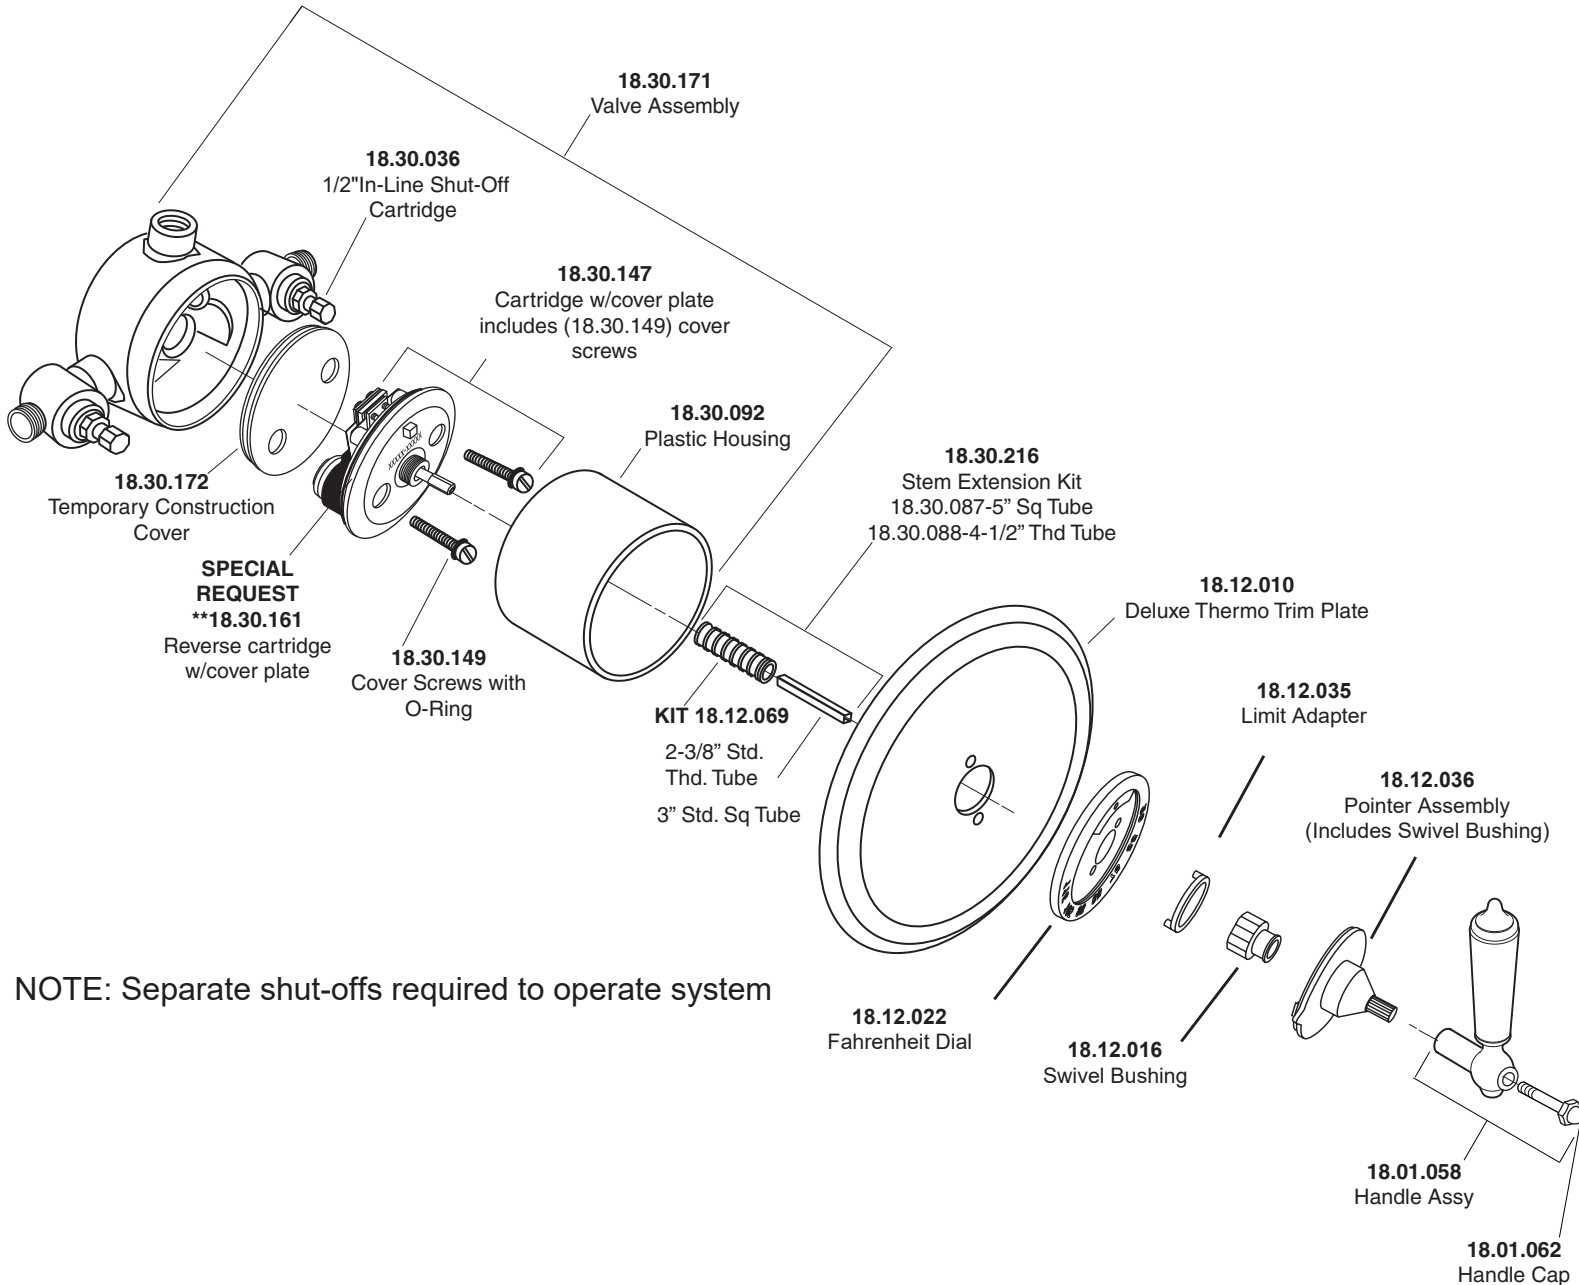

1.000197D

3/4" Thermostatic Set
with Integral Stops with
Aria Lever

NOTE: Separate shut-offs required to operate system