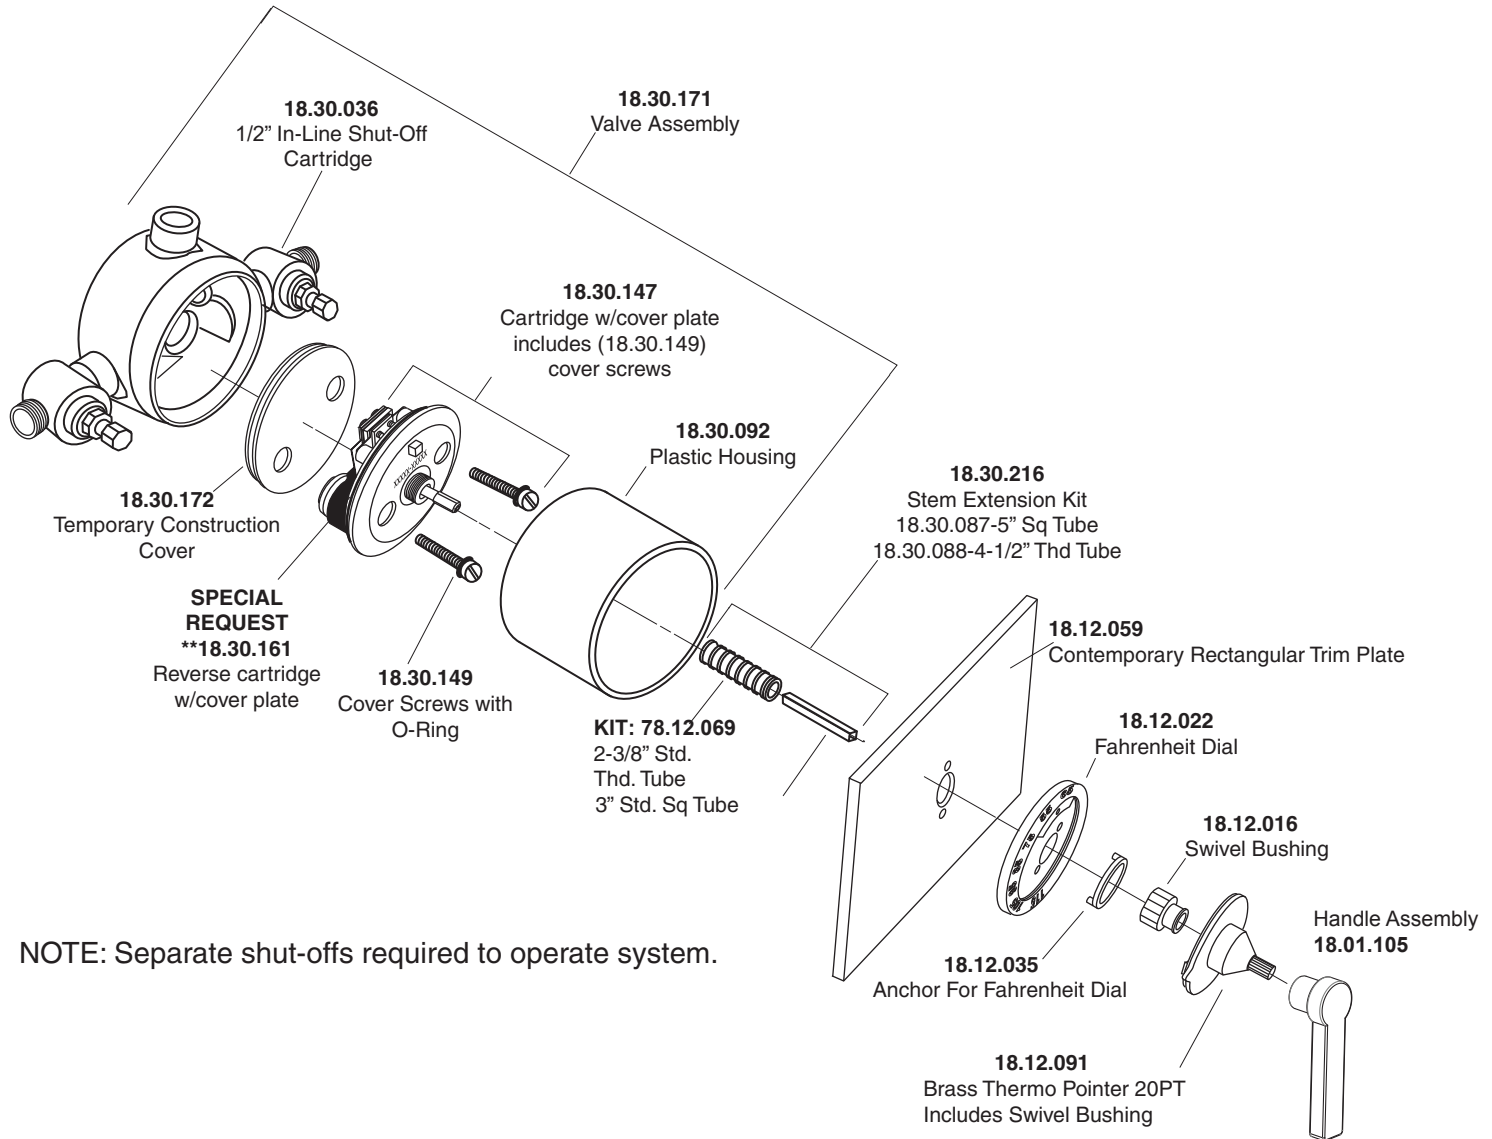

1.062997D

3/4" Thermostatic Set  
with Integral Stops with  
Tribeca Lever

NOTE: Separate shut-offs required to operate system.