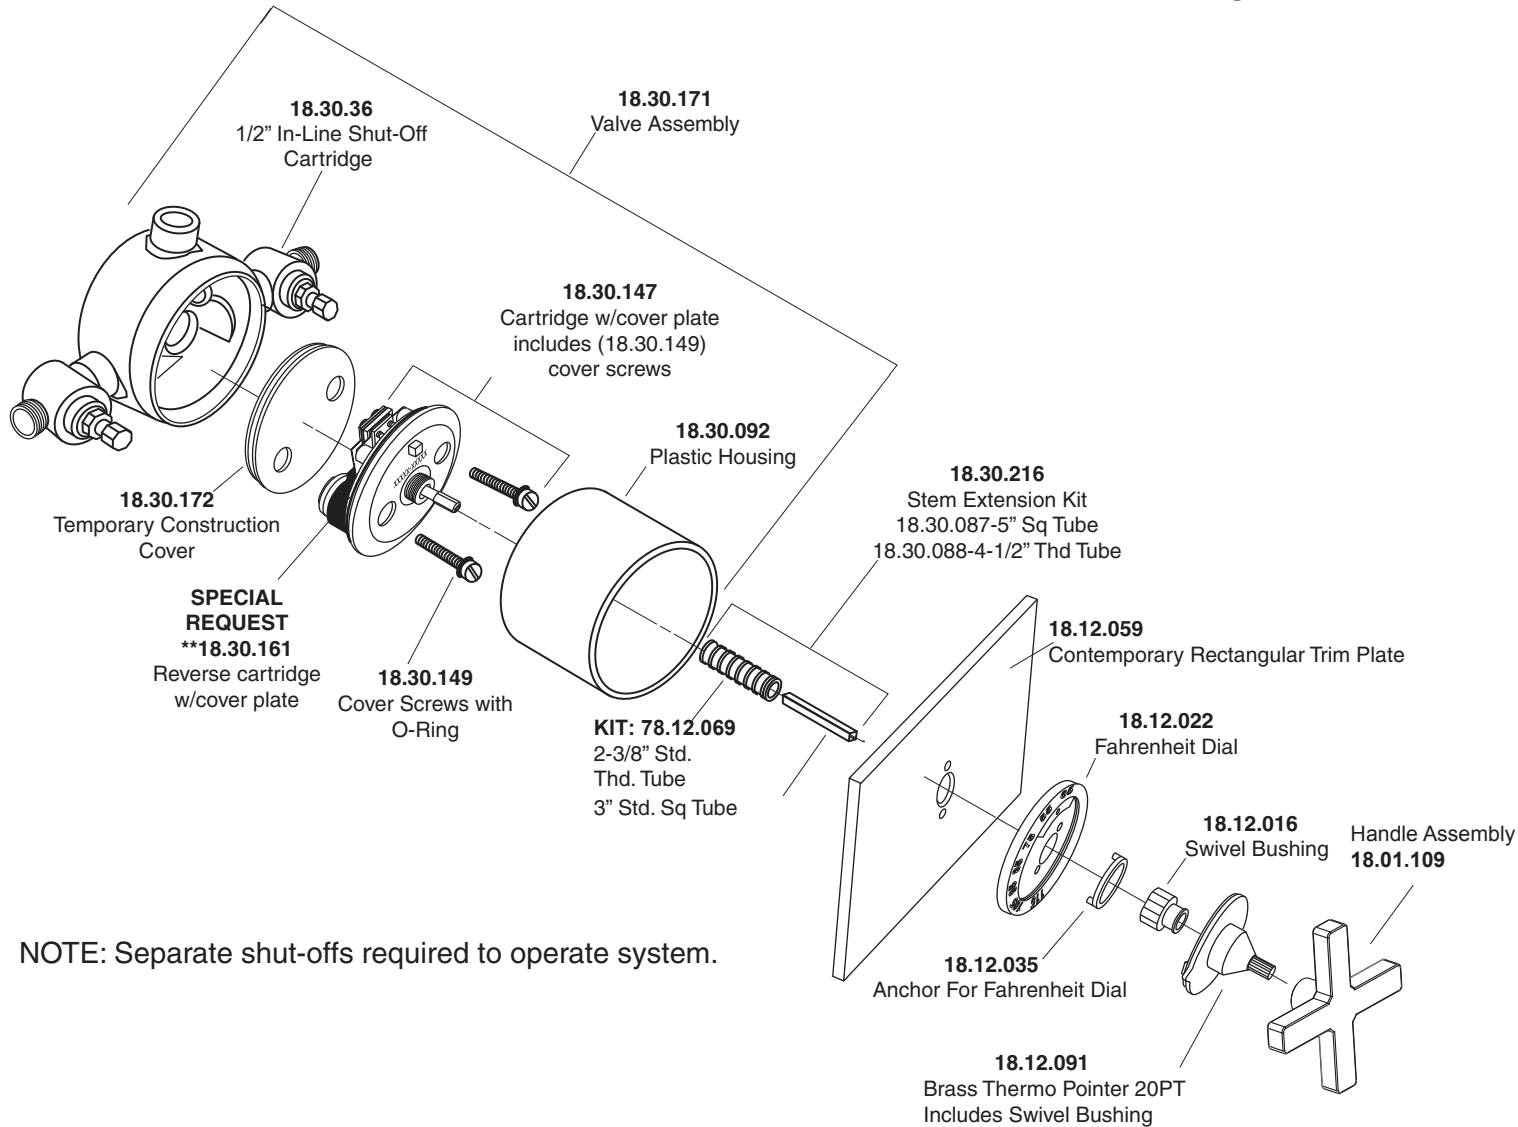

1.063997D

3/4" Thermostatic Set
with Integral Stops with
Tribeca X Cross Handle

NOTE: Separate shut-offs required to operate system.