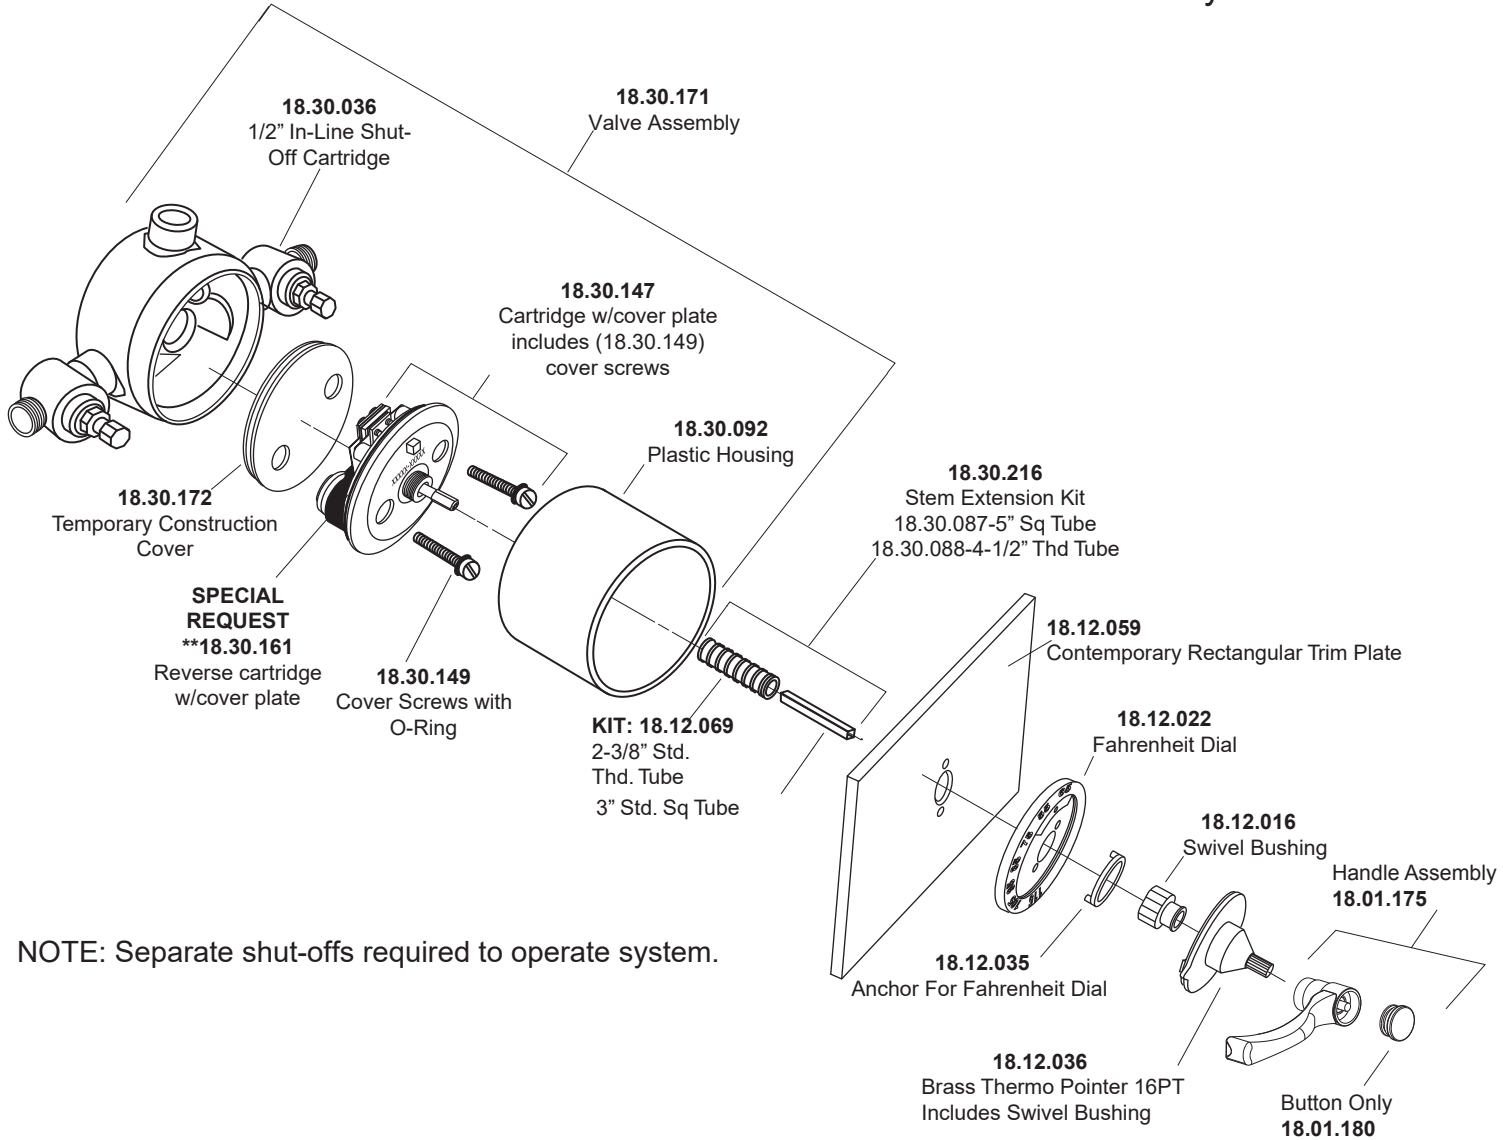

1.068097D

3/4" Thermostatic Set
with Integral Stops with
Maya Lever

NOTE: Separate shut-offs required to operate system.