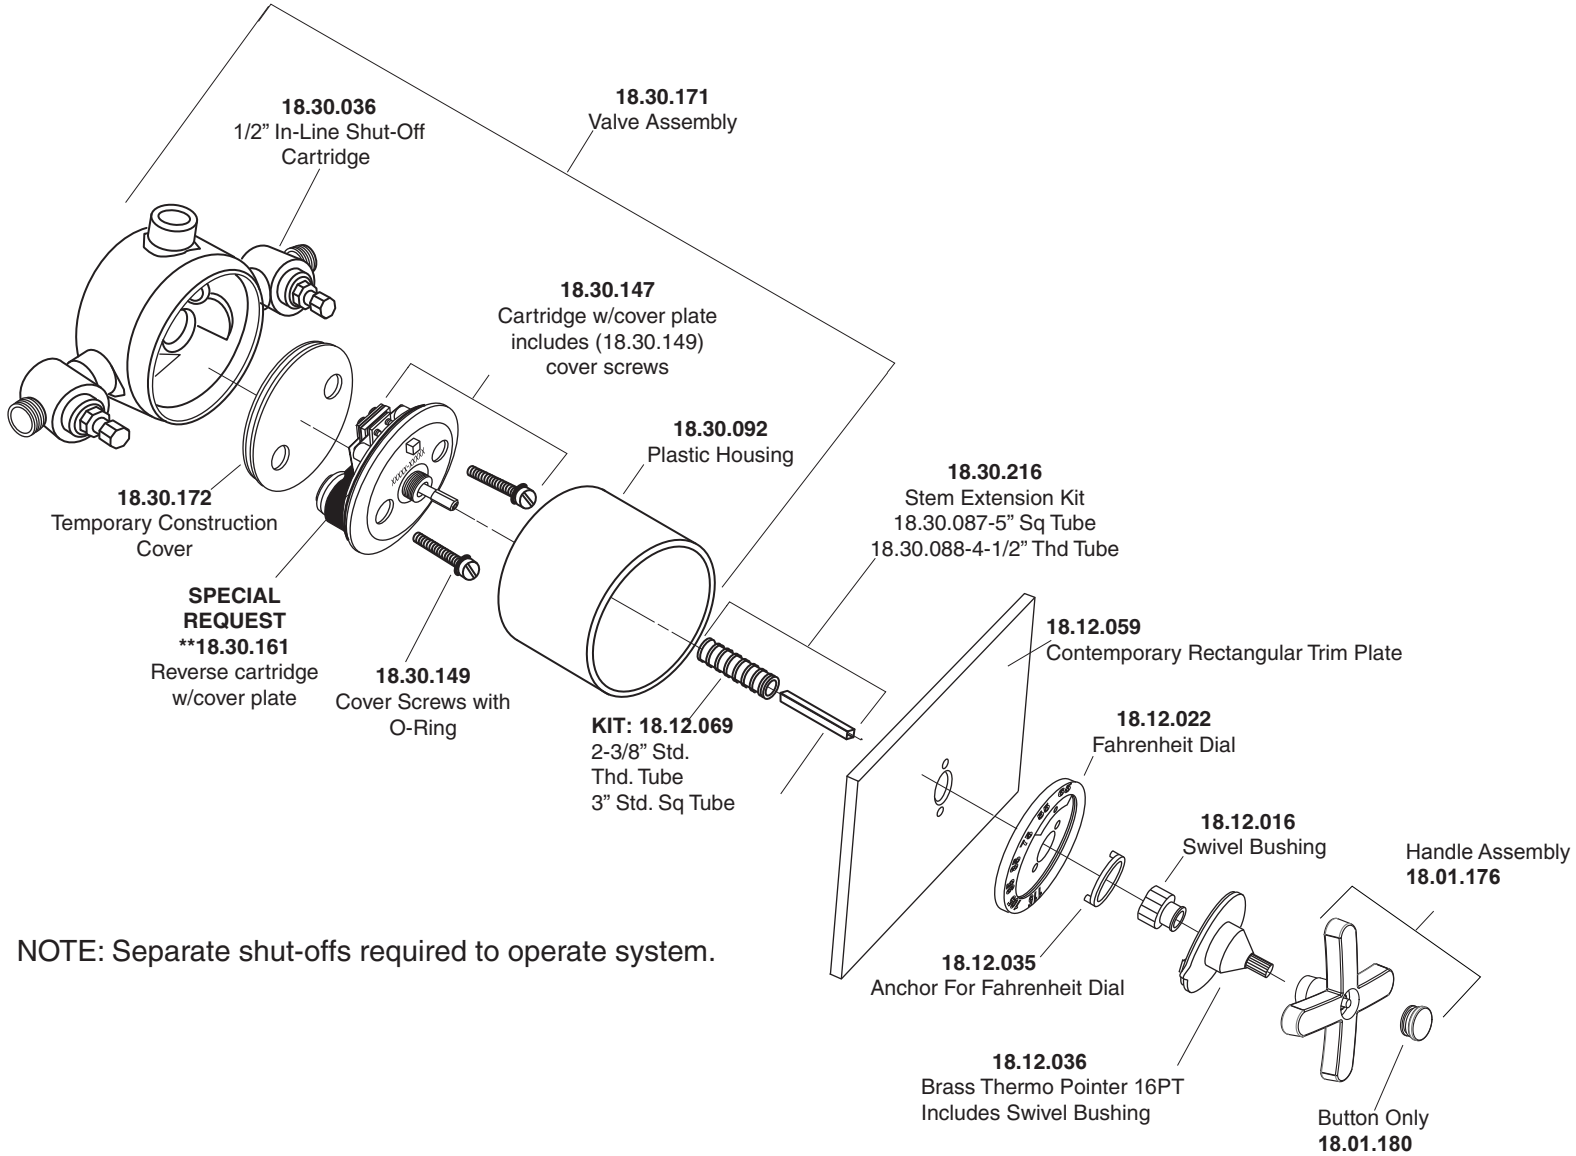

1.068297D

3/4" Thermostatic Set
with Integral Stops with
Lira Cross Handle

NOTE: Separate shut-offs required to operate system.