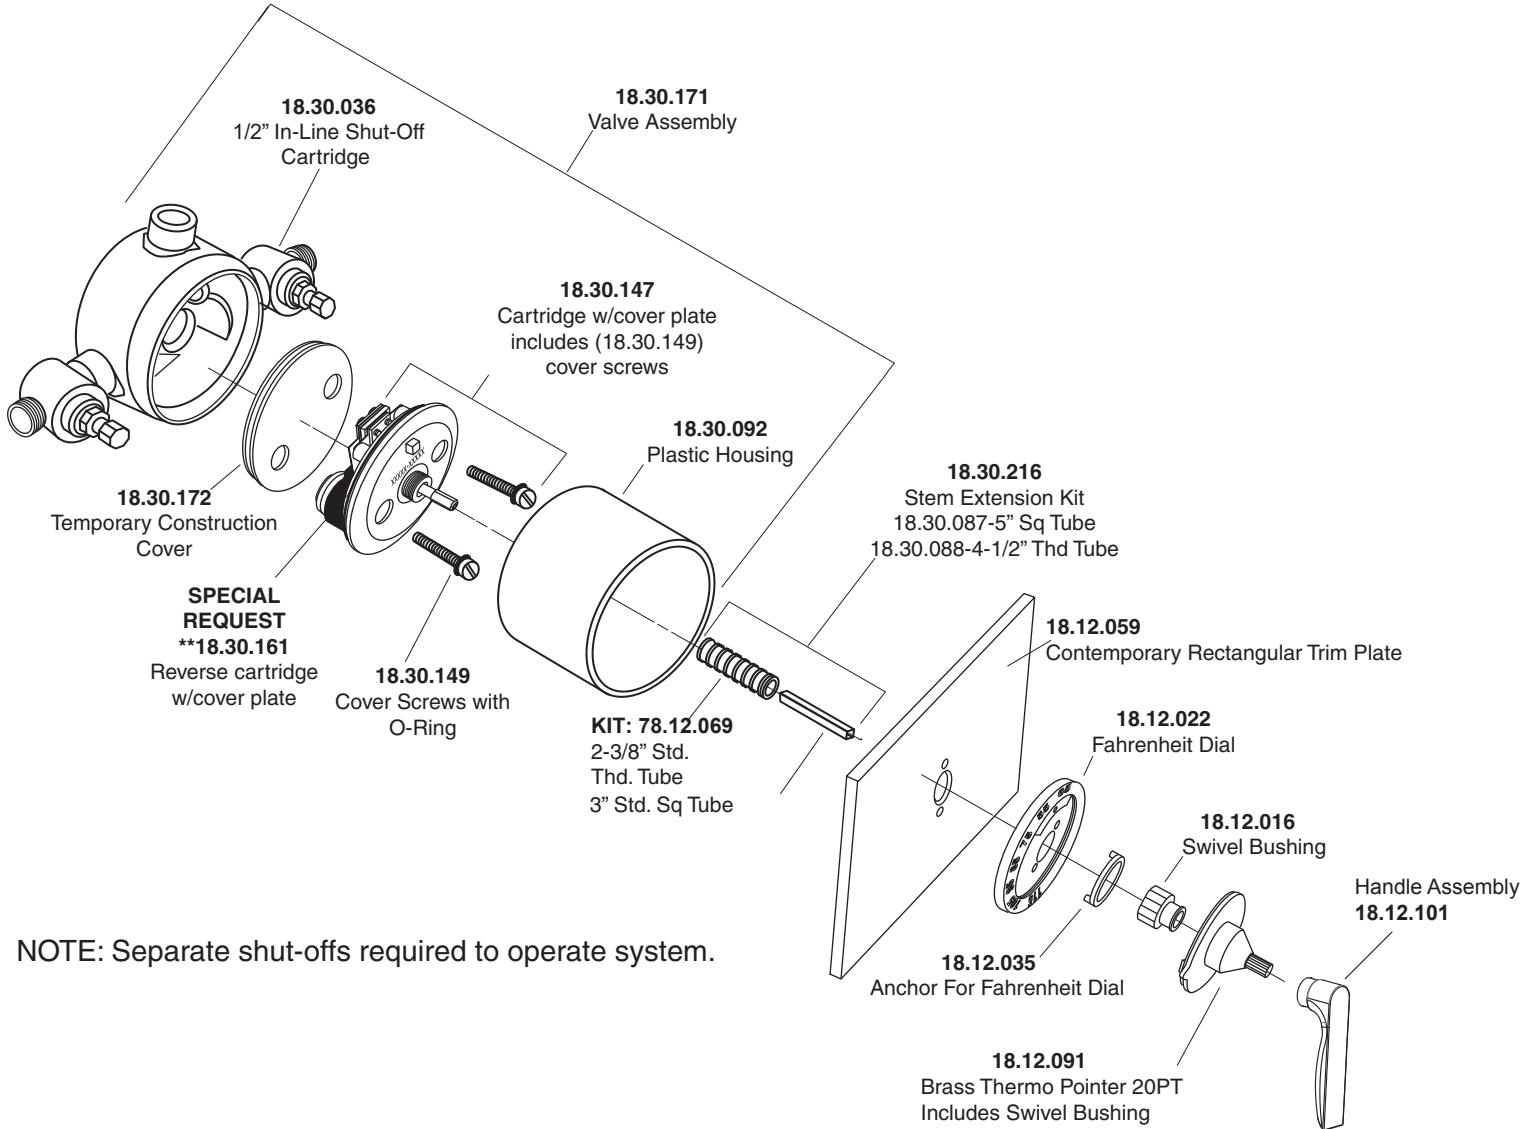

1.068397D

3/4" Thermostatic Set
with Integral Stops with
Lisse Lever

NOTE: Separate shut-offs required to operate system.