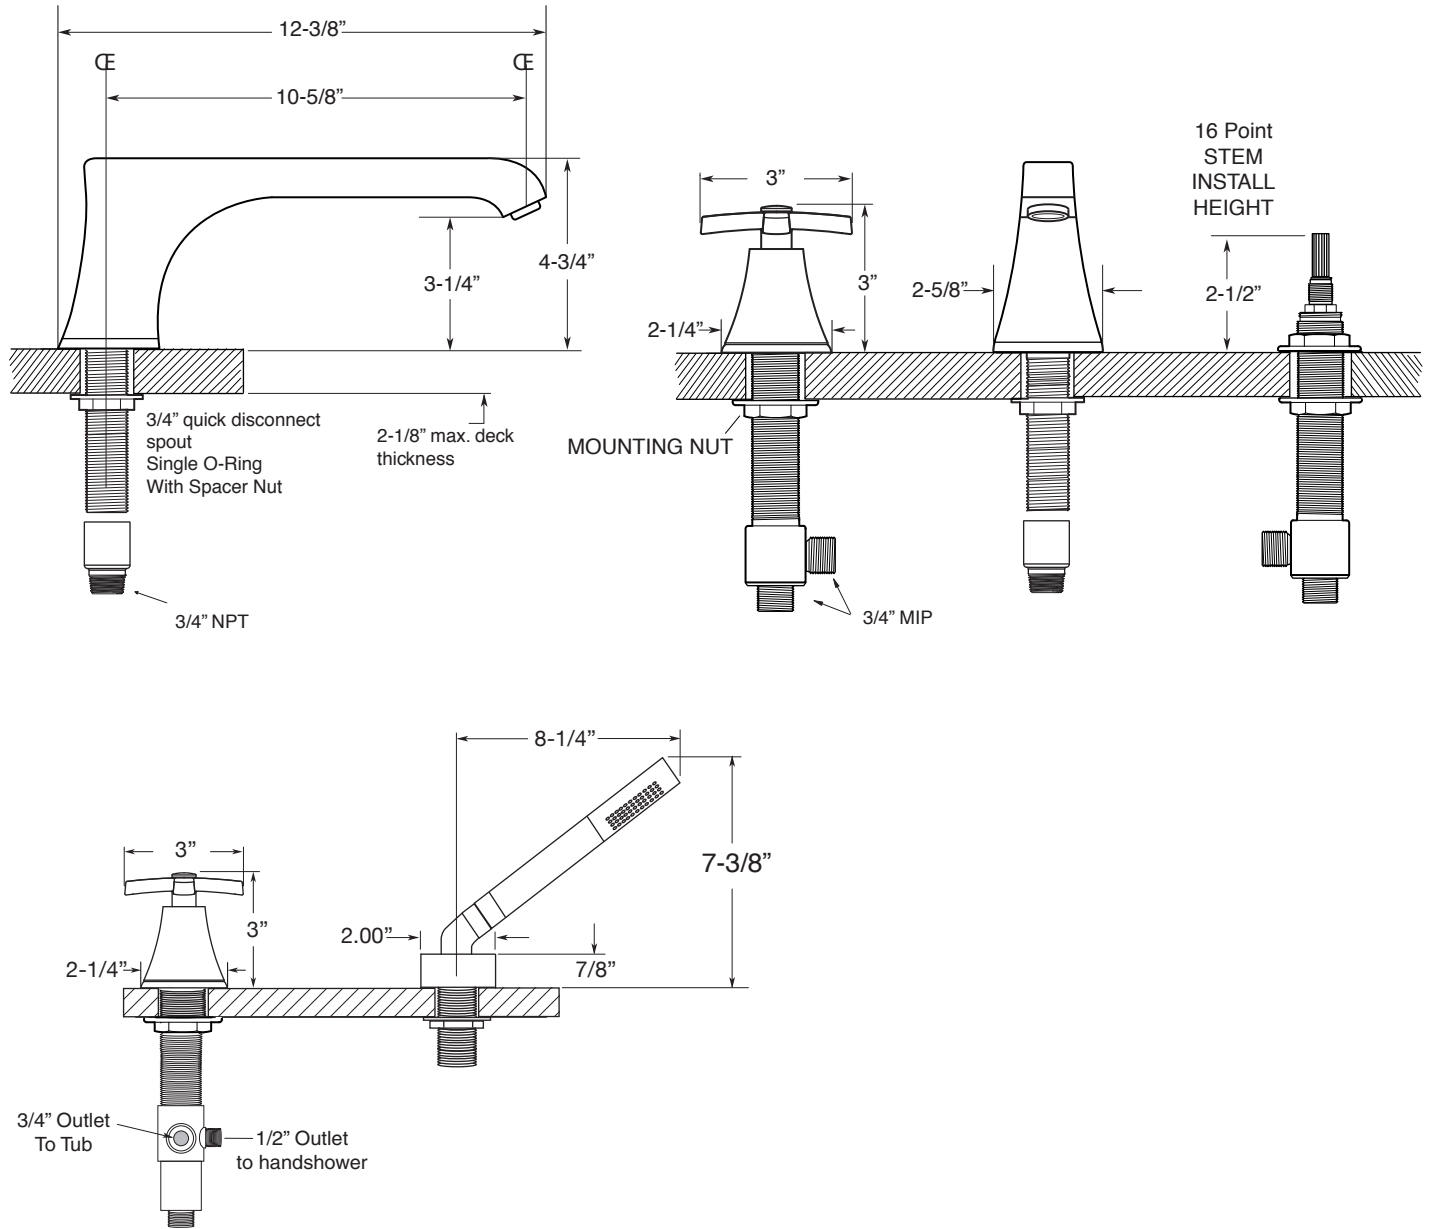

FEATURES:

- All brass construction.
- 3/4" valve bodies with 16 PT. 1/4-turn ceramic disc cartridge.
 - Cold Cartridge 18.30.017, Hot Cartridge 18.30.018
- Available in all finishes. Warranty varies according to finish.

SPECIFICATIONS

510 Series 5-Hole Roman Tub Set with Lira Handles

1.518293

1.518293T - Trim Only

18.30.134 - Rough Kit

Note: Measurements are subject to change or cancellation. No responsibility is assumed for use of superseded or voided pages.