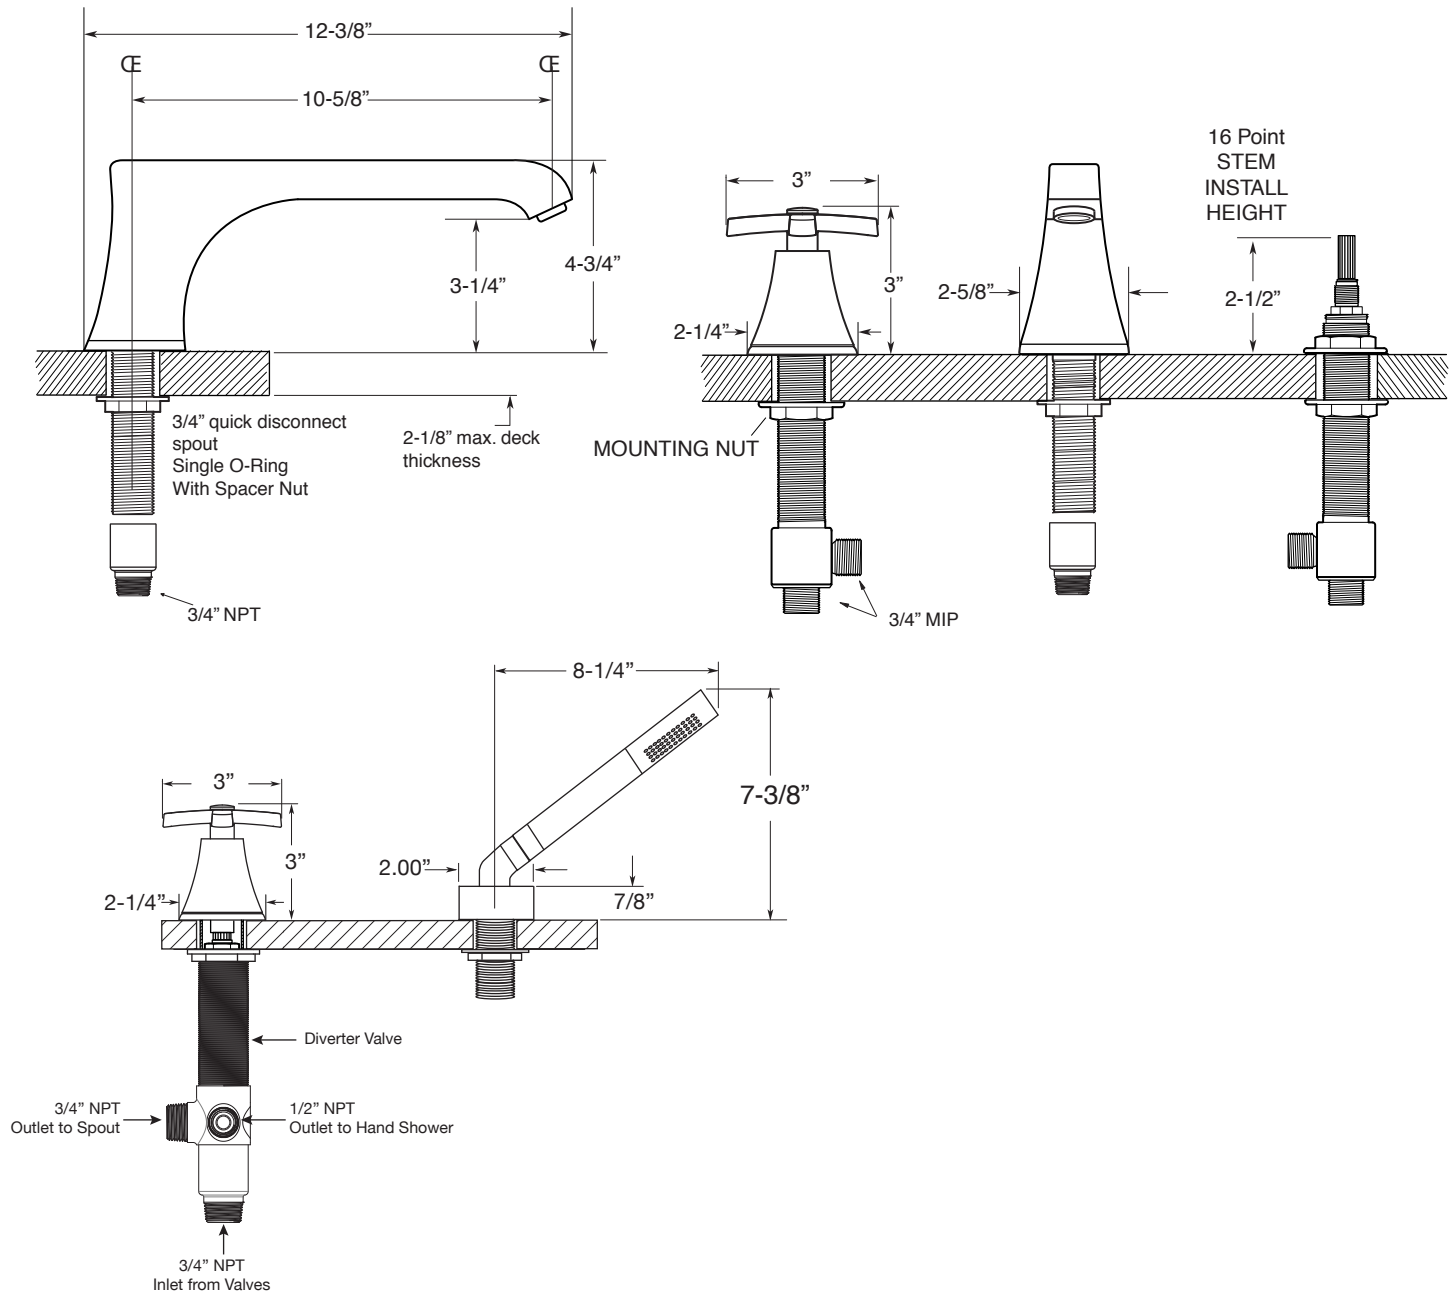

FEATURES:

- All brass construction.
- Lever style handles with top screw attachment.
- 3/4" valve bodies with 1/4-turn ceramic disc cartridge.
- Available in all finishes. Warranty varies according to finish.
- Certified to meet or exceed the following codes and standards:
ASME A112.18.1/CSAB 125.1-2012

Series 510

**Roman Tub Set with
Deckmount Handshower and
Diverter
Lira Handle**

1.518293
(1.518293T - Trim Only)

Note: Measurements are subject to change or cancellation. No responsibility is assumed for use of superseded or voided pages.