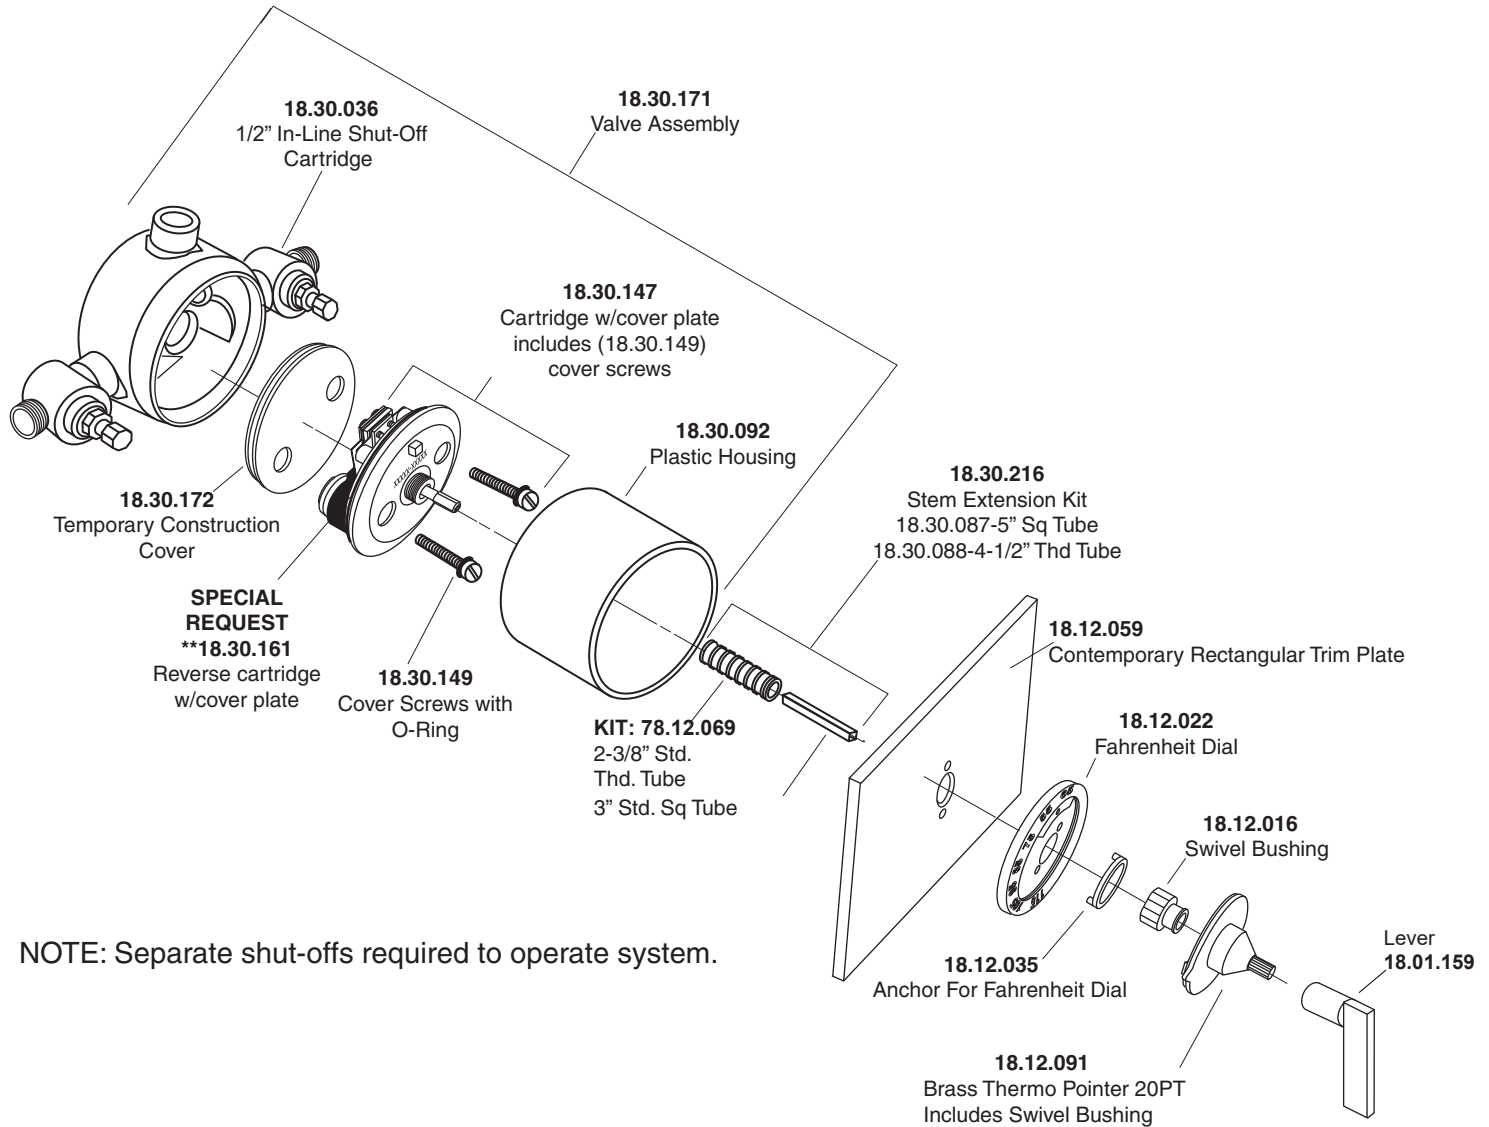

1.069597D

3/4" Thermostatic Set  
with Integral Stops with  
Stixx Lever

NOTE: Separate shut-offs required to operate system.