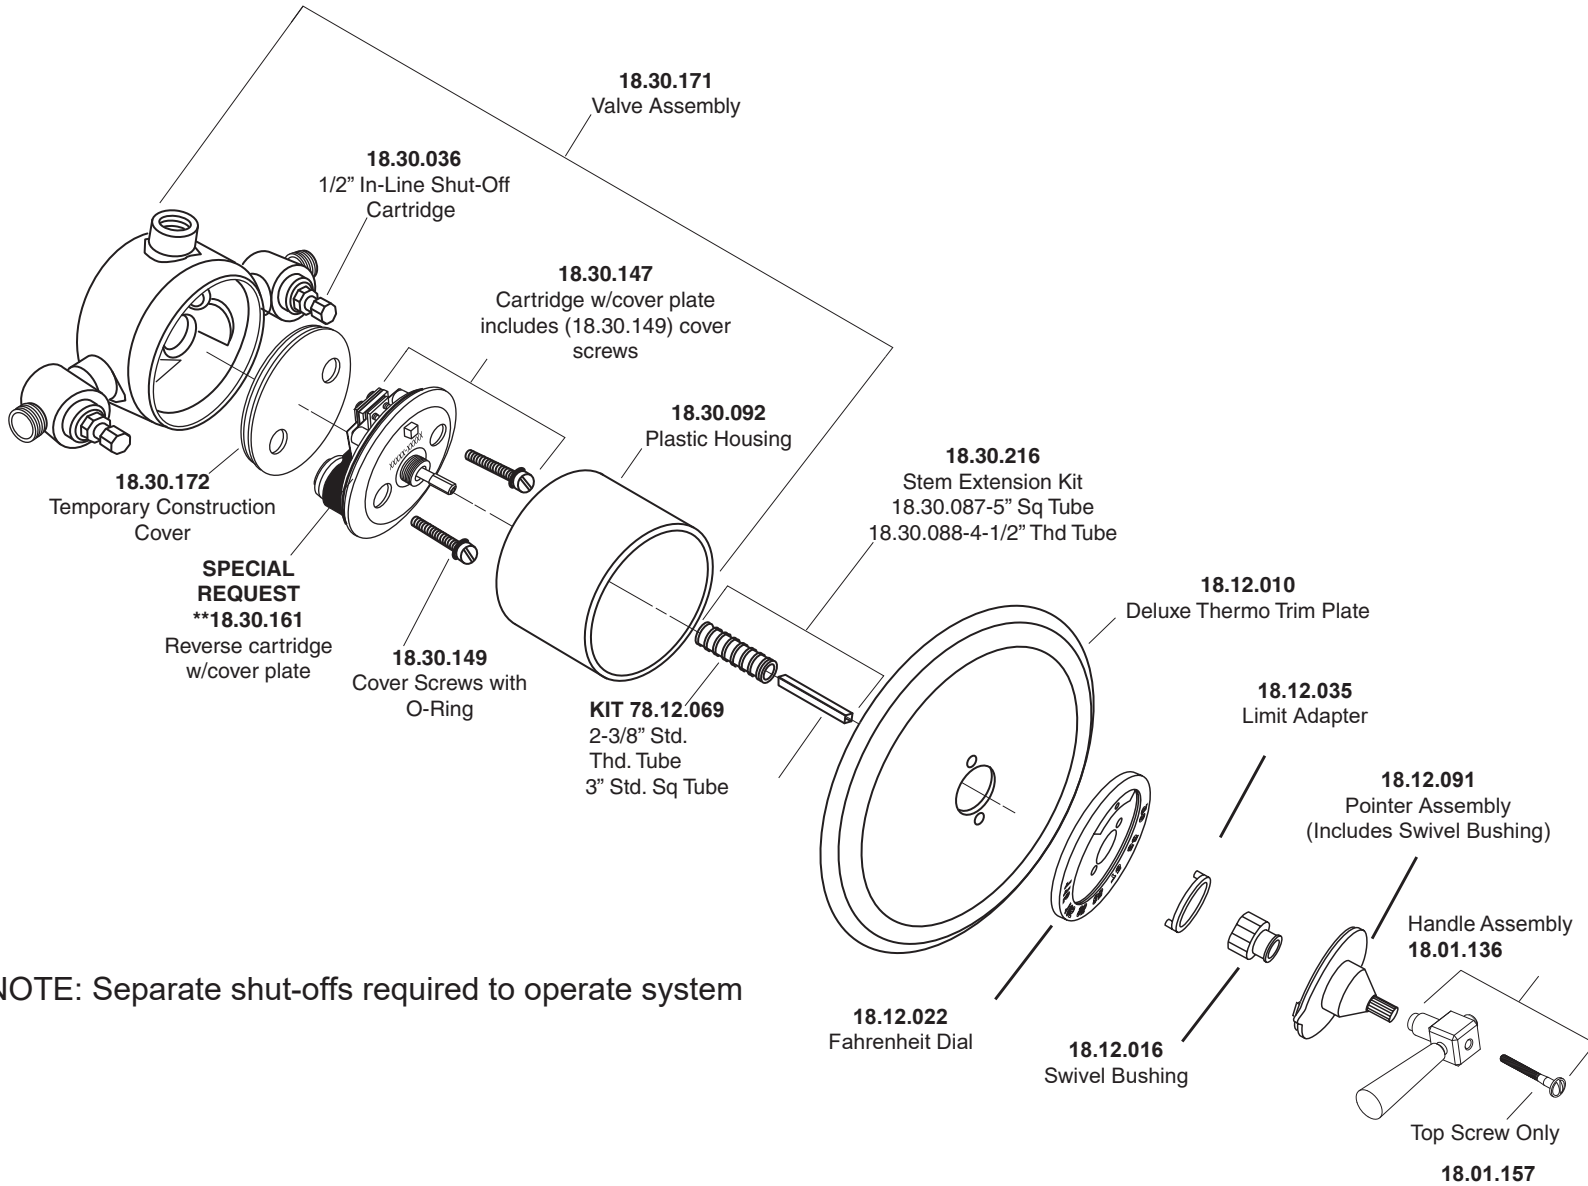

1.005397D

3/4" Thermostatic Set
with Integral Stops with
Regent Lever

NOTE: Separate shut-offs required to operate system