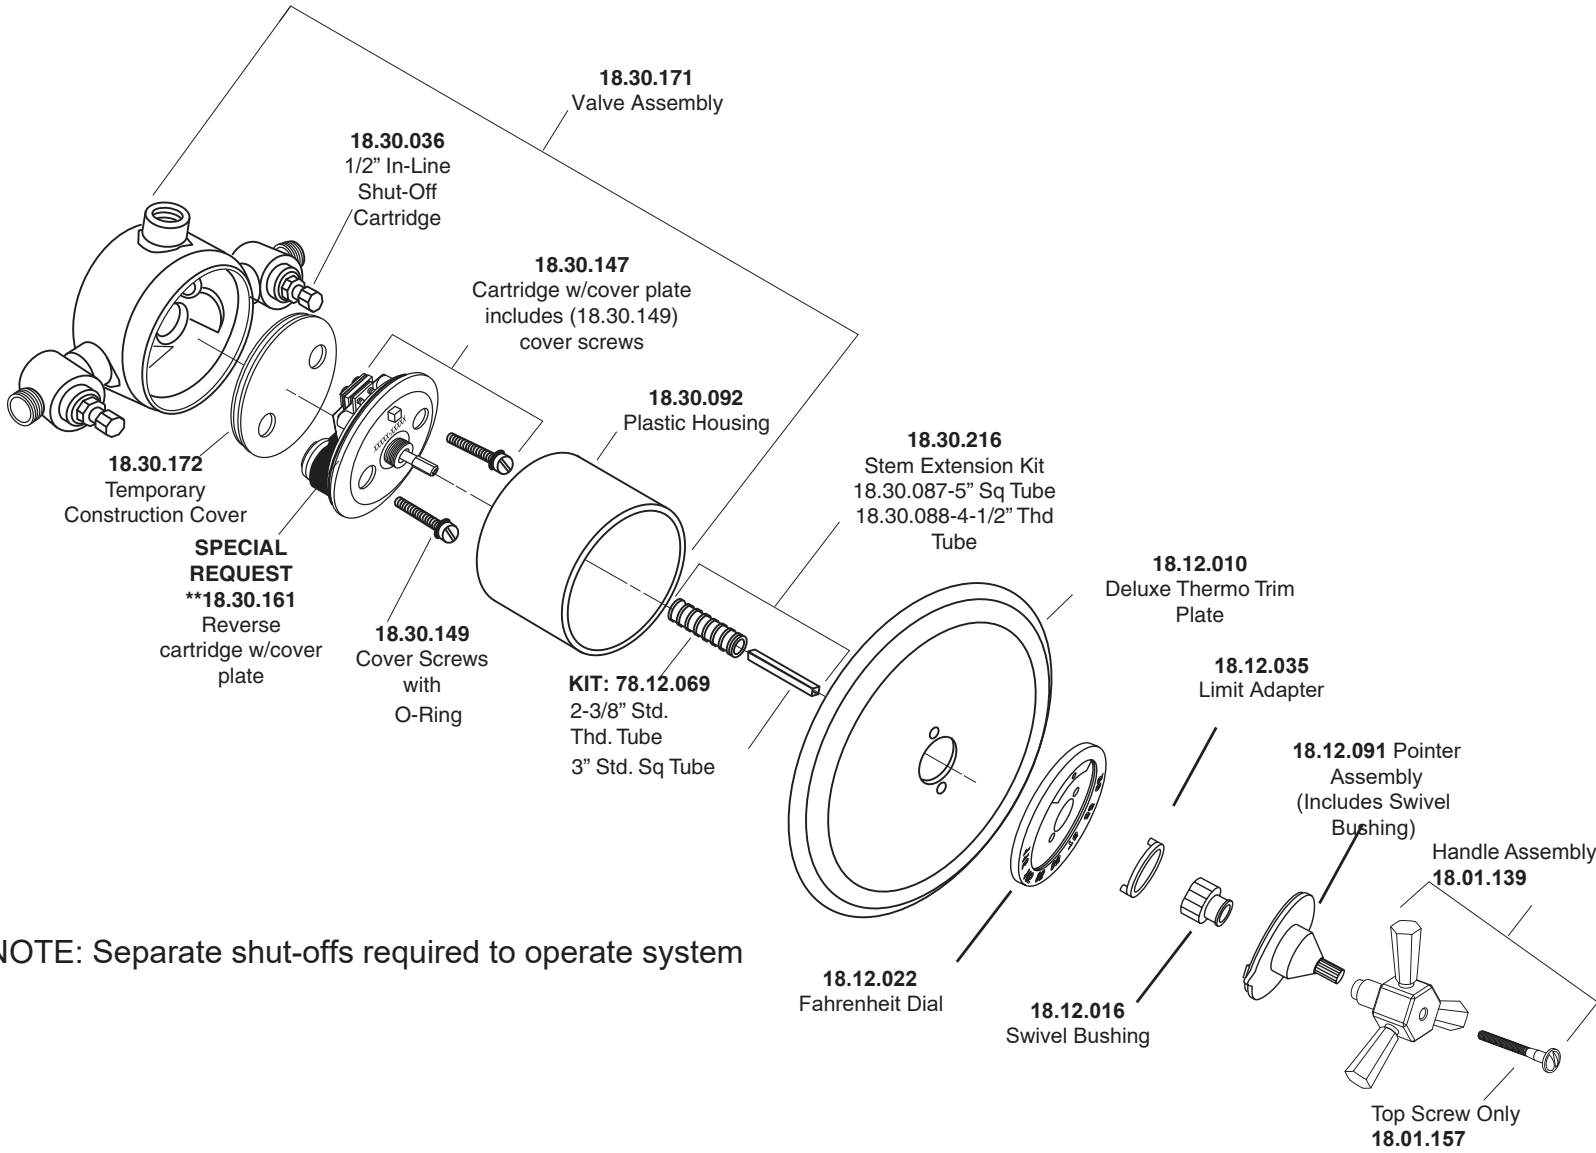

# PARTS LIST

1.005497D

3/4" Thermostatic Set with  
Integral Stops with  
Regent X Cross Handle

NOTE: Separate shut-offs required to operate system