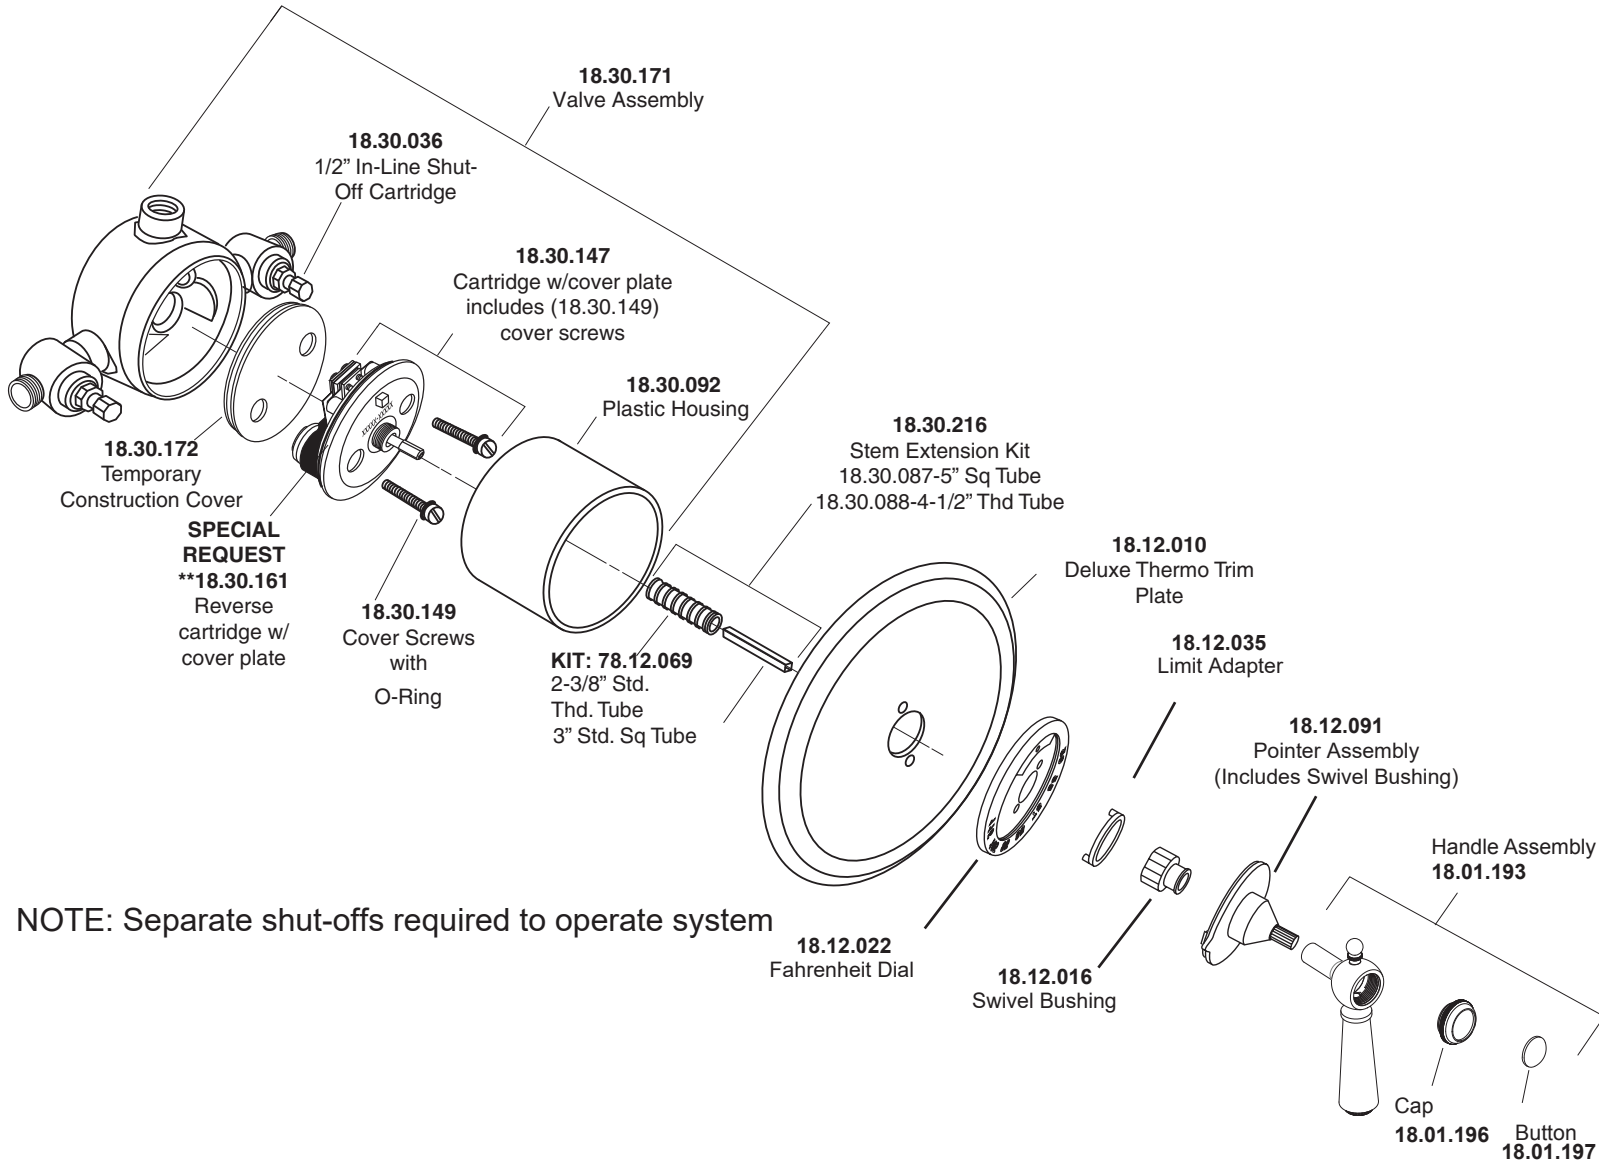

PARTS LIST

1.006197D

3/4" Thermostatic Set
with Integral Stops with
Tremont Lever

NOTE: Separate shut-offs required to operate system