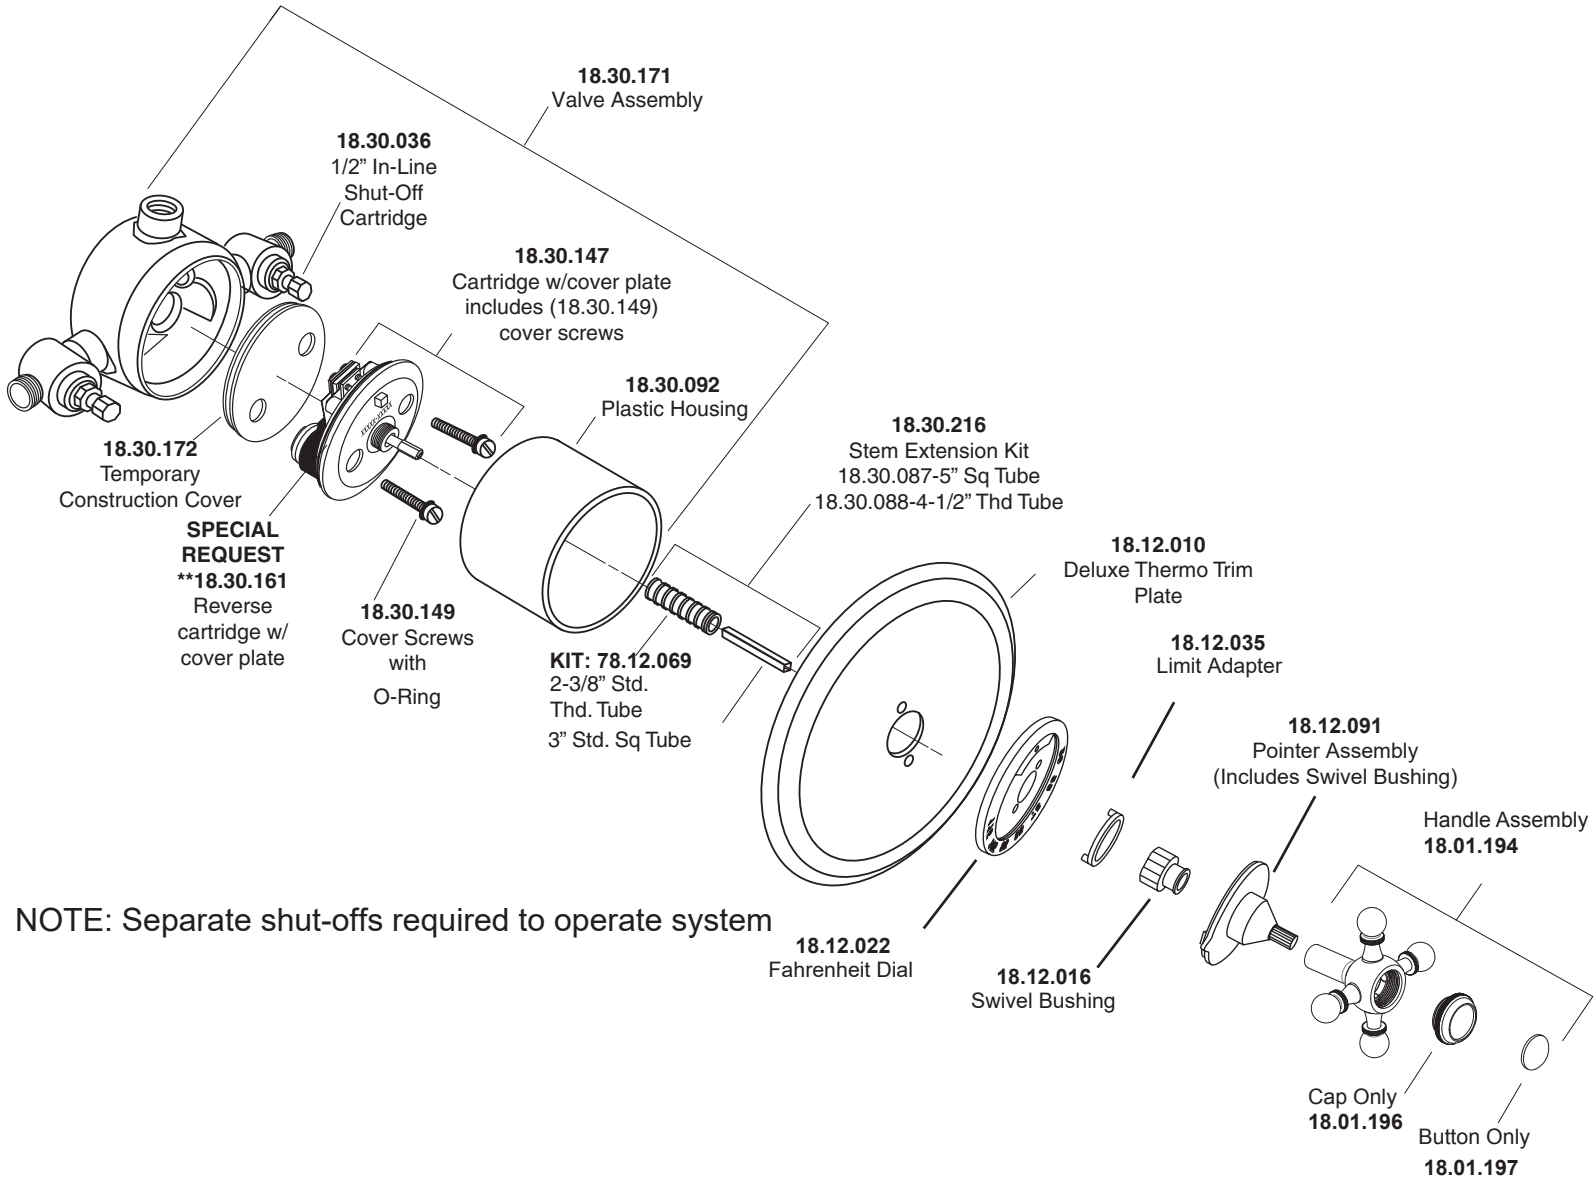

1.006297D

3/4" Thermostatic Set
with Integral Stops with
Tremont X Cross Handle

NOTE: Separate shut-offs required to operate system