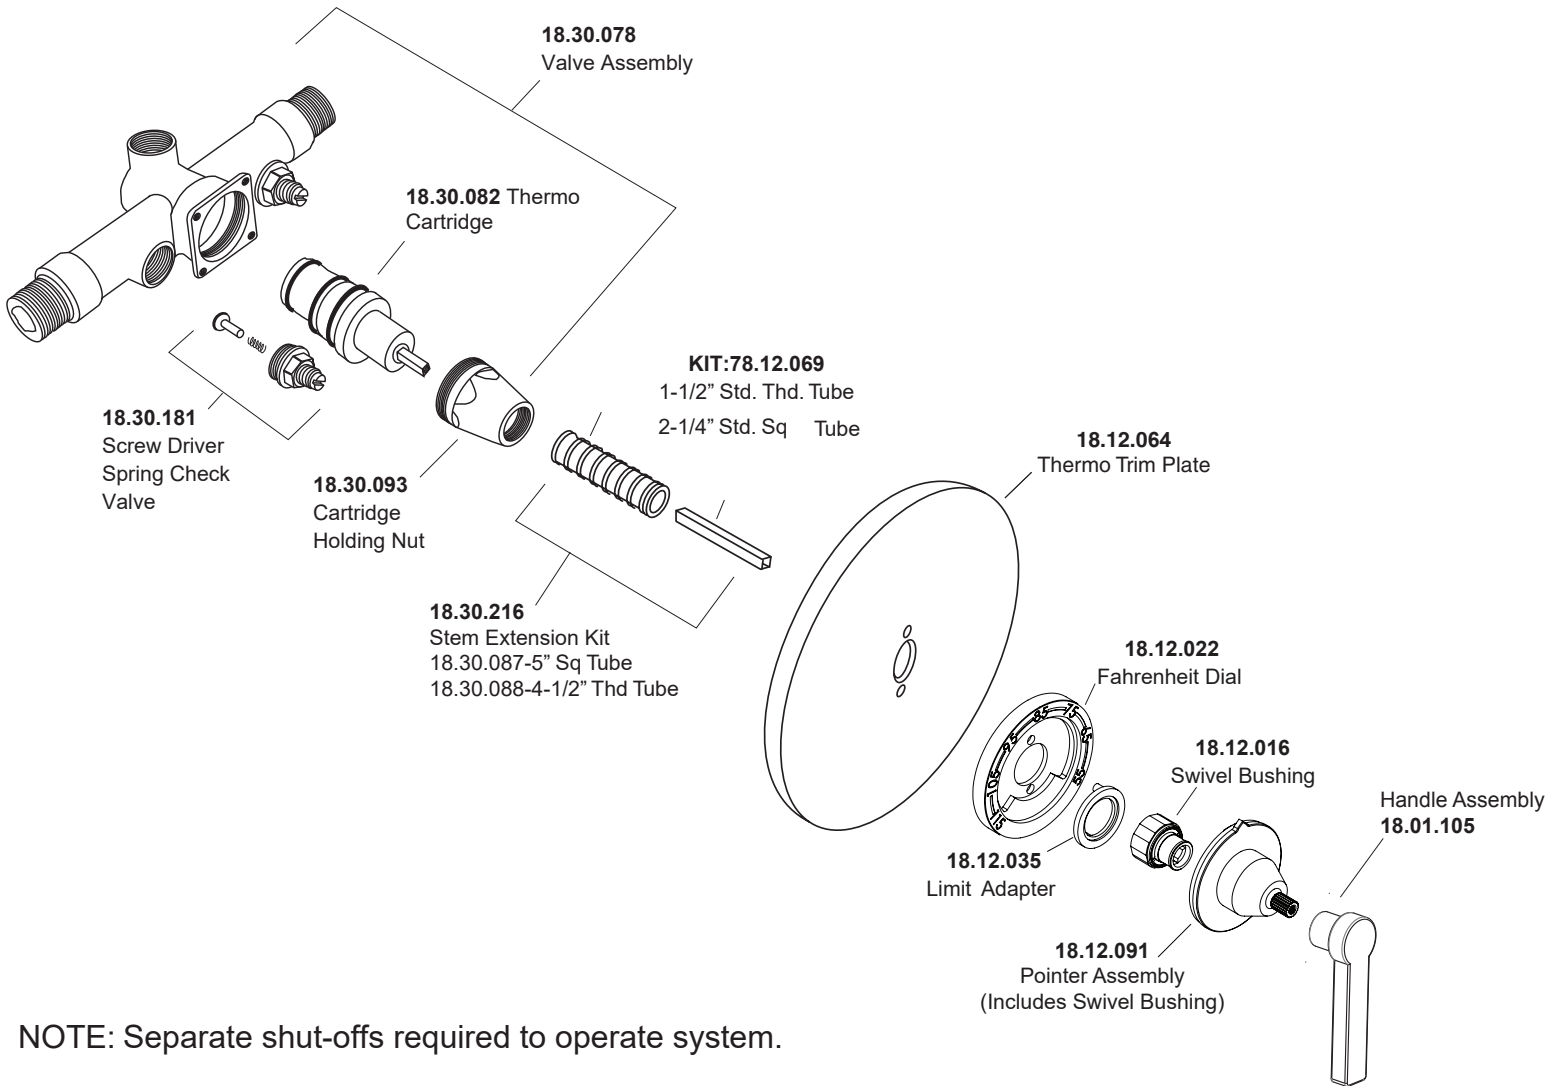

1.070796.V0

1/2" Thermostatic Set  
without Volume Control  
with Stella Lever

NOTE: Separate shut-offs required to operate system.