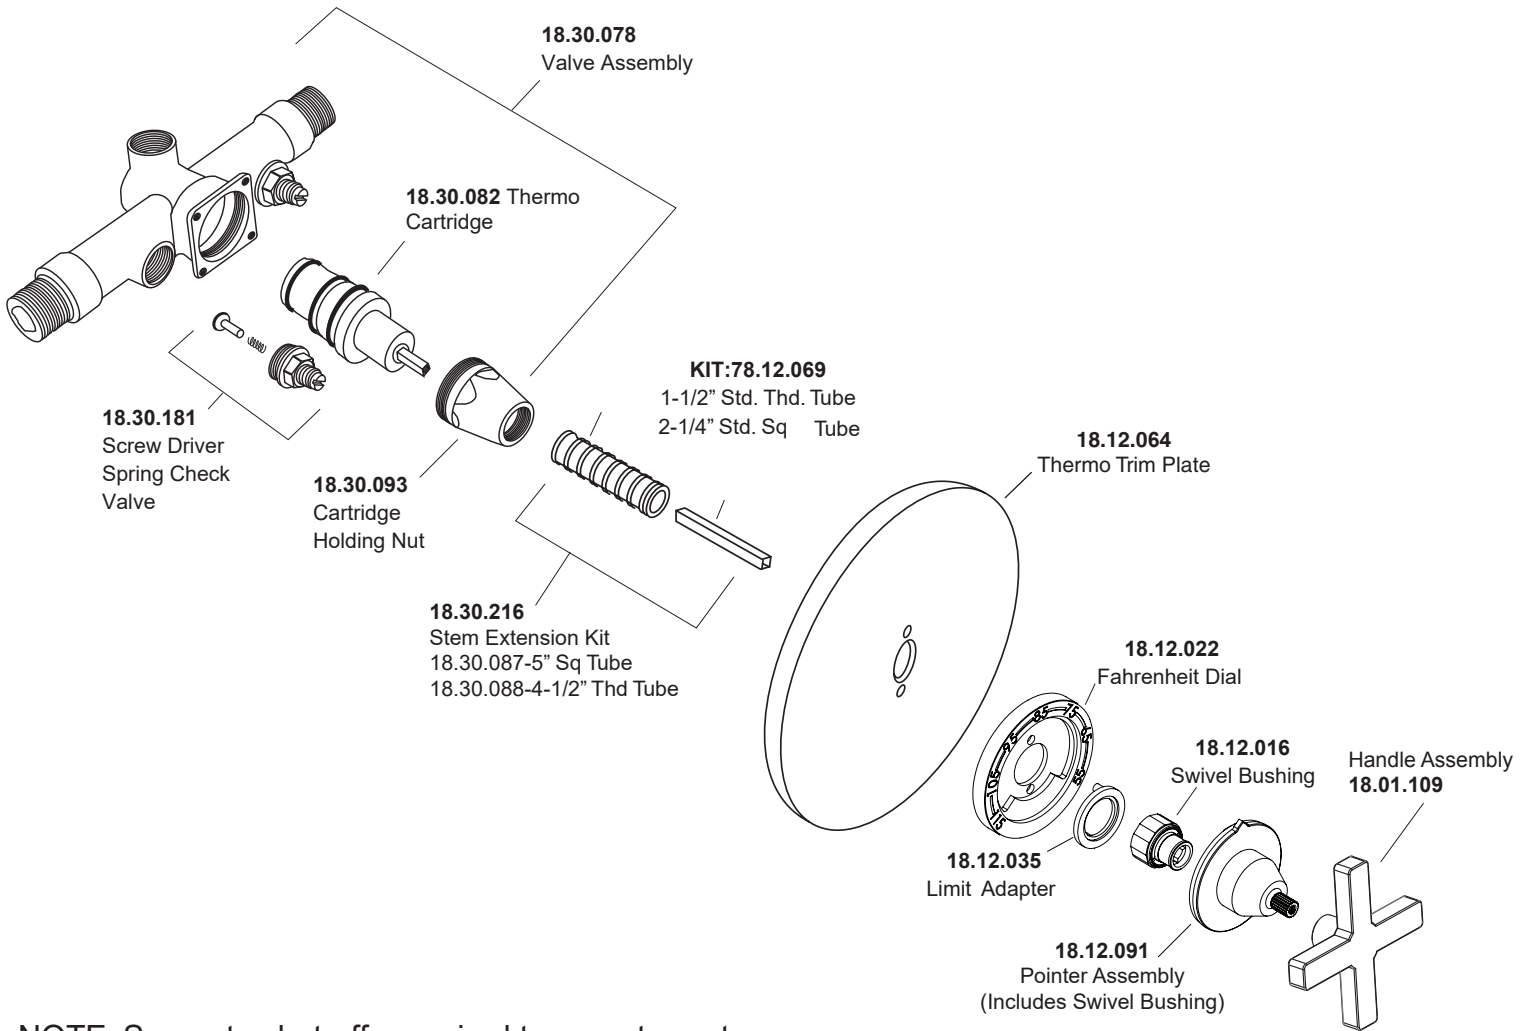

1.070896.V0

1/2" Thermostatic Set  
without Volume Control  
with Stella X Cross Handle

NOTE: Separate shut-offs required to operate system.