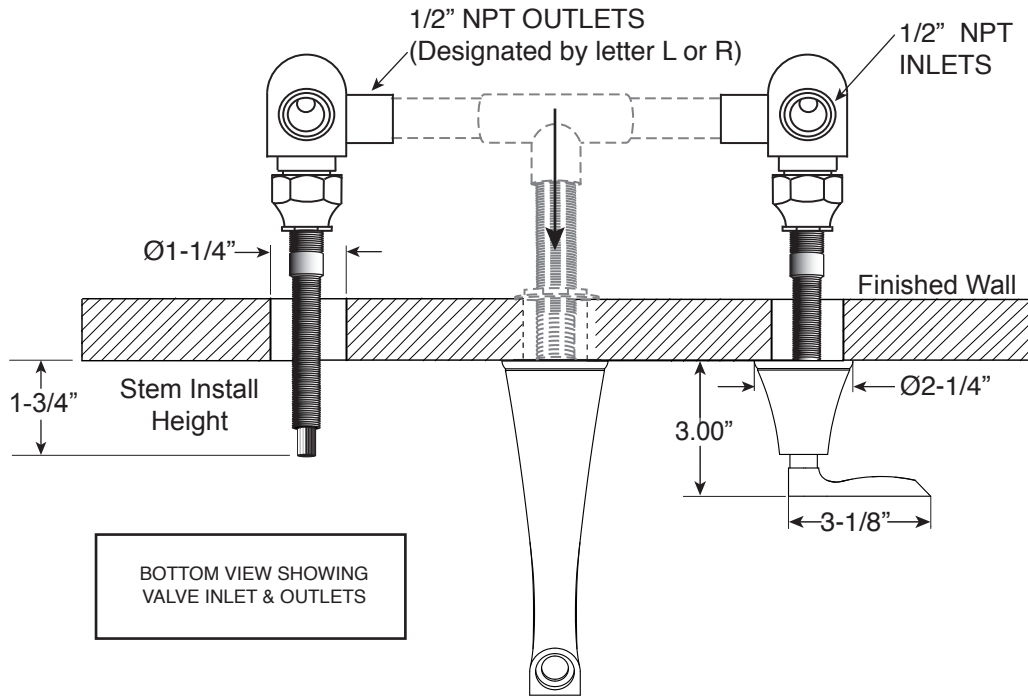

FEATURES:

- All brass construction
- Independent corner valves
- Includes soft touch drain w/overflow: P/N 18.11.052
- 1/4-turn ceramic disc valve cartridges P/N 18.30.035 Cold 18.30.036 Hot
- Available in all finishes. Warranty varies according to finish selection.

510 Series Wall/Vessel Lavatory Set with Lisse Handles

1.518307

(1.518307T - Trim Only)

Note: Measurements are subject to change. No responsibility is assumed for use of superseded or voided pages.