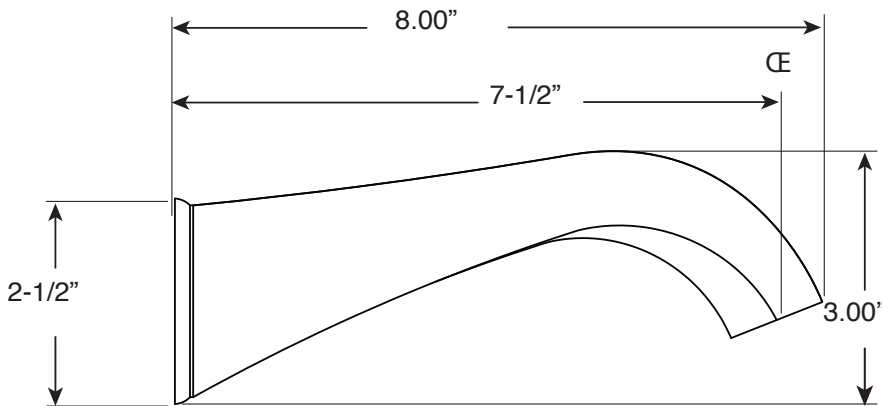

FEATURES:

- All brass construction
- Independent corner valves
- Includes soft touch drain w/overflow: P/N 18.11.052
- 1/4-turn ceramic disc valve cartridges P/N 18.30.035 Cold 18.30.036 Hot
- Available in all finishes. Warranty varies according to finish selection.

510 Series Wall/Vessel Lavatory Set with Lisse Handles

1.518307

(1.518307T - Trim Only)

Note: Measurements are subject to change. No responsibility is assumed for use of superseded or voided pages.