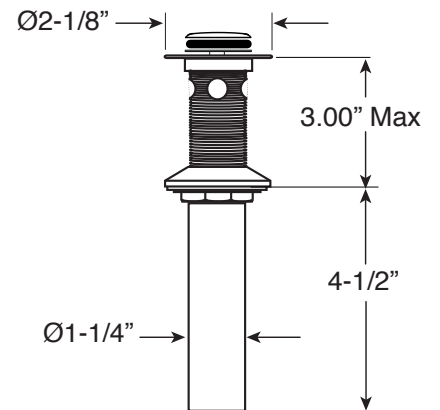

FEATURES:

- All brass construction
- Independent corner valves
- Includes soft touch drain w/overflow: P/N 18.11.052
- 1/4-turn ceramic disc valve cartridges P/N 18.30.035 Cold 18.30.036 Hot
- Available in all finishes. Warranty varies according to finish selection.

510 Series Wall/Vessel Lavatory Set with Lisse Handles

1.518307

(1.518307T - Trim Only)

Note: Measurements are subject to change. No responsibility is assumed for use of superseded or voided pages.