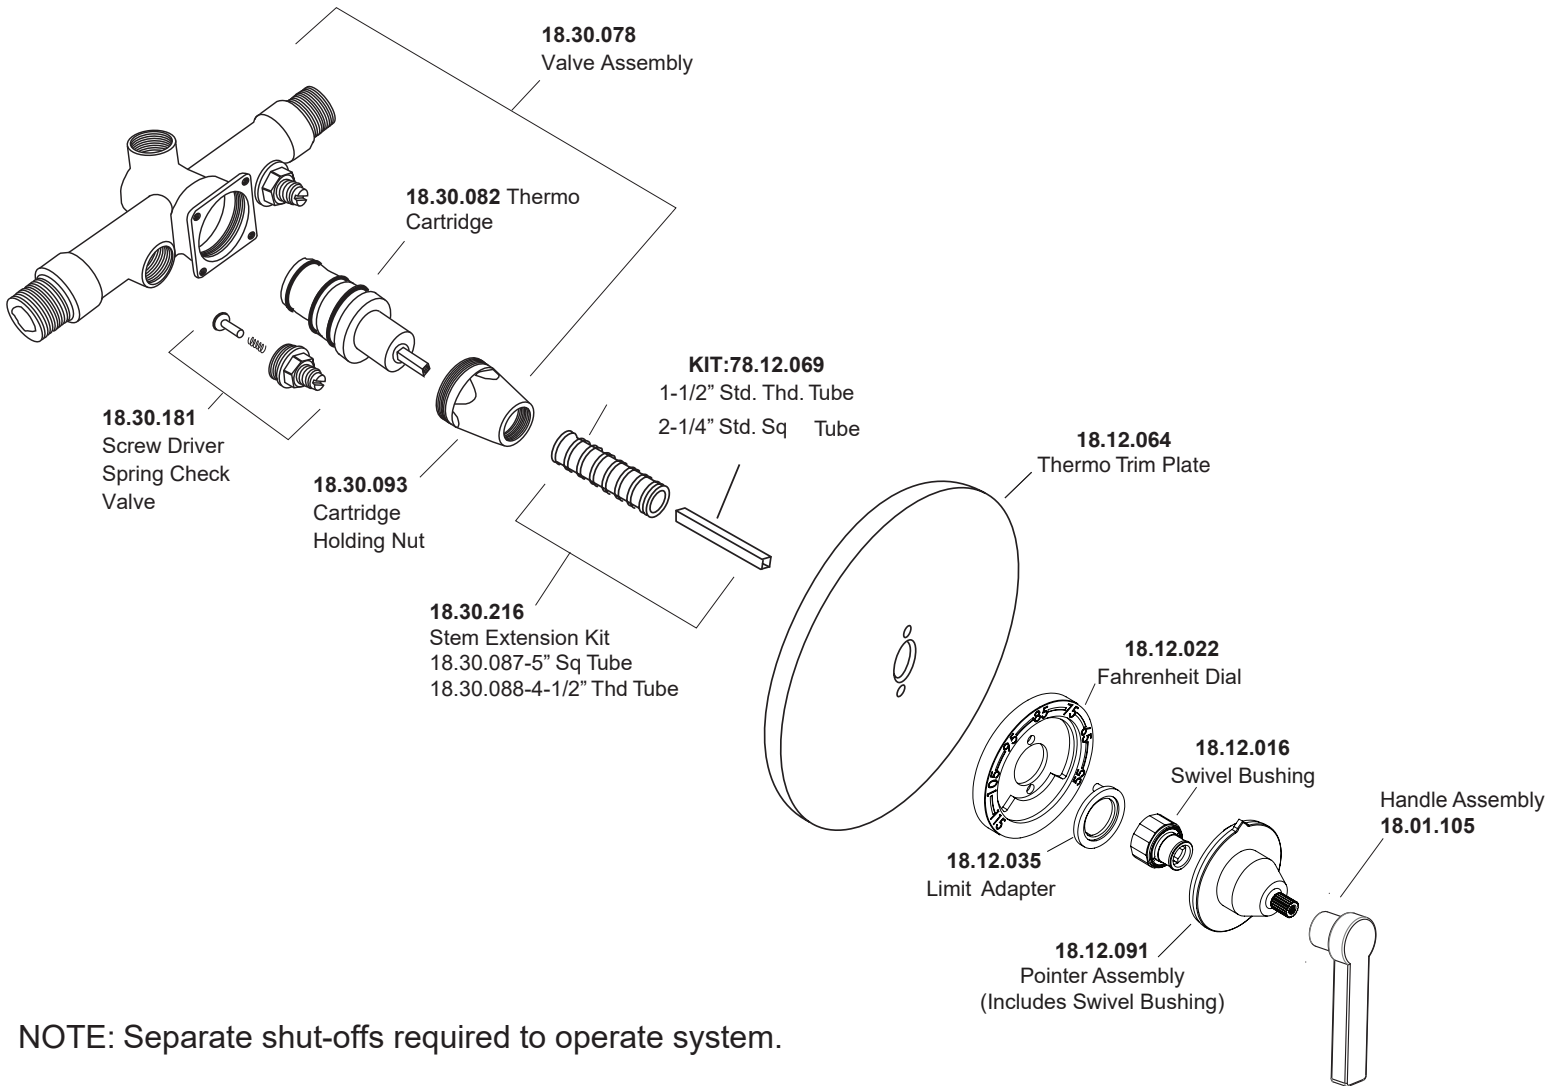

1.079796.V0

1/2" Thermostatic Set
without Volume Control
with Capella Lever

NOTE: Separate shut-offs required to operate system.