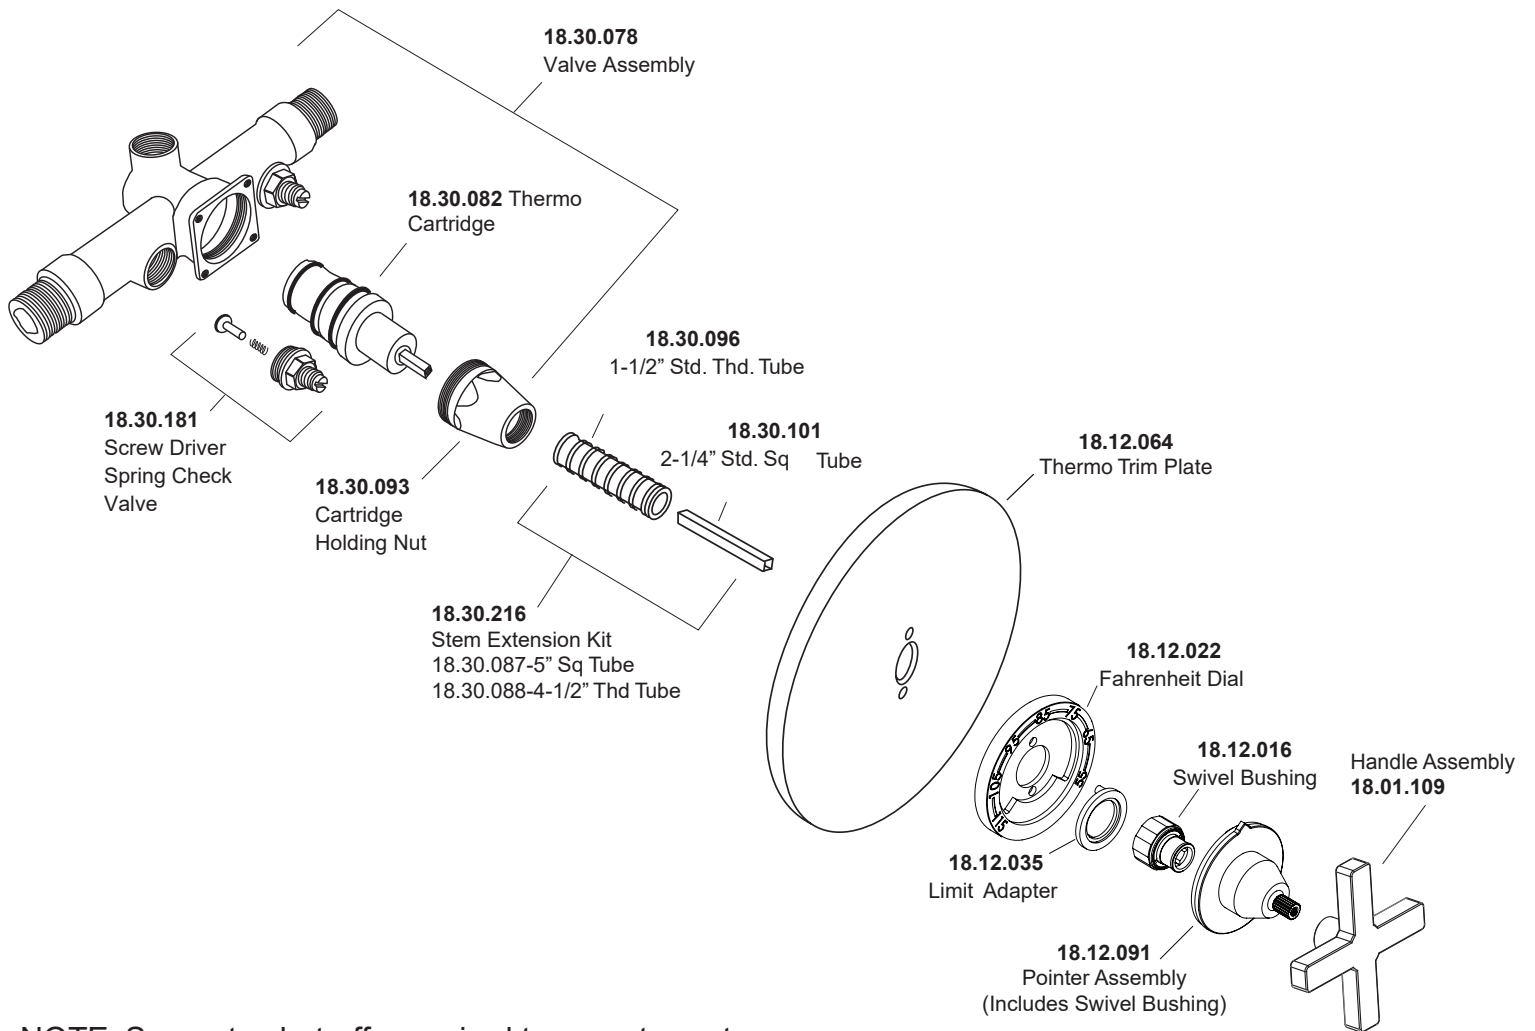

1.079896.V0

1/2" Thermostatic Set  
without Volume Control with  
Capella X Cross Handle

NOTE: Separate shut-offs required to operate system.