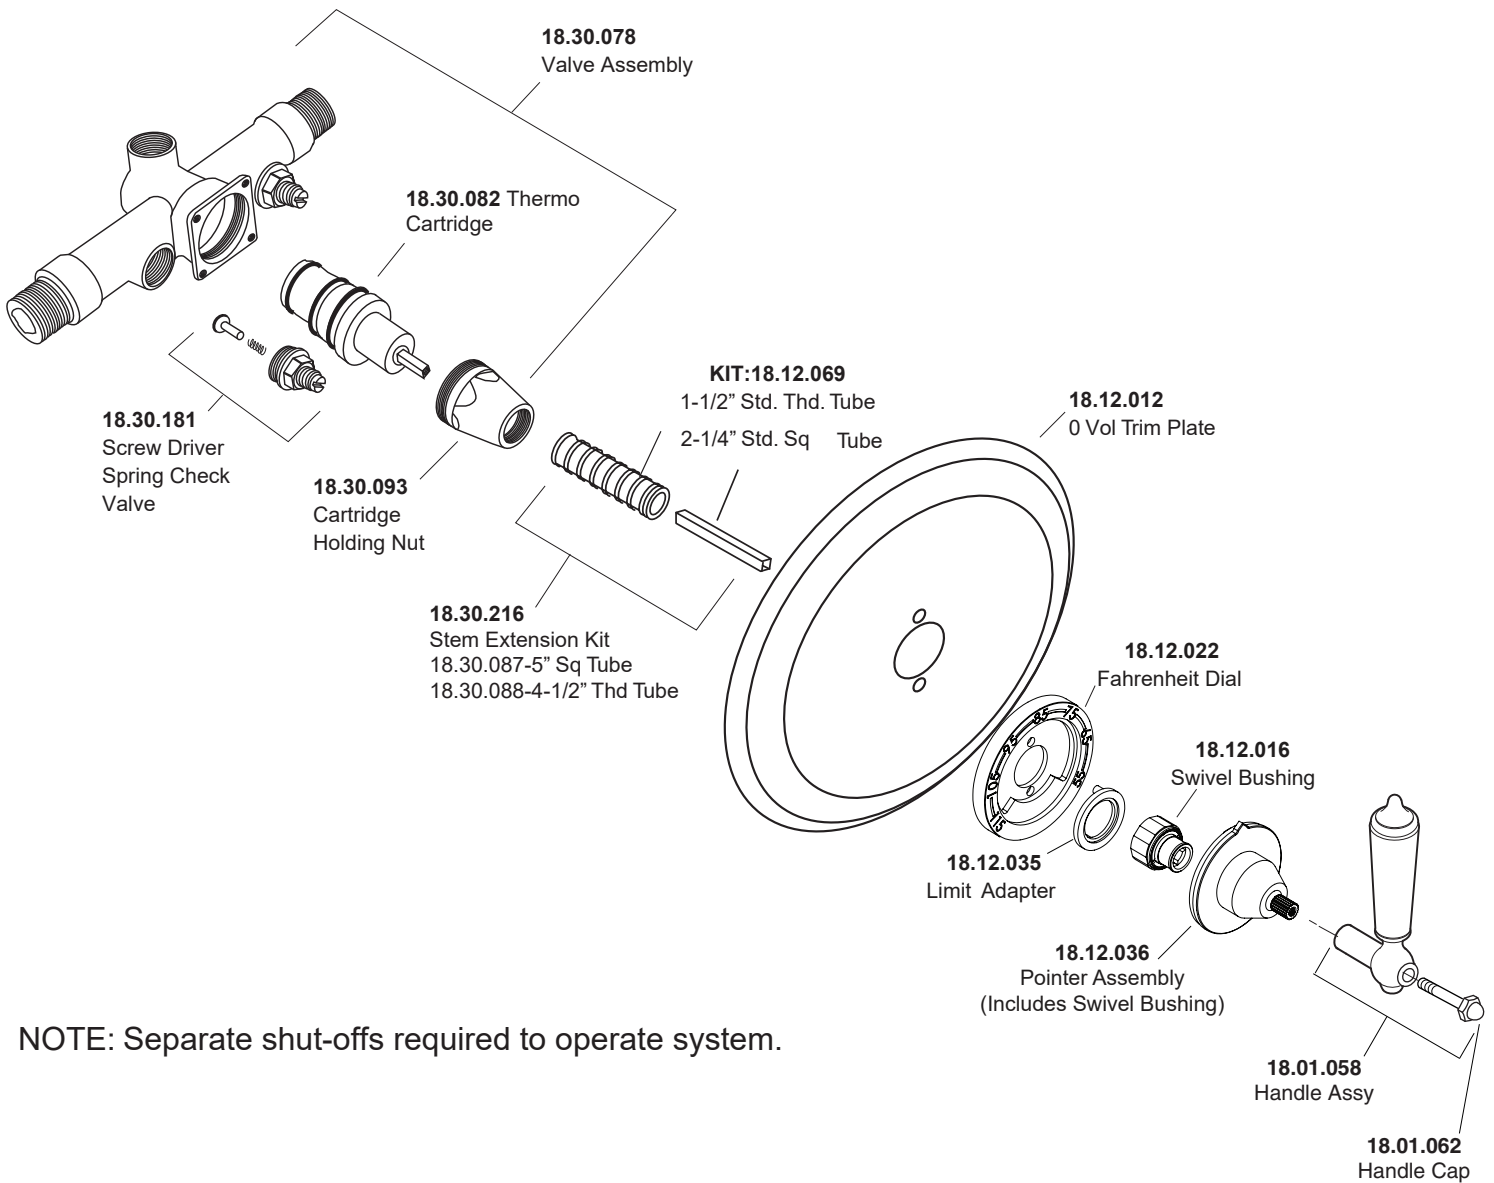

1.000196.V0

1/2" Thermostatic Set
without Volume Control
with Aria Lever

NOTE: Separate shut-offs required to operate system.