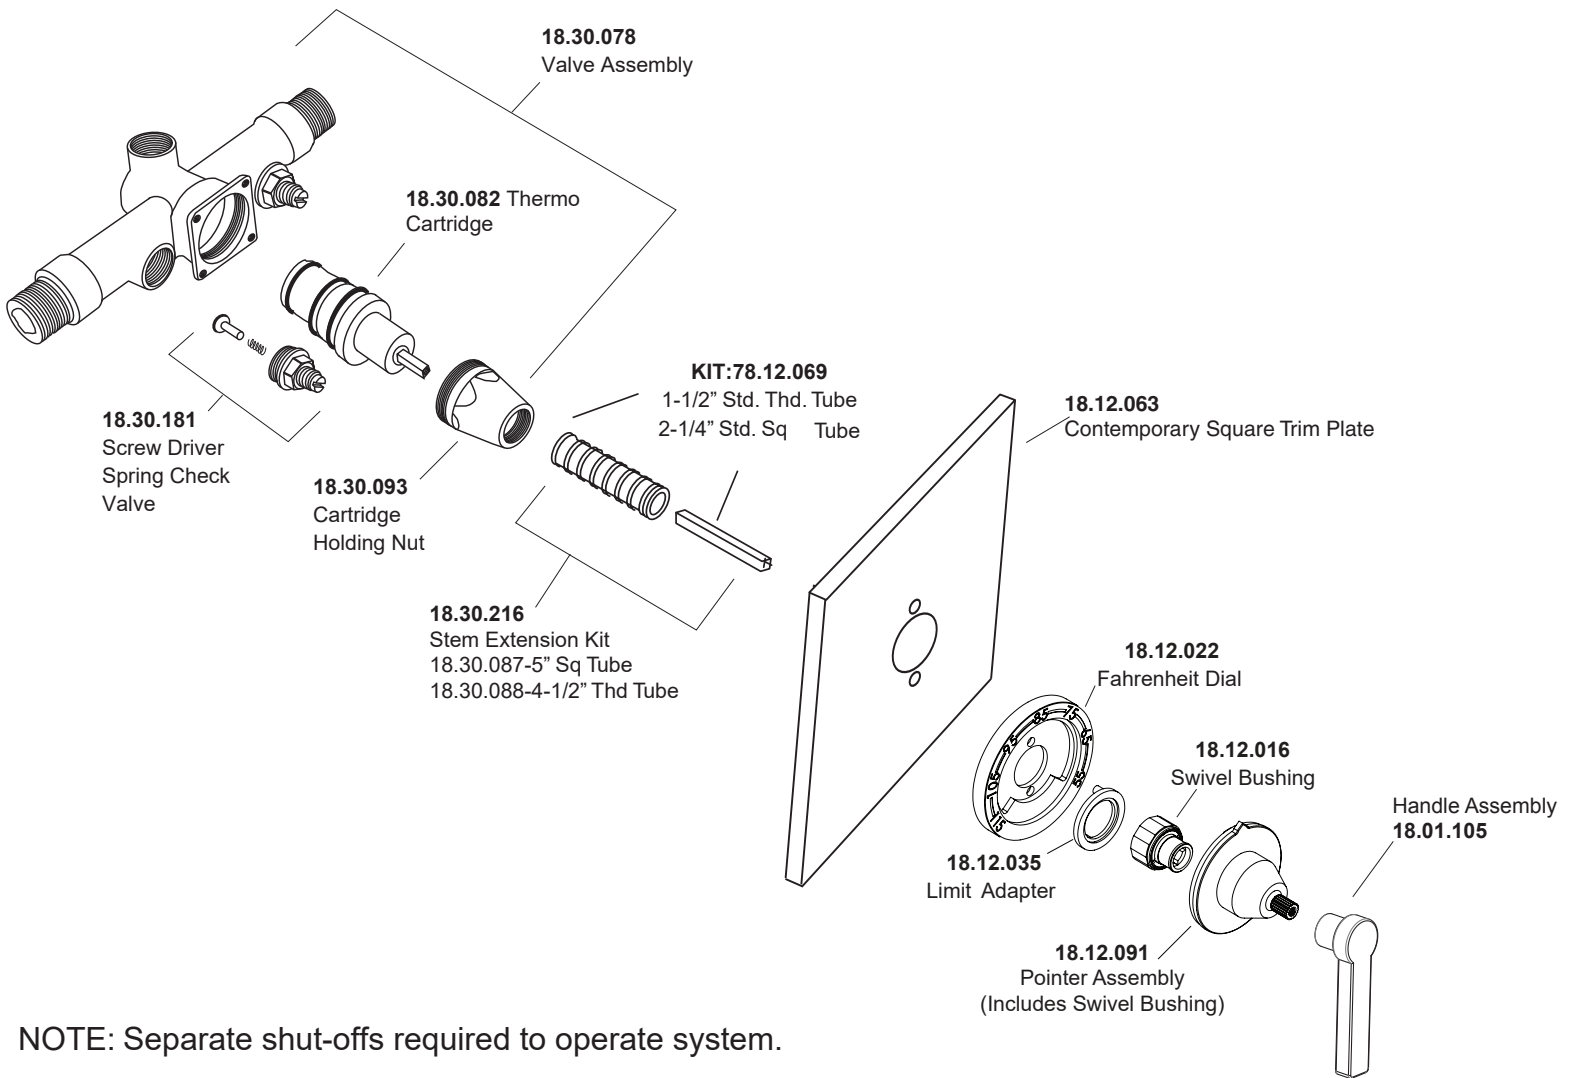

1.052996.V0
1/2" Thermostatic Set
without Volume Control
with Tribeca Lever

NOTE: Separate shut-offs required to operate system.