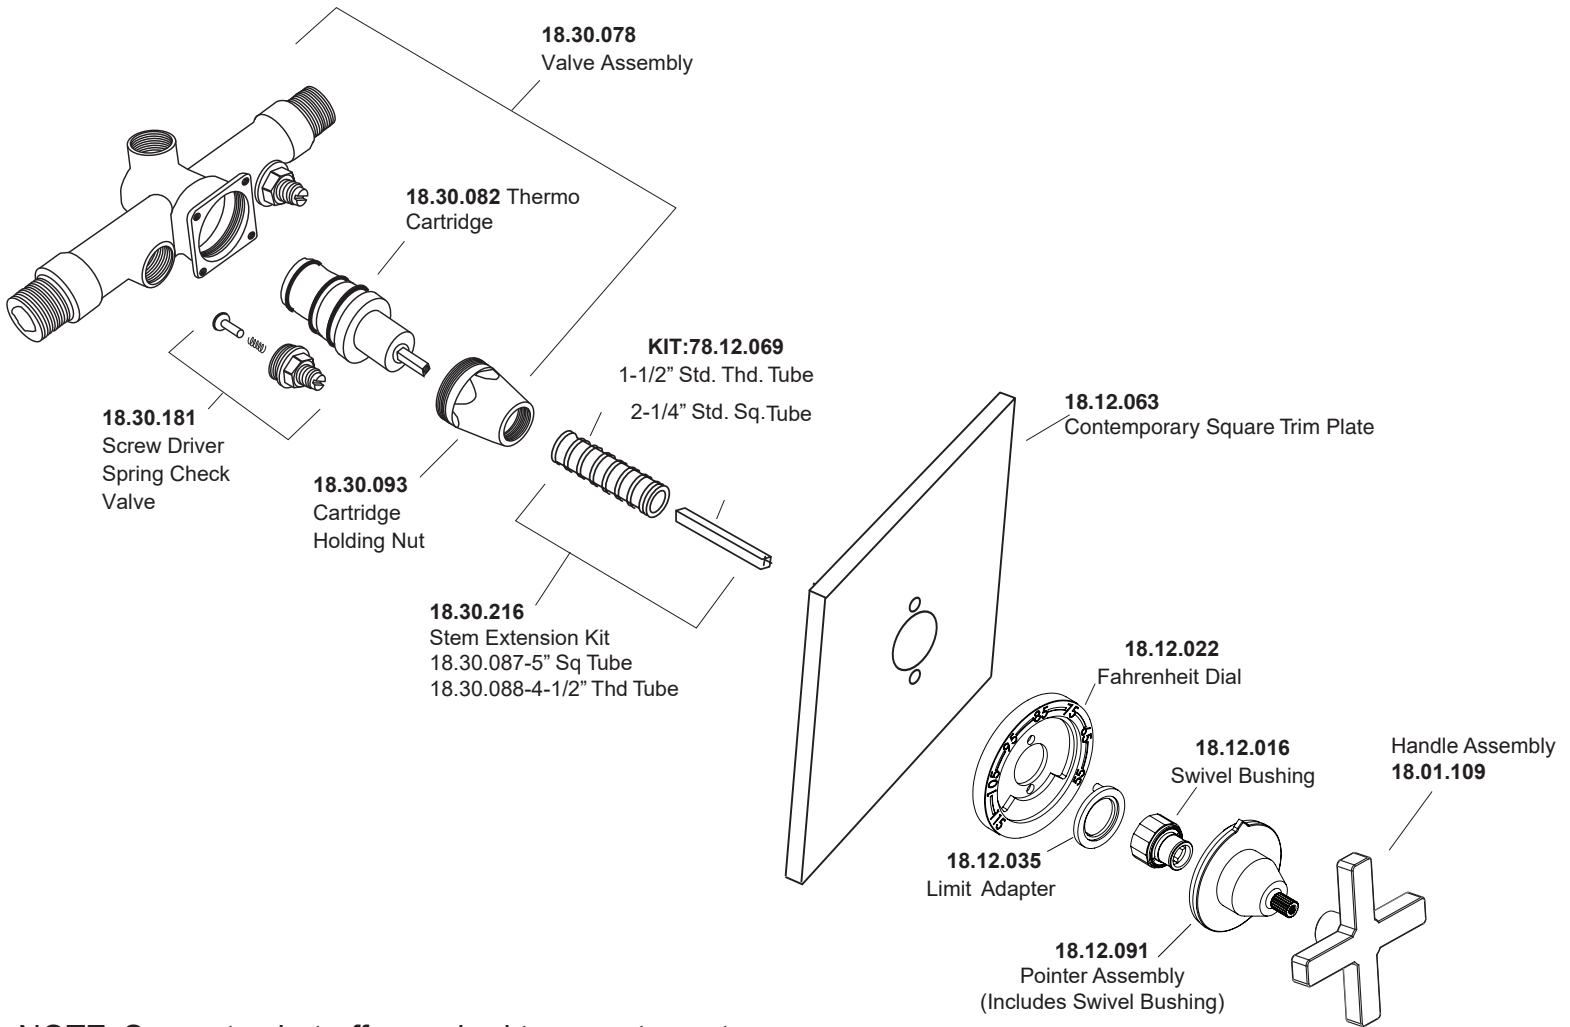

1.053996.V0

1/2" Thermostatic Set
without Volume Control with
Tribeca X Cross Handle

NOTE: Separate shut-offs required to operate system.