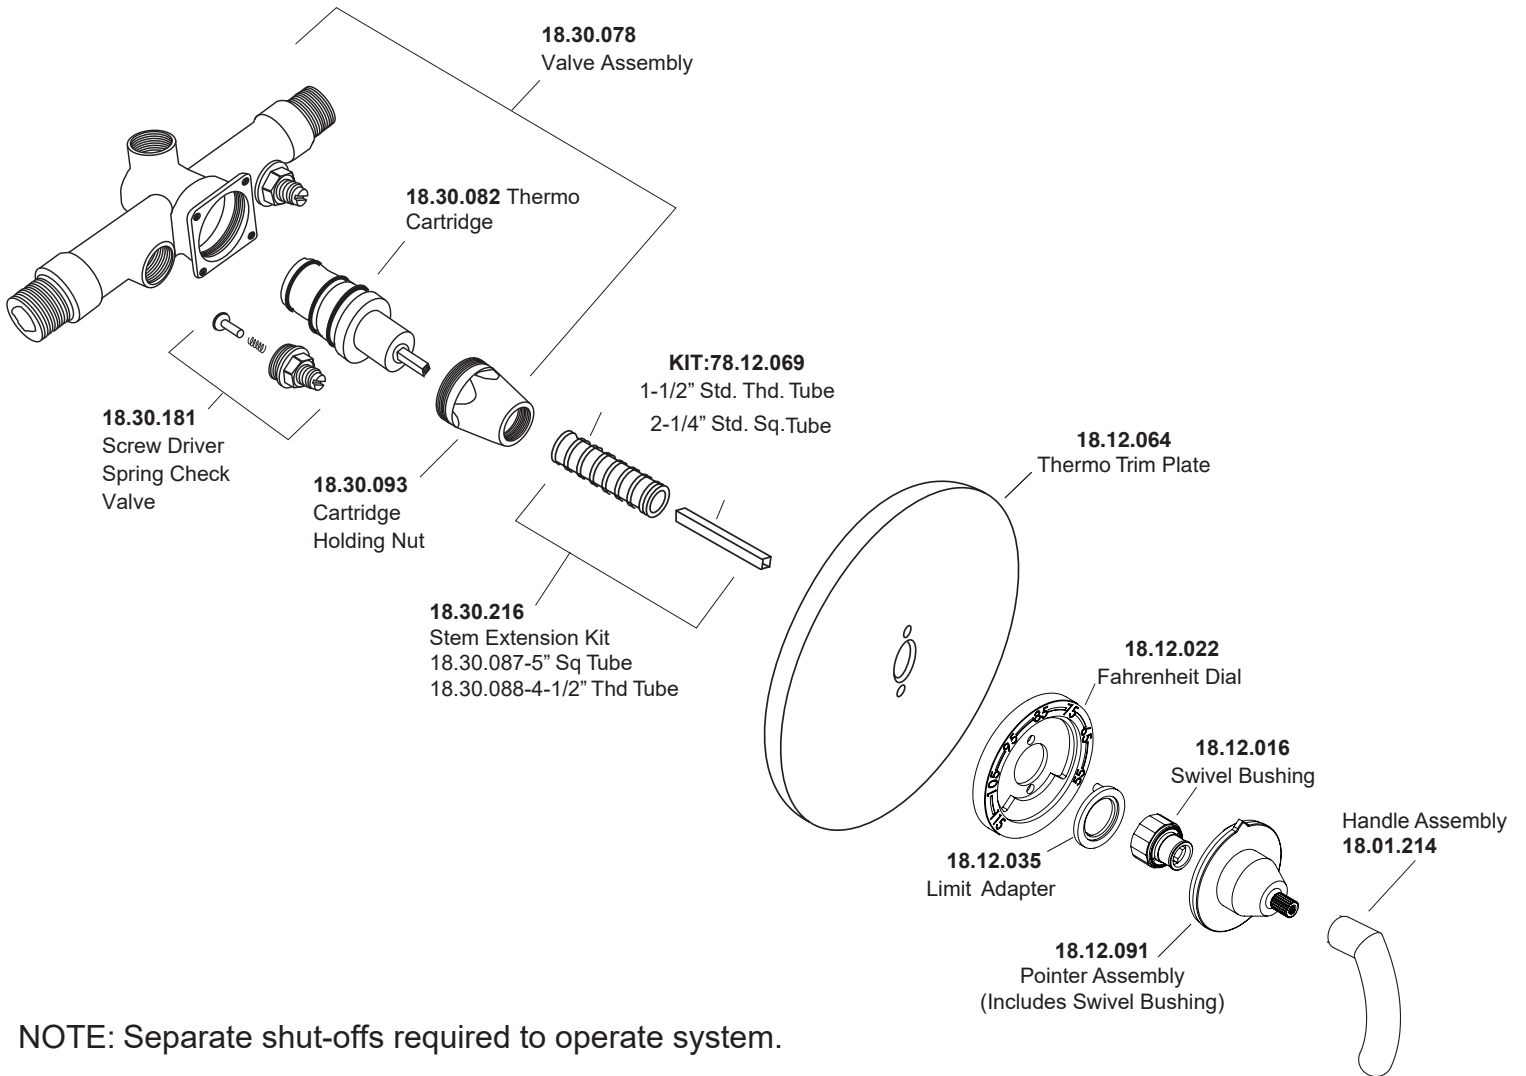

1.079296.V0

1/2" Thermostatic Set
without Volume Control
with Prana Lever

NOTE: Separate shut-offs required to operate system.