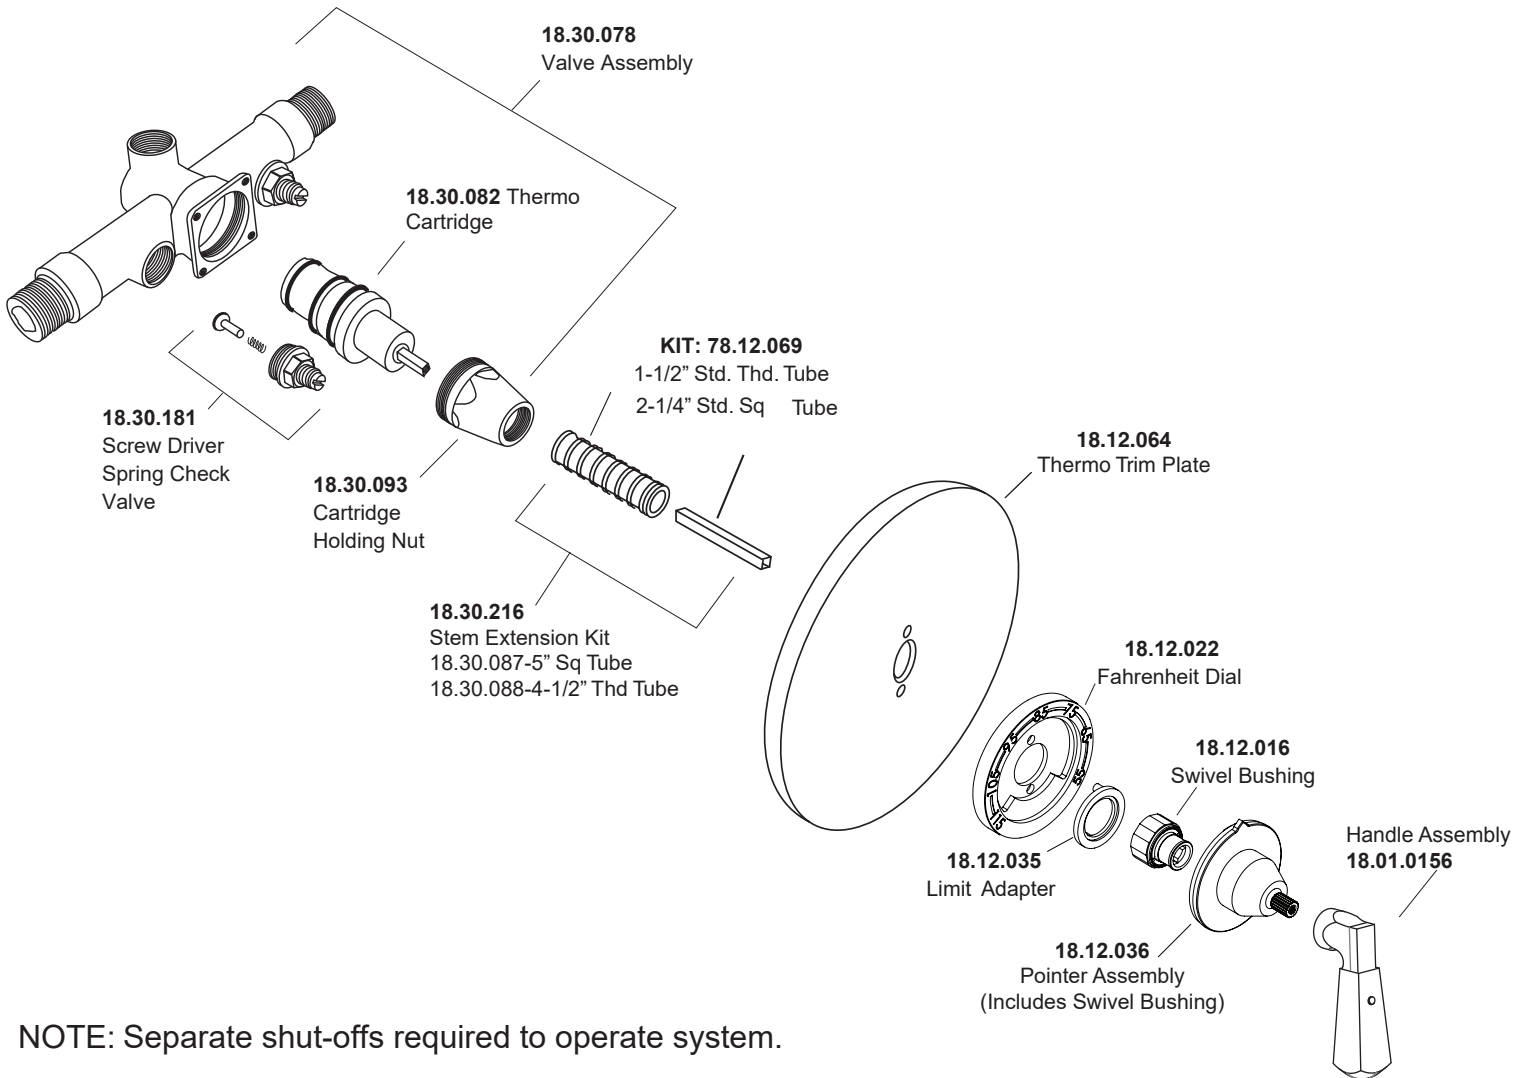

1.076096.V0

1/2" Thermostatic Set
without Volume Control
with Harlow Lever

NOTE: Separate shut-offs required to operate system.