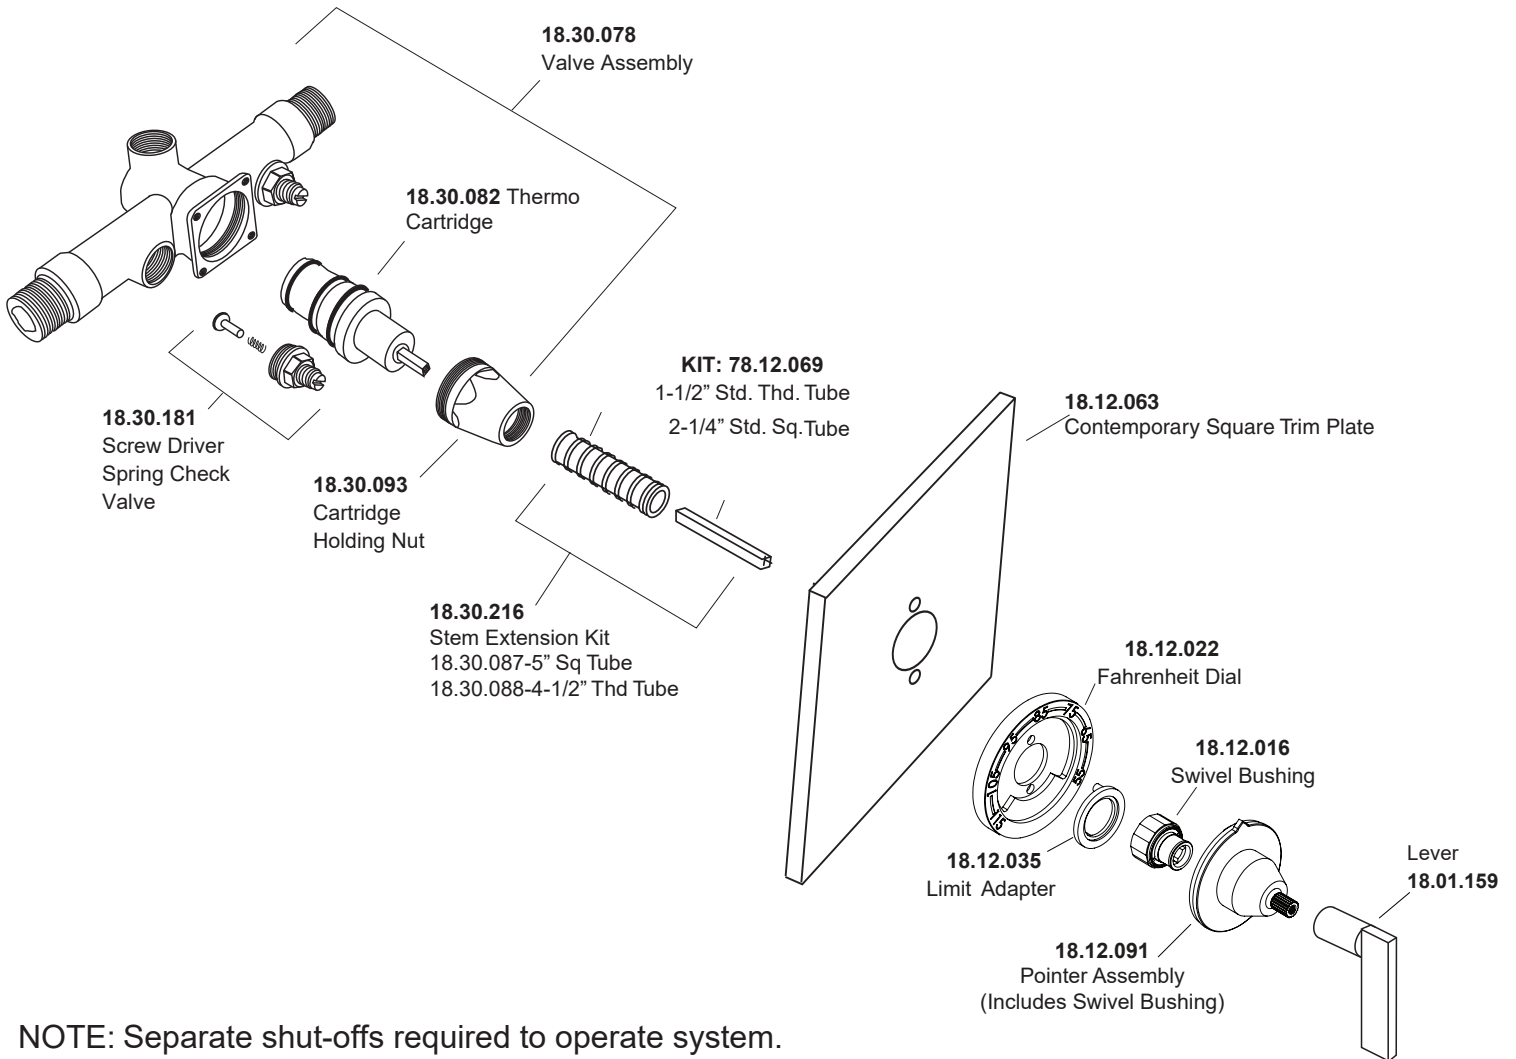

1.059596.V0

1/2" Thermostatic Set
without Volume Control
with Stixx Lever

NOTE: Separate shut-offs required to operate system.