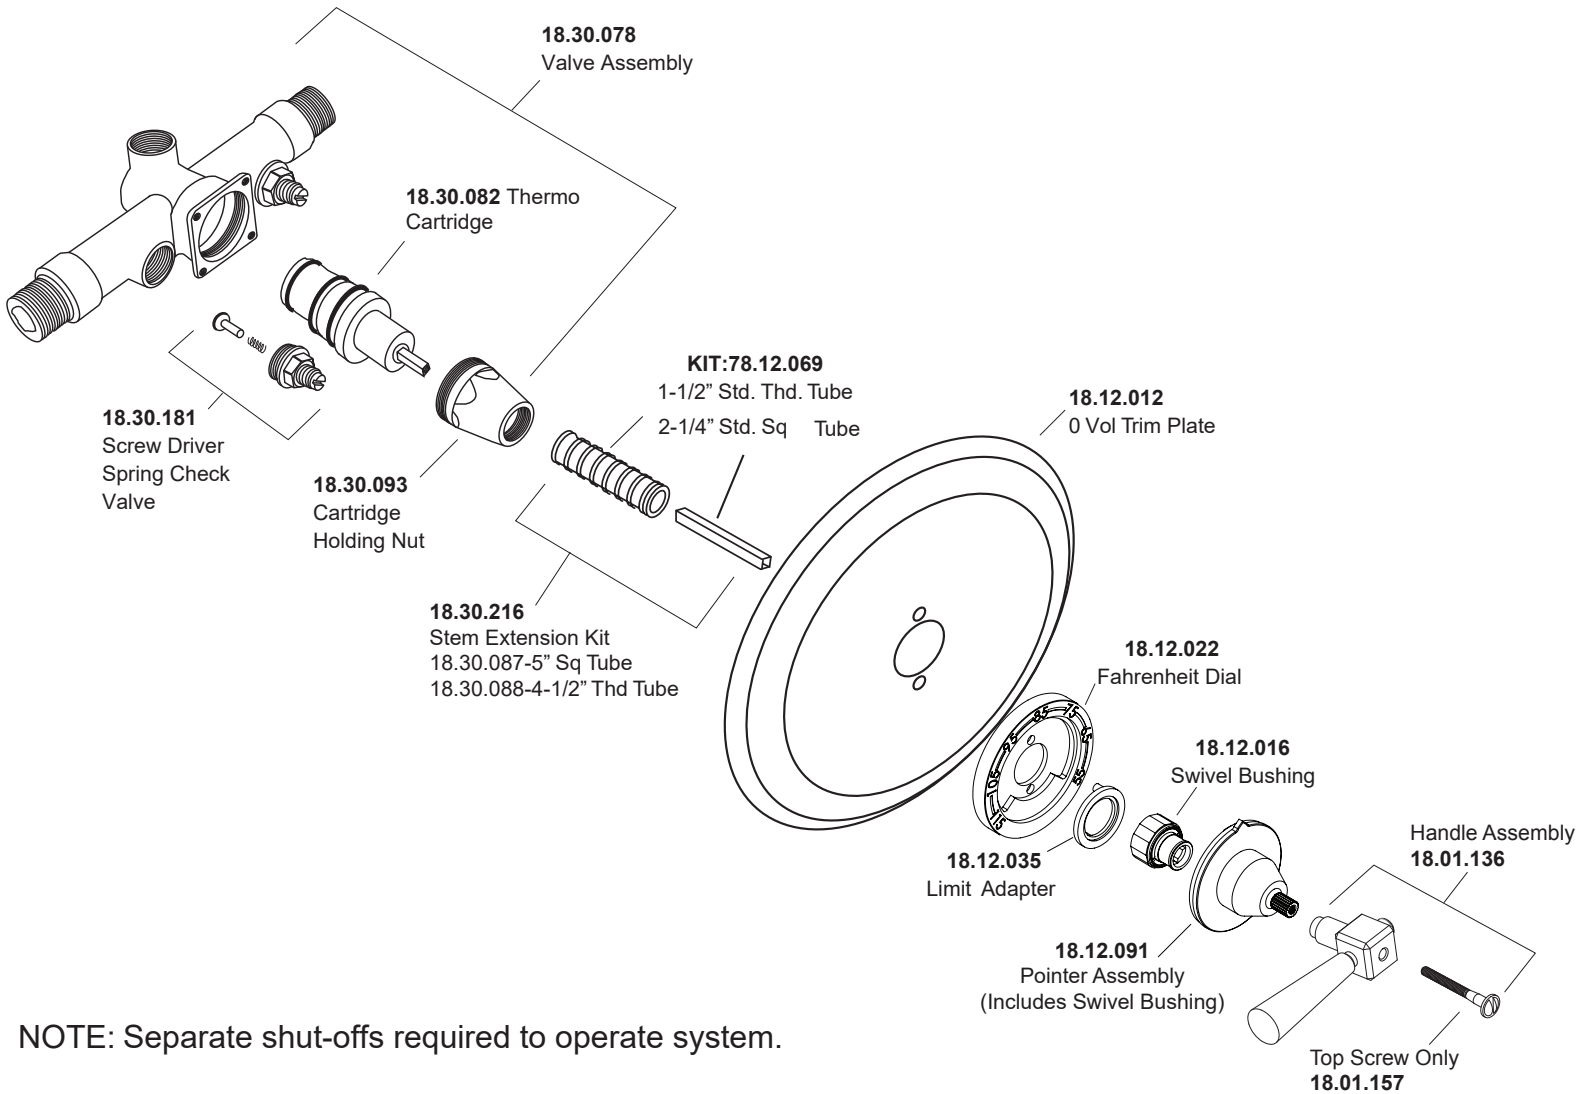

1.005396.V0

1/2" Thermostatic Set
without Volume Control
with Regent Lever

NOTE: Separate shut-offs required to operate system.