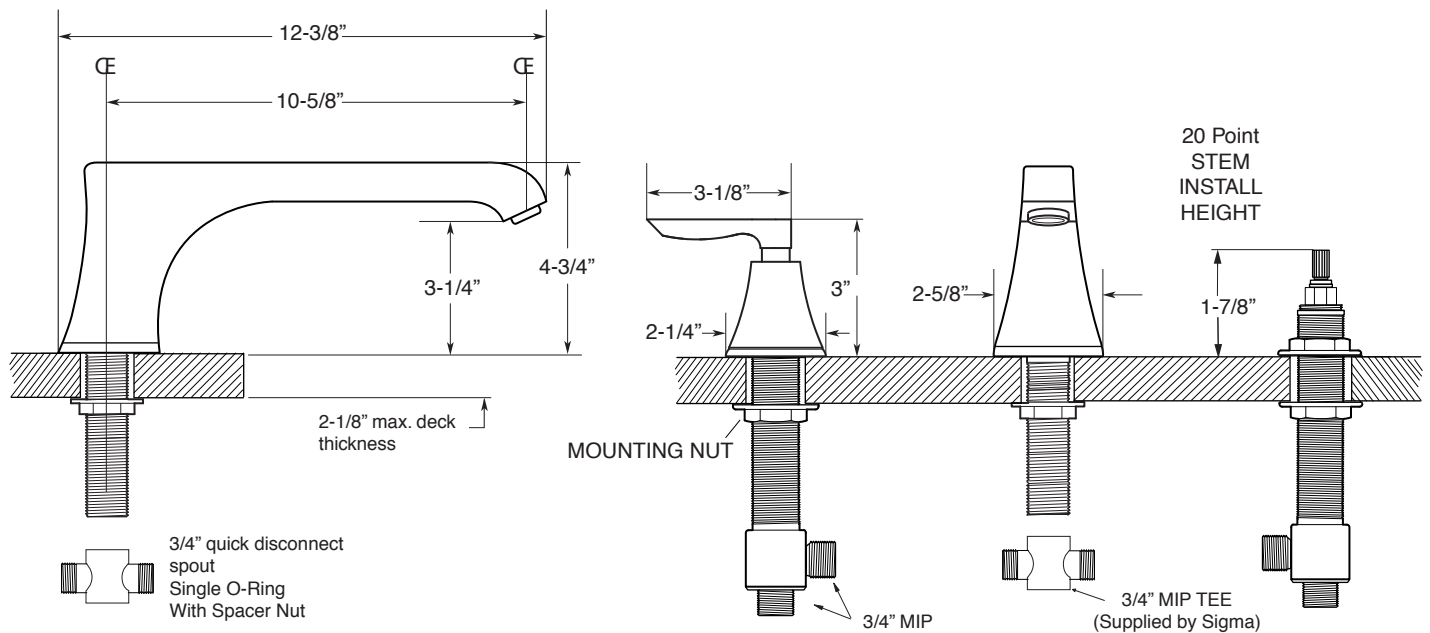

FEATURES:

- All brass construction.
- 3/4" valve bodies with 20 PT. 1/4-turn ceramic disc cartridge.
 - 18.30.010 Cold, 18.30.011 Hot
- Available in all finishes. Warranty varies according to finish.

SPECIFICATIONS

510 Series 3-Hole Roman Tub Set with Lisse Handle

1.518377

1.518377T - Trim Only

78.30.006 - Rough Kit

NOTE: Spout and valves install through 1-1/4" diameter holes.

Plumber to provide 3/4" supply lines to valves