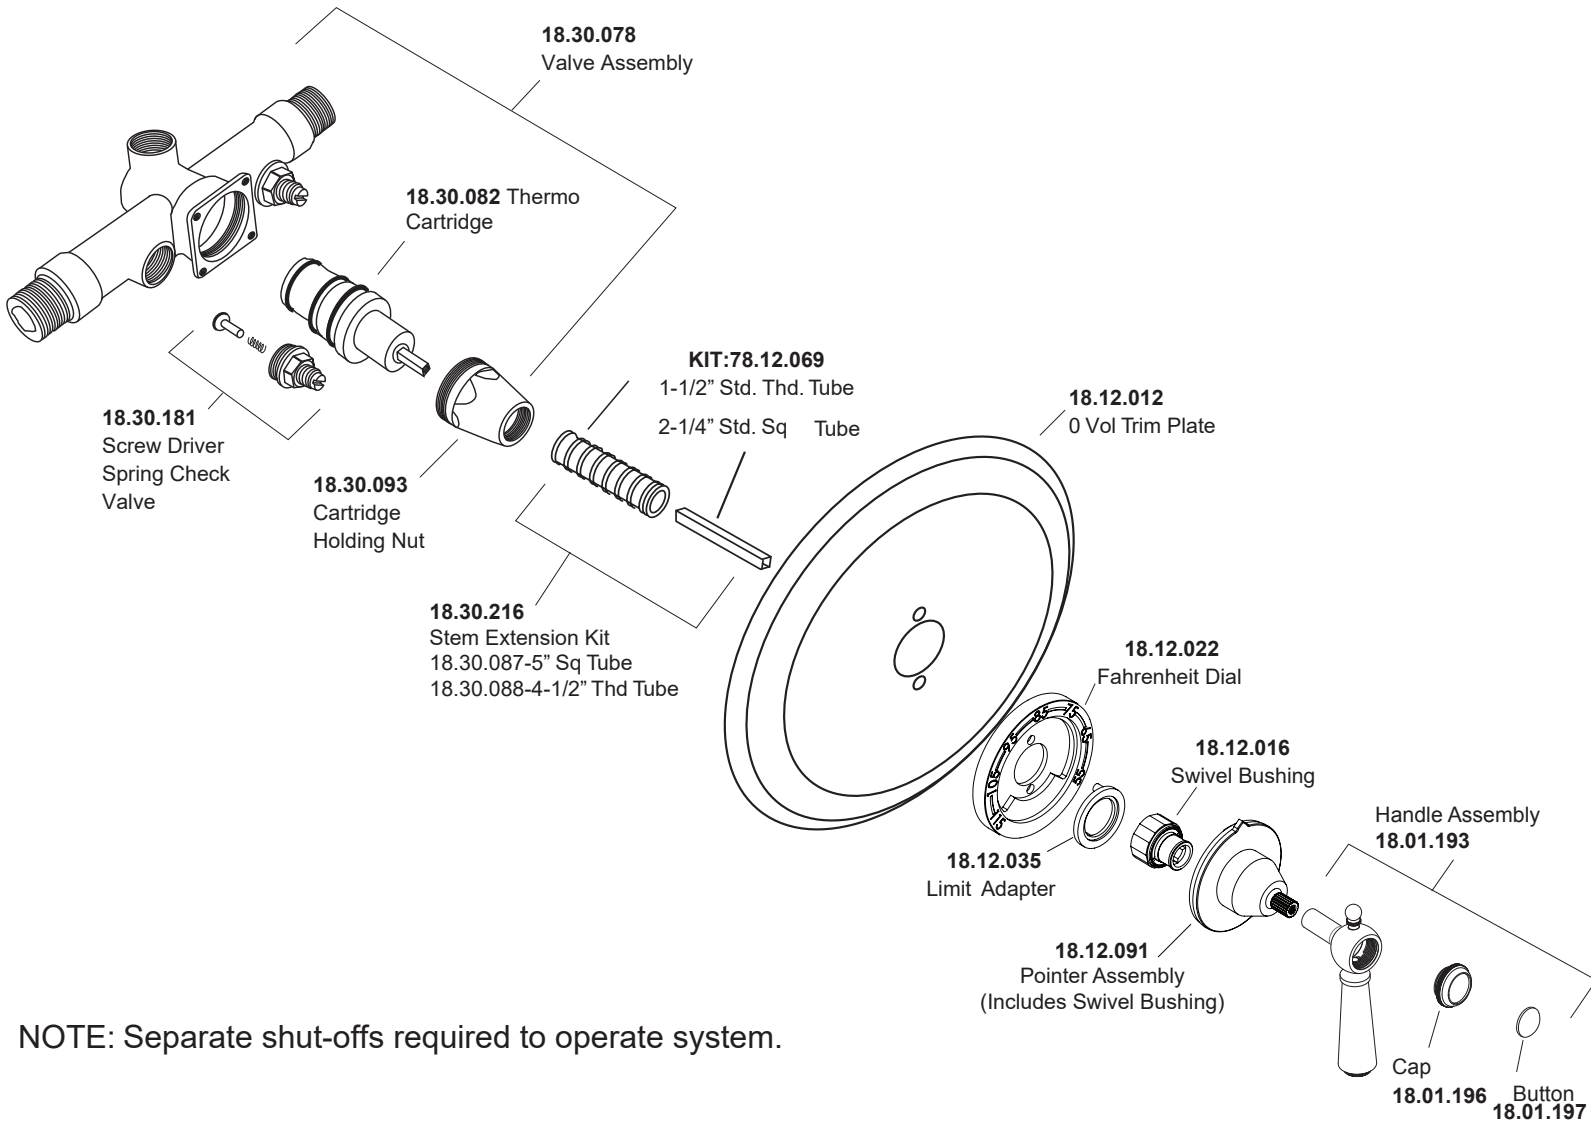

1.006196.V0

1/2" Thermostatic Set
without Volume Control
with Tremont Lever

NOTE: Separate shut-offs required to operate system.