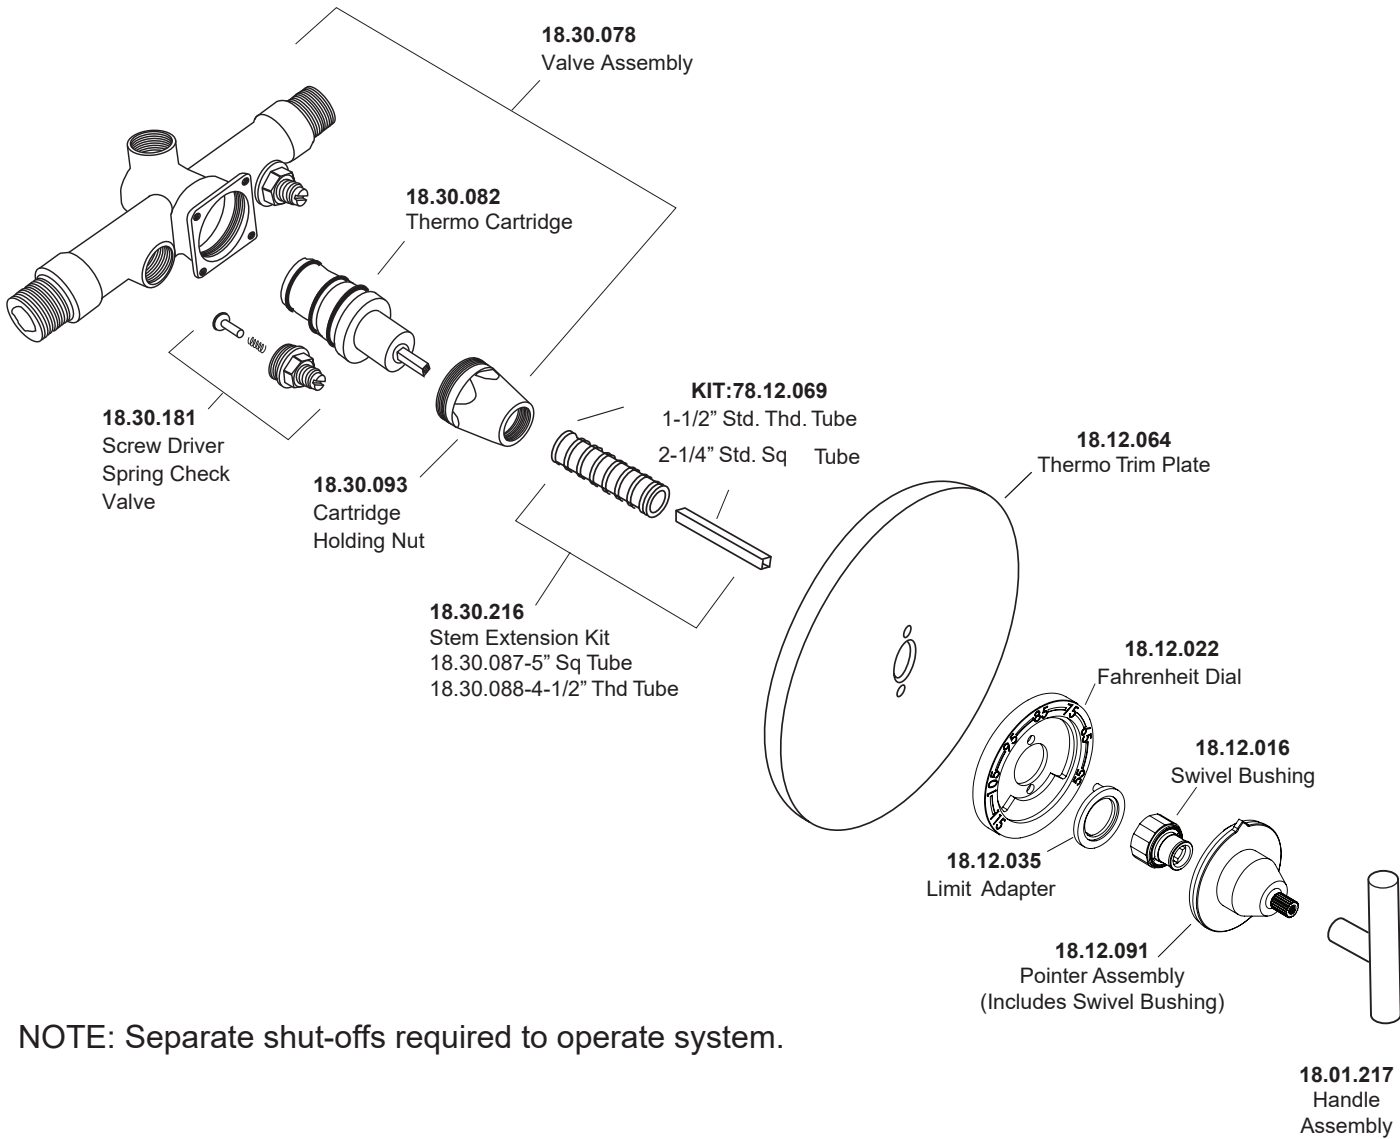

1.075096.V0

1/2" Thermostatic Set
without Volume Control
with Ceres II Handle

NOTE: Separate shut-offs required to operate system.