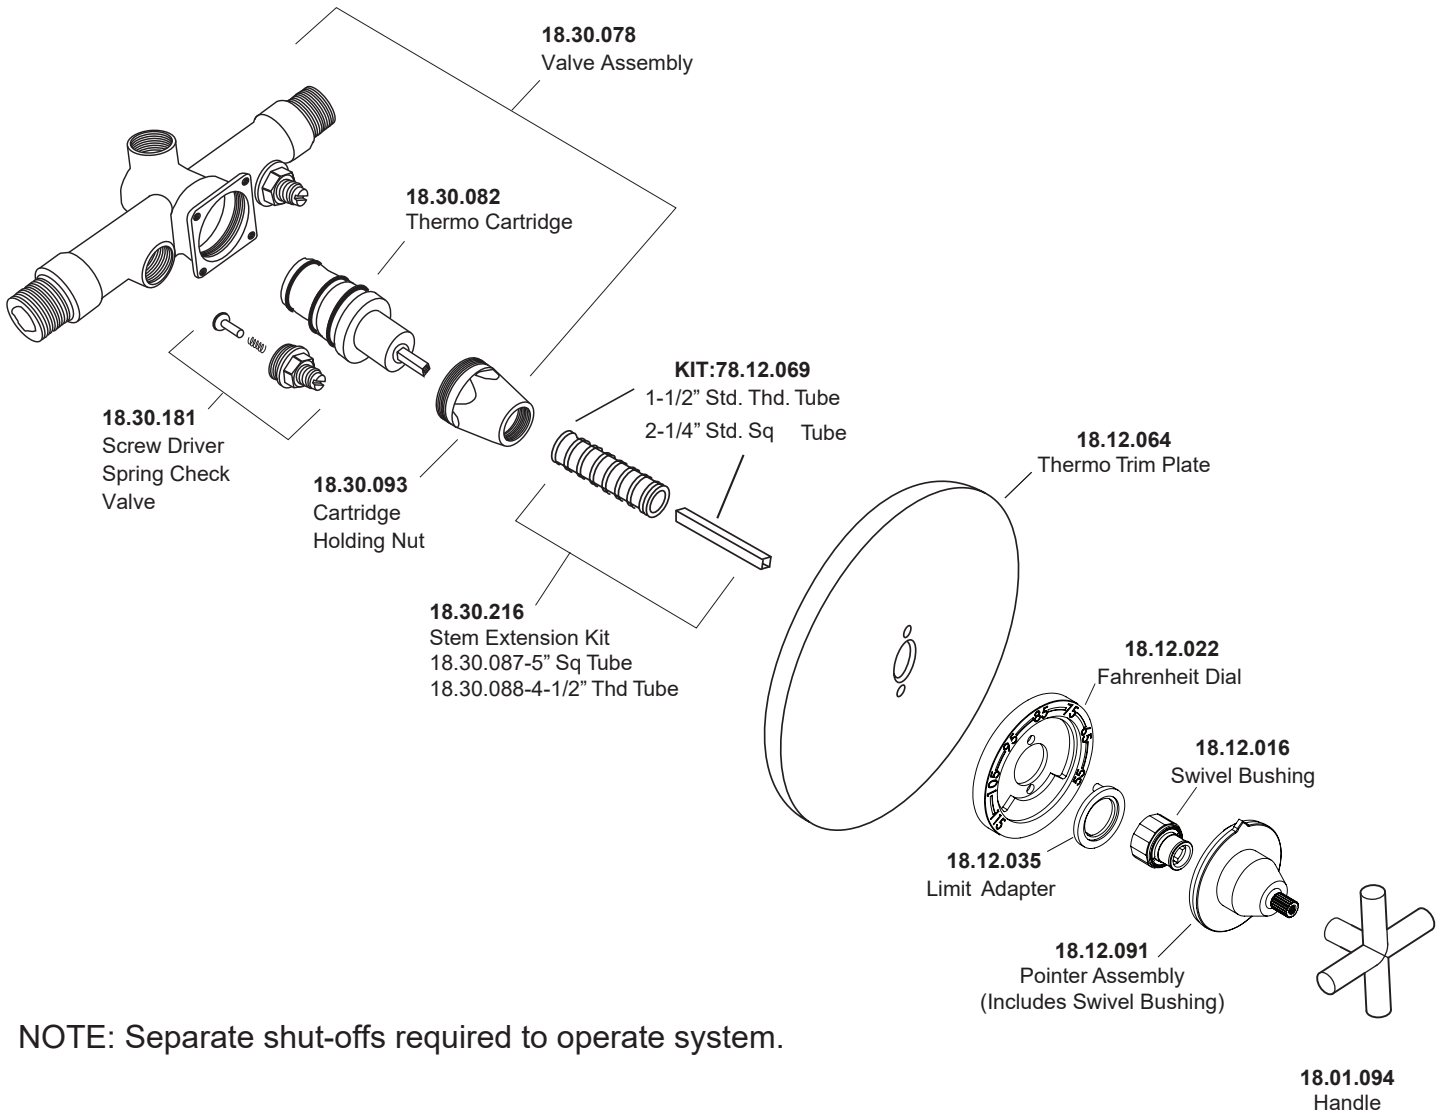

1.074896.V0

1/2" Thermostatic Set
without Volume Control
with Nova II Cross Handle

NOTE: Separate shut-offs required to operate system.