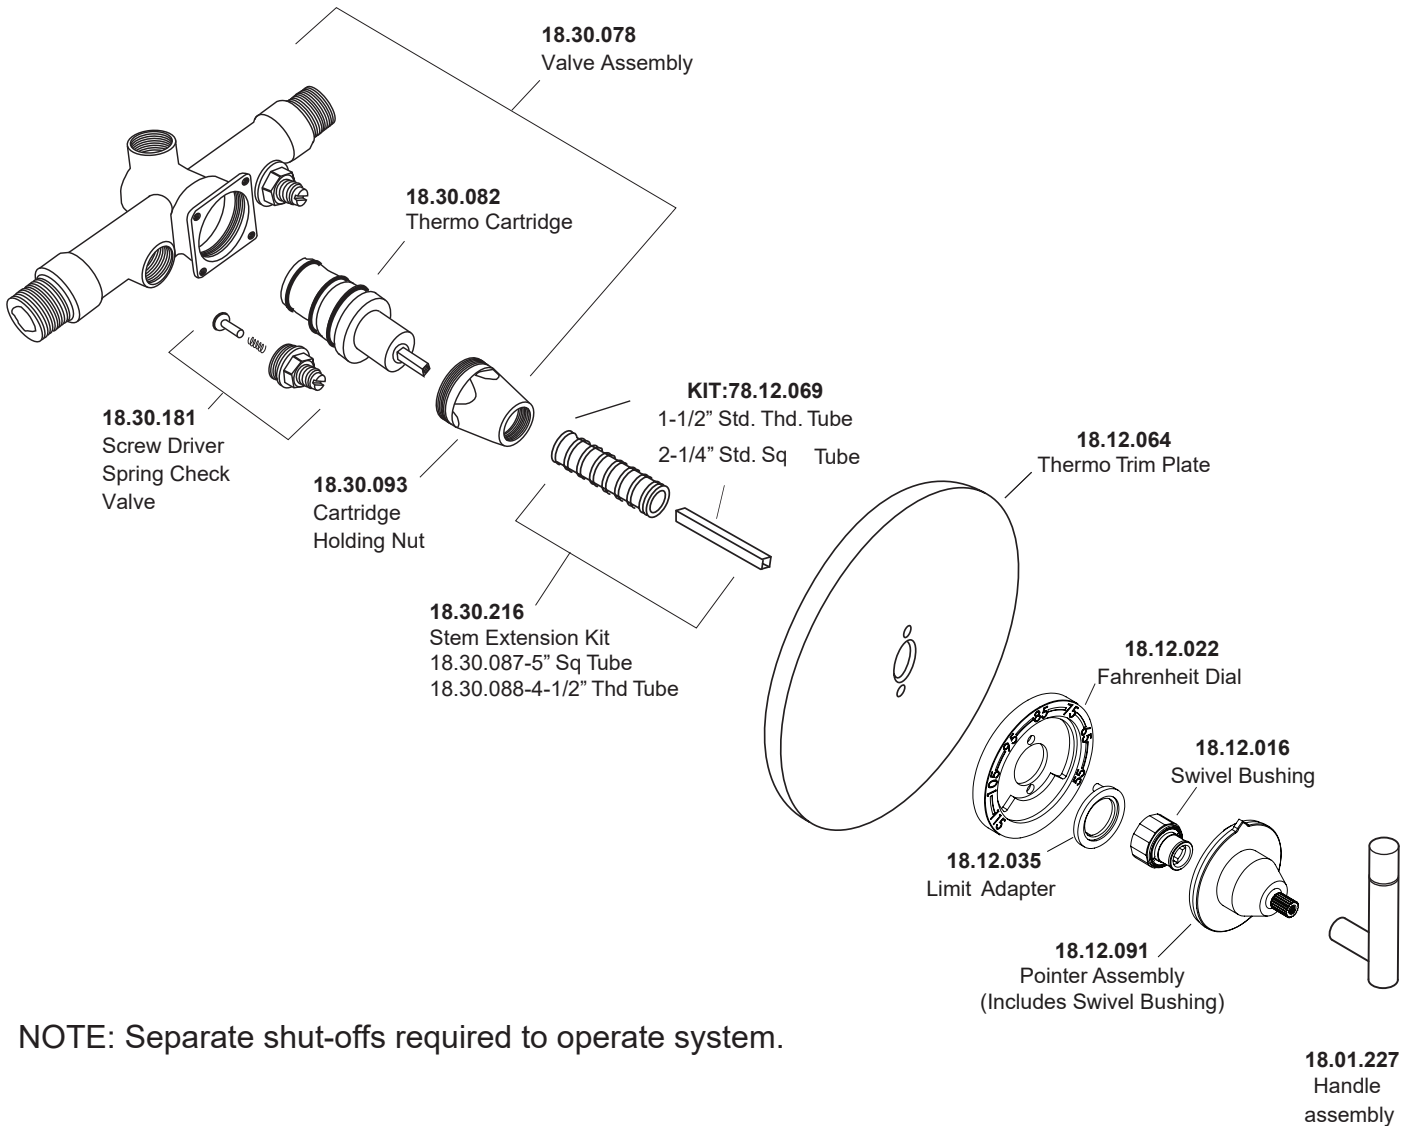

1.074996.V0

1/2" Thermostatic Set
without Volume Control
with Polaris II Lever

NOTE: Separate shut-offs required to operate system.