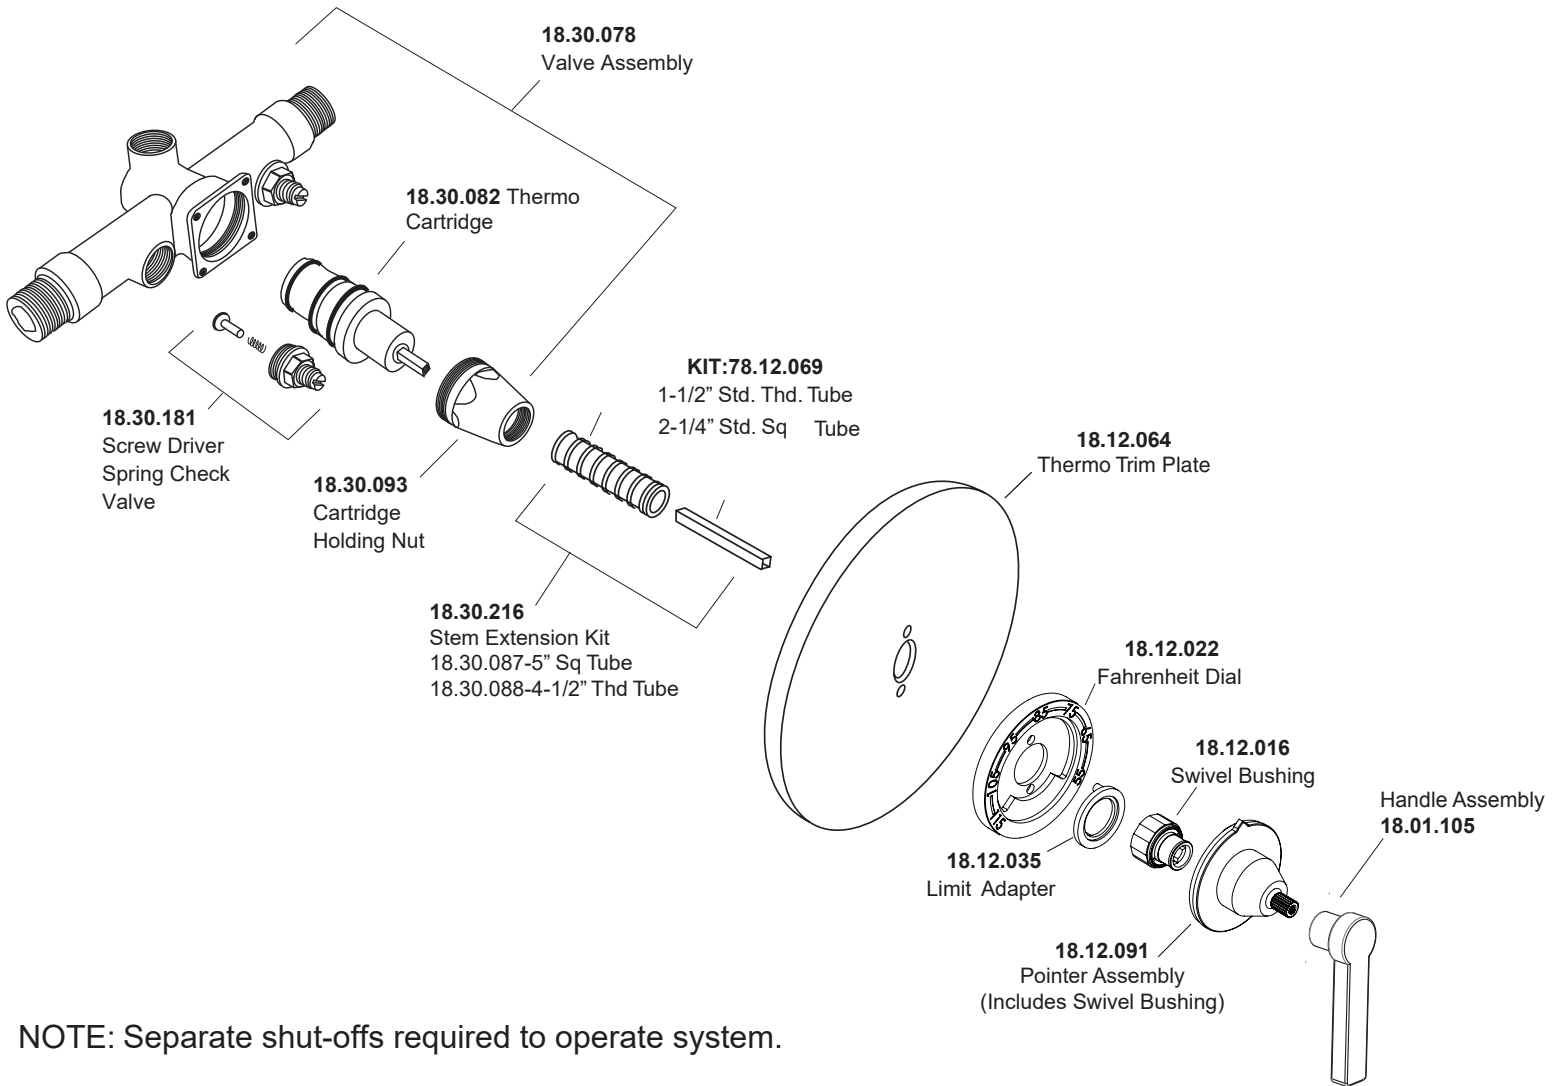

1.072896.V0

1/2" Thermostatic Set
without Volume Control
with Carina Lever

NOTE: Separate shut-offs required to operate system.