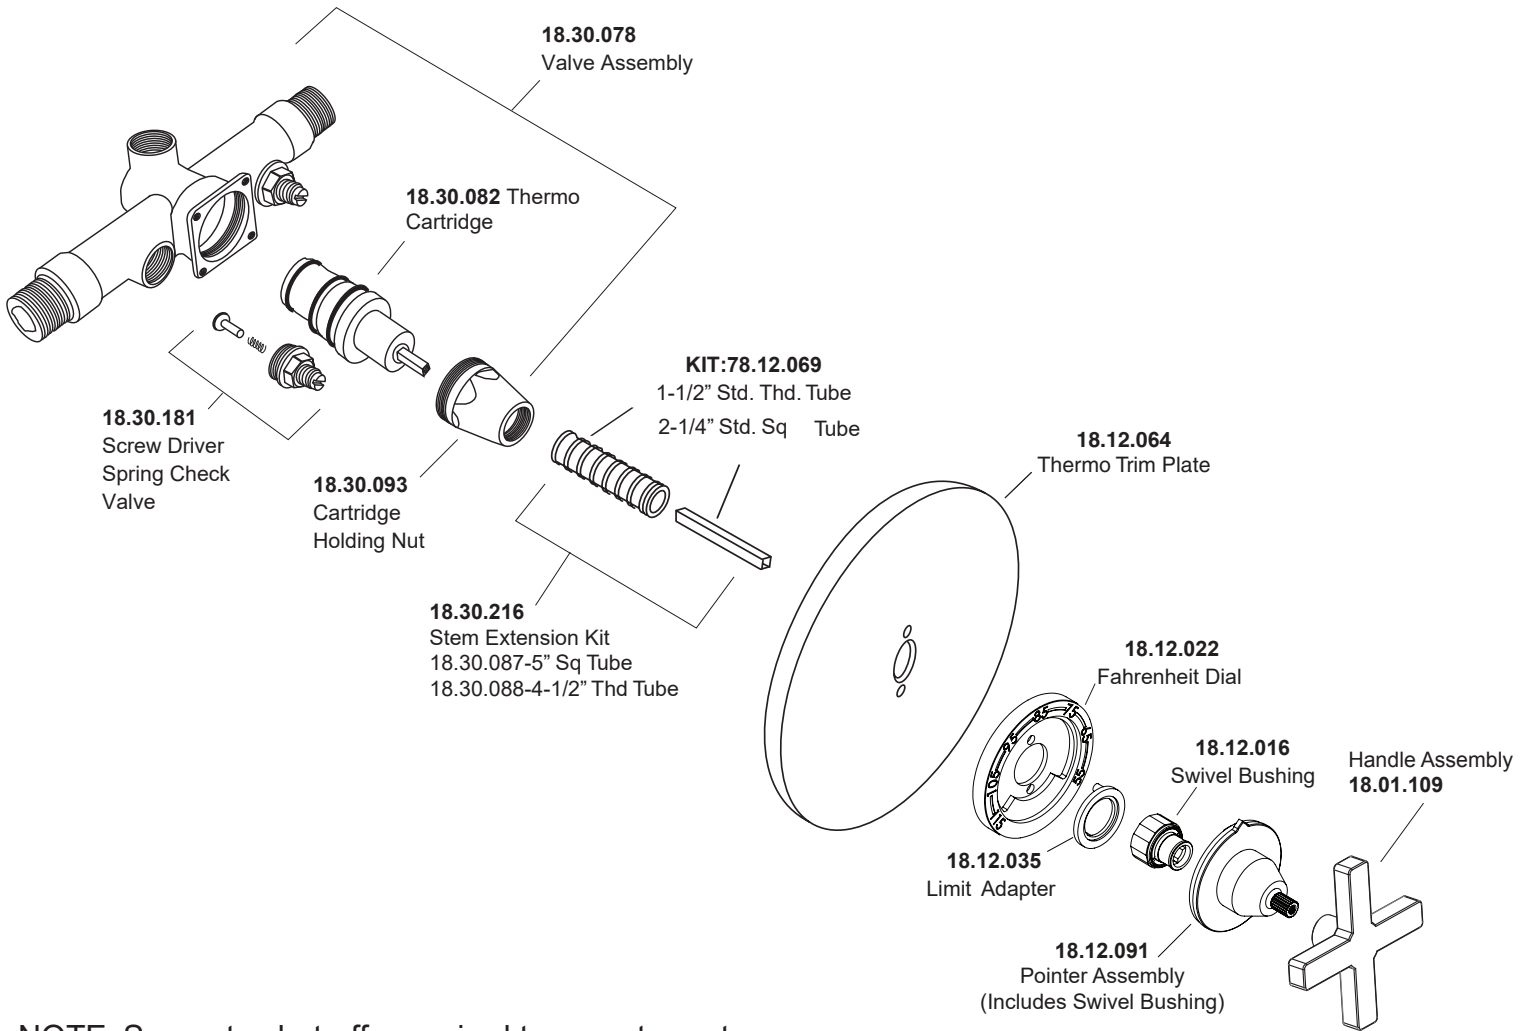

1.073096.V0

1/2" Thermostatic Set
without Volume Control with
Carina X Cross Handle

NOTE: Separate shut-offs required to operate system.