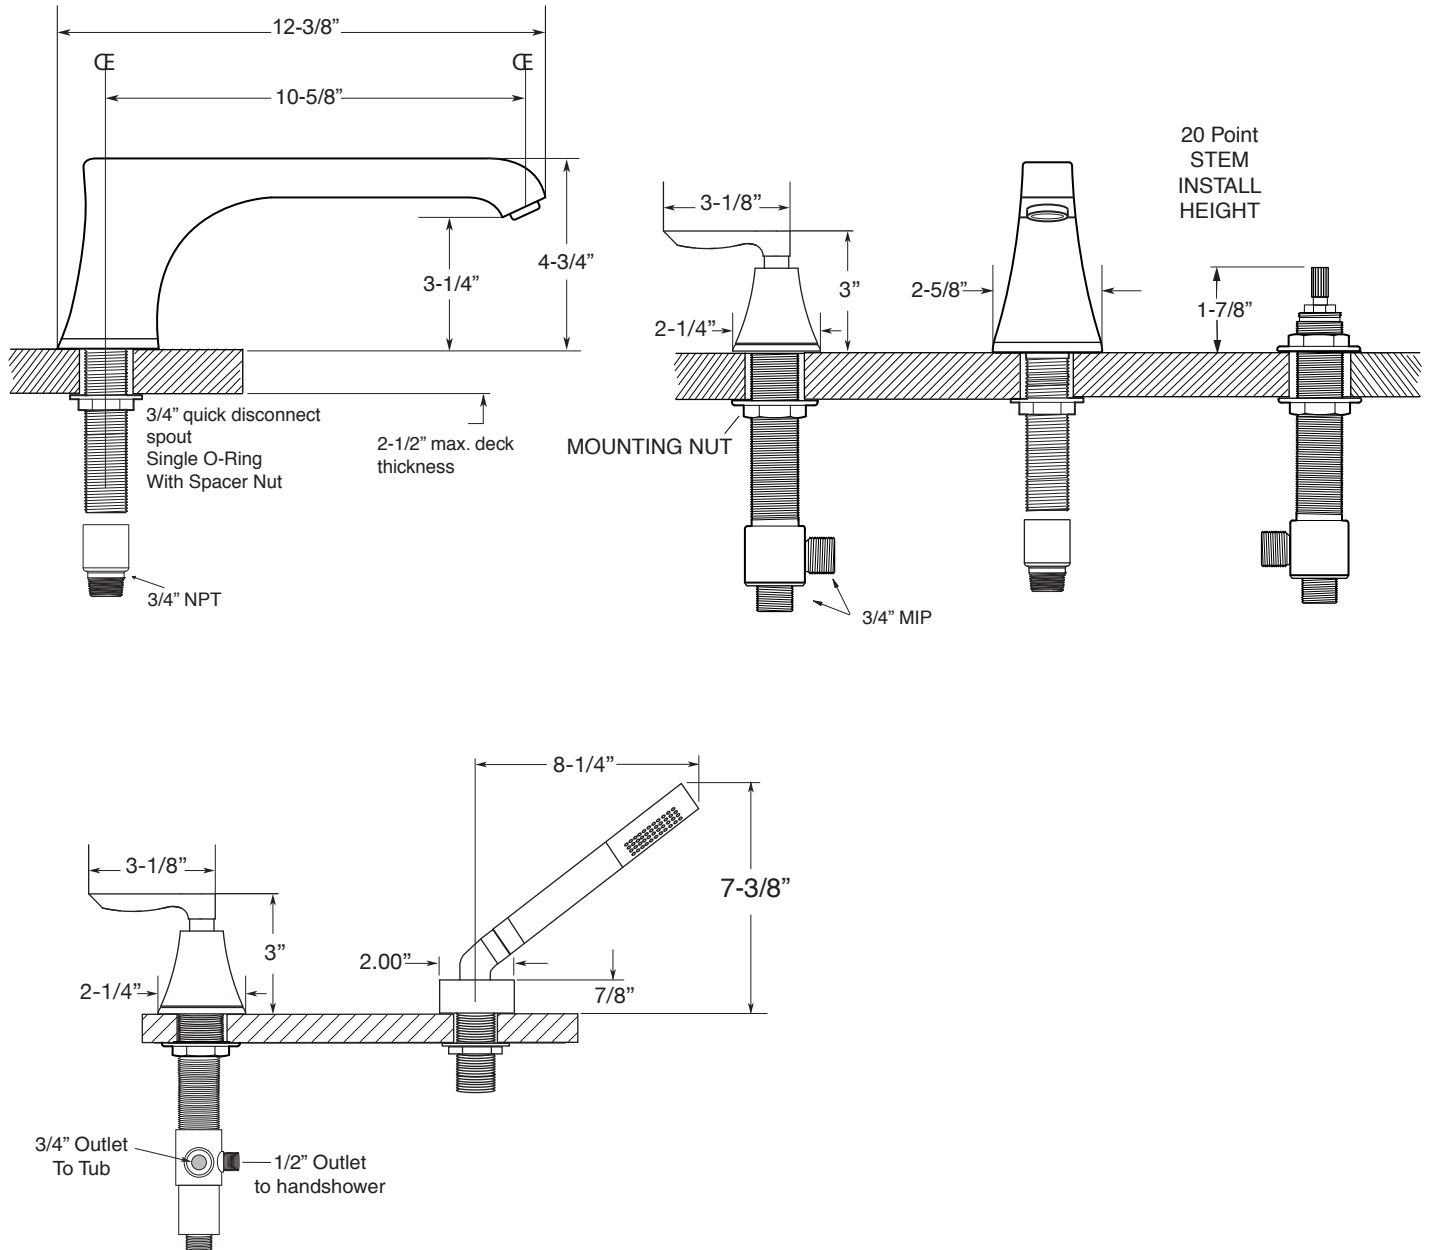

FEATURES:

- All brass construction.
- 3/4" valve bodies with 20 PT. 1/4-turn ceramic disc cartridge.
 - Cold Cartridge 18.30.010, Hot Cartridge 18.30.011
- Available in all finishes. Warranty varies according to finish.

SPECIFICATIONS

510 Series 5-Hole Roman Tub Set with Lisse Handles

1.518393

1.518393T - Trim Only

78.30.136 - Rough Kit

Note: Measurements are subject to change or cancellation. No responsibility is assumed for use of superseded or voided pages.