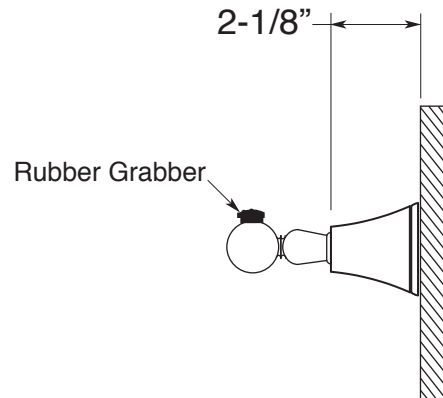

**FEATURES:**

- All brass construction.
- Available in all Sigma finishes. Warranty varies according to finish selection.
- Mounting bracket and screws are supplied.

**Accessories**

Series 51  
**Robe Hook**  
1.51RH00

**TOP VIEW**

**FRONT VIEW**

**SIDE VIEW**

Note: Measurements are subject to change or cancellation. No responsibility is assumed for use of superseded or voided pages.