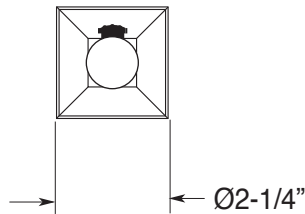

**FEATURES:**

- All brass construction.
- Available in all Sigma finishes. Warranty varies according to finish selection.
- Mounting bracket and screws are supplied.

**Accessories**

Series 51  
**Robe Hook**  
1.51RH00

**TOP VIEW**

**FRONT VIEW**

**SIDE VIEW**

Note: Measurements are subject to change or cancellation. No responsibility is assumed for use of superseded or voided pages.