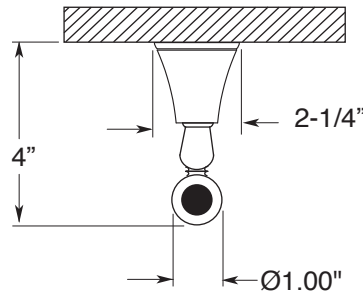

**FEATURES:**

- All brass construction.
- Available in all Sigma finishes. Warranty varies according to finish selection.
- Mounting bracket and screws are supplied.

**Accessories**

Series 51  
**Robe Hook**  
1.51RH00

**TOP VIEW**

**FRONT VIEW**

**SIDE VIEW**

Note: Measurements are subject to change or cancellation. No responsibility is assumed for use of superseded or voided pages.