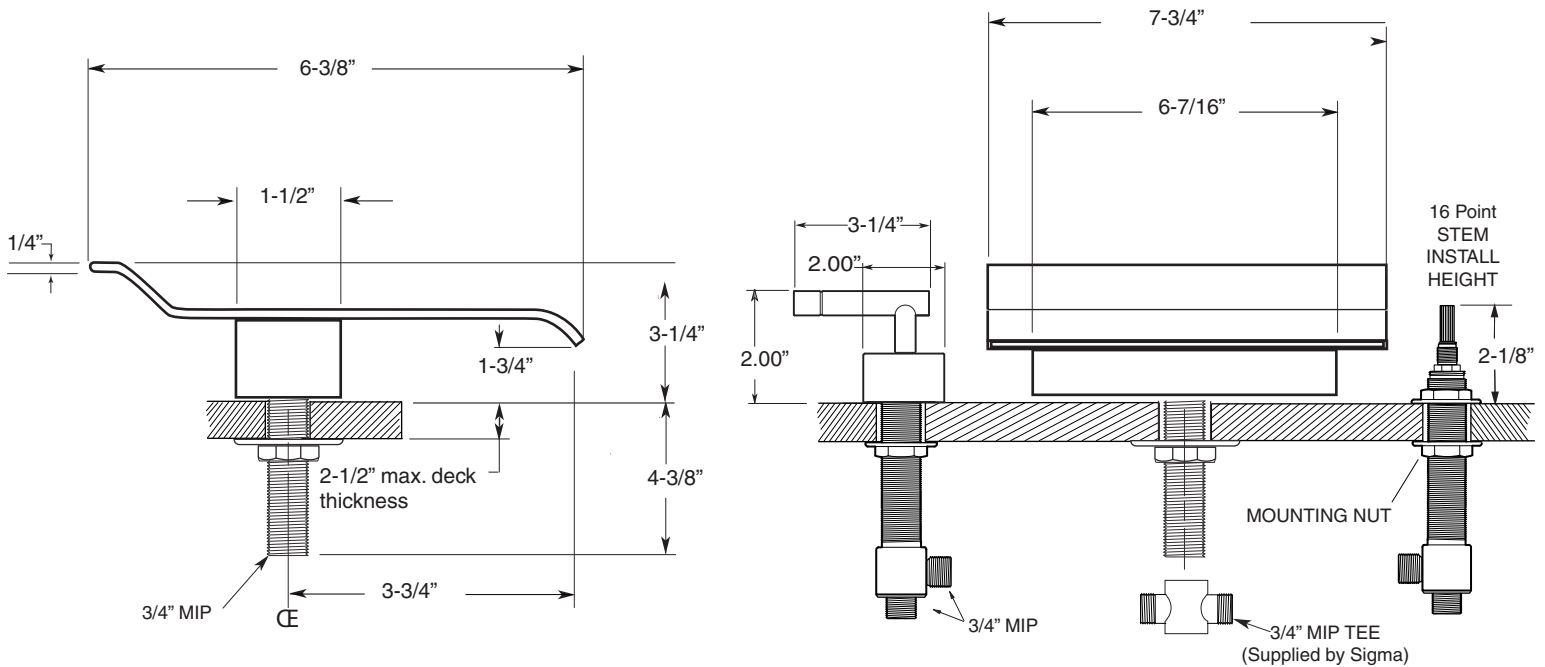

## FEATURES:

- All brass construction.
- 3/4" valve bodies with 16 PT. 1/4-turn ceramic disc cartridge.
  - 18.30.017 Cold, 18.30.018 Hot
- Available in all finishes. Warranty varies according to finish.

## 900 Series 3-Hole Roman Tub Set with Sheet Waterfall Spout and Palermo Handle

### 1.SW4477

1.SW4477T - Trim Only

18.30.005 - Rough Kit

**NOTE:** Spout and valves install through 1-1/4" diameter holes.  
Plumber to provide 3/4" supply lines to valves