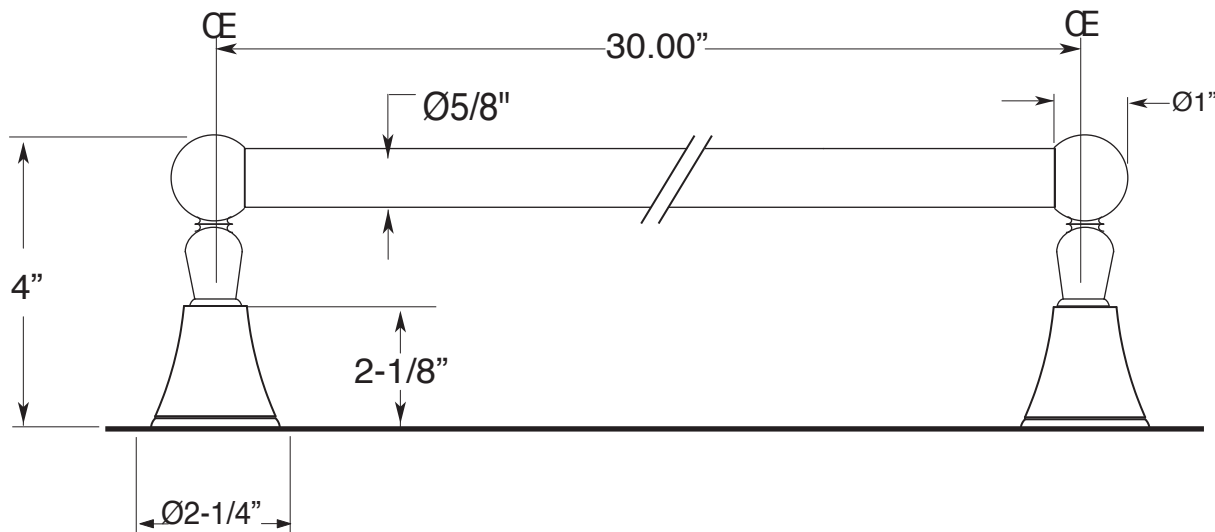

**FEATURES:**

- All brass construction.
- Available in all Sigma finishes. Warranty varies according to finish selection.
- Mounting bracket and screws are supplied.

**Accessories**

Series 51  
**30" Towel Bar**  
1.51TB30

Note: Measurements are subject to change or cancellation. No responsibility is assumed for use of superseded or voided pages.