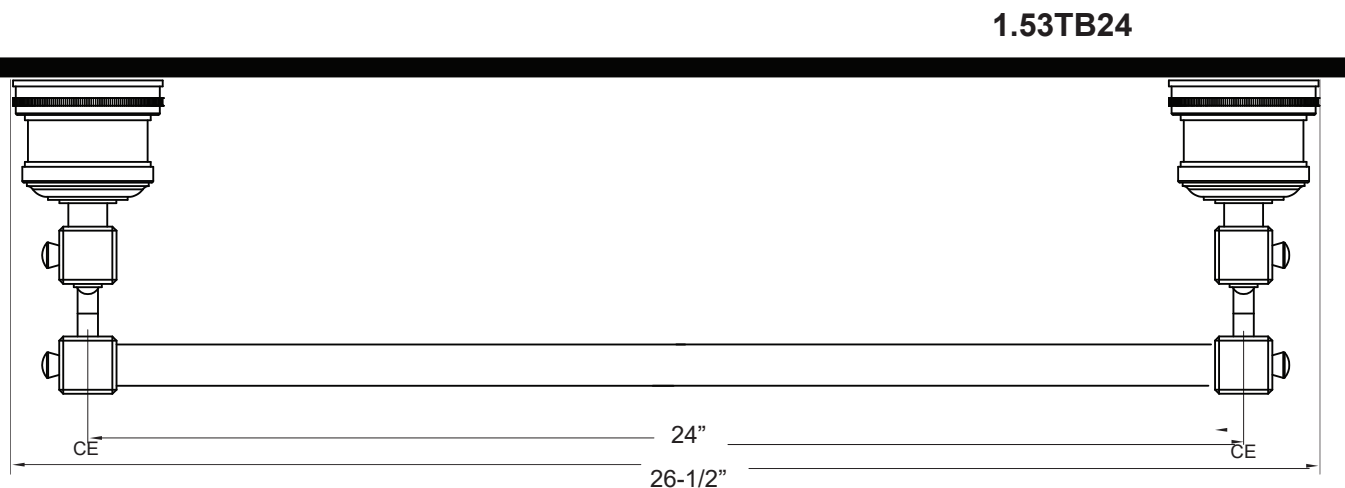

FEATURES:

- All brass construction.
- Available in all Sigma finishes.
- Warranty varies according to finish selection.
- Mounting bracket and screws are supplied.

Accessories

Series 53 Towel Bars

Note: Measurements are subject to change or cancellation. No responsibility is assumed for use of superseded or voided pages.