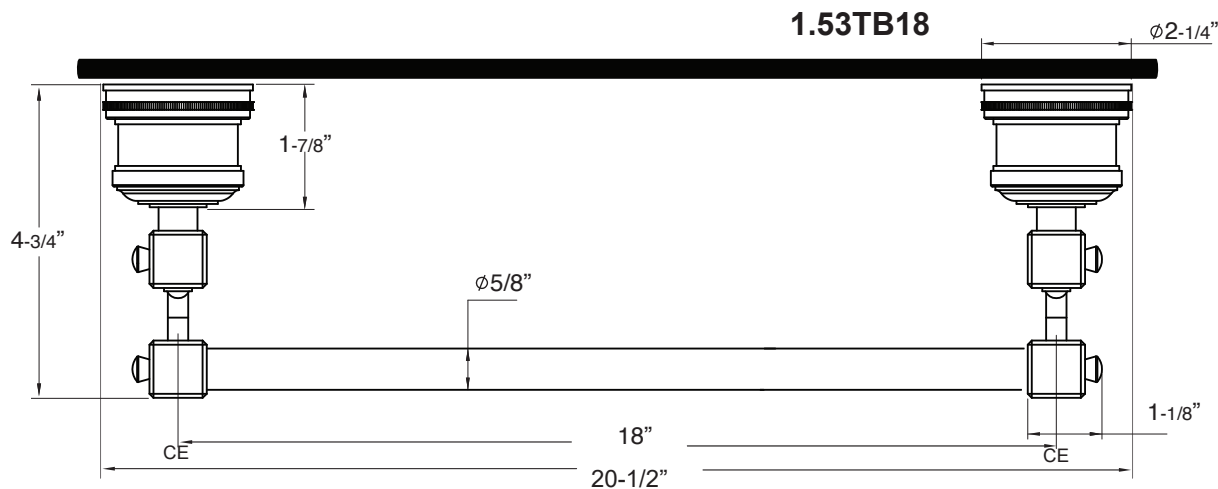

FEATURES:

- All brass construction.
- Available in all Sigma finishes.
- Warranty varies according to finish selection.
- Mounting bracket and screws are supplied.

Accessories

Series 53 Towel Bars

Note: Measurements are subject to change or cancellation. No responsibility is assumed for use of superseded or voided pages.