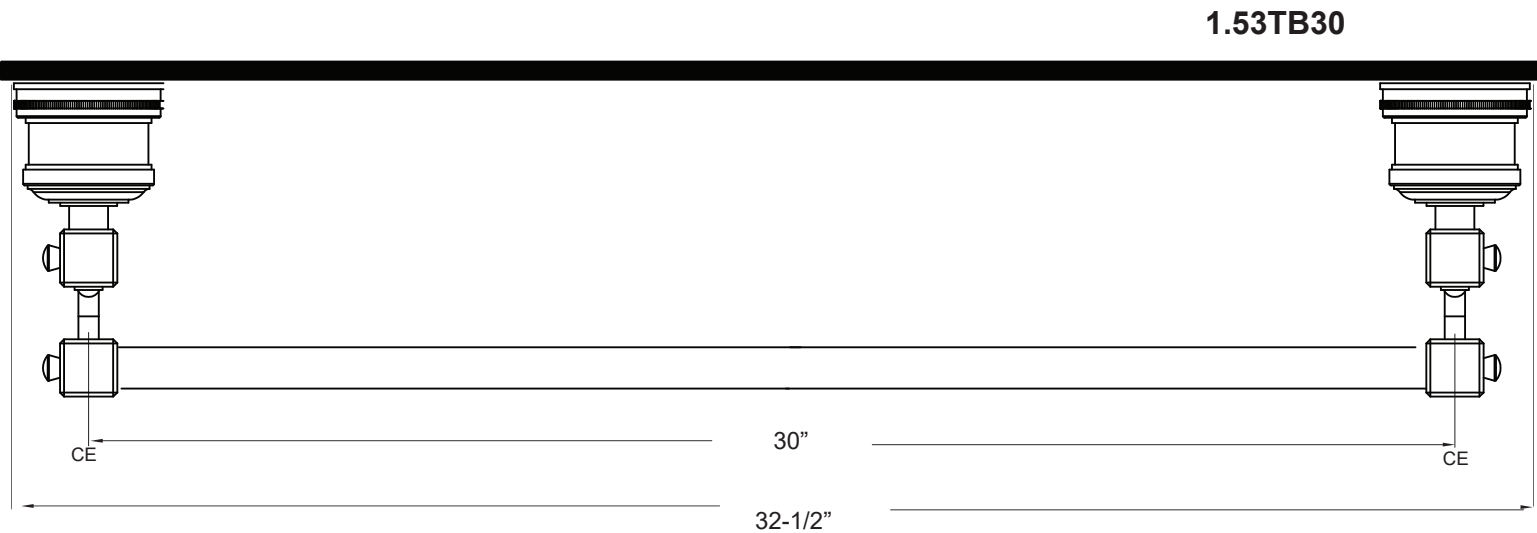

FEATURES:

- All brass construction.
- Available in all Sigma finishes.
- Warranty varies according to finish selection.
- Mounting bracket and screws are supplied.

Accessories

Series 53 Towel Bars

Note: Measurements are subject to change or cancellation. No responsibility is assumed for use of superseded or voided pages.