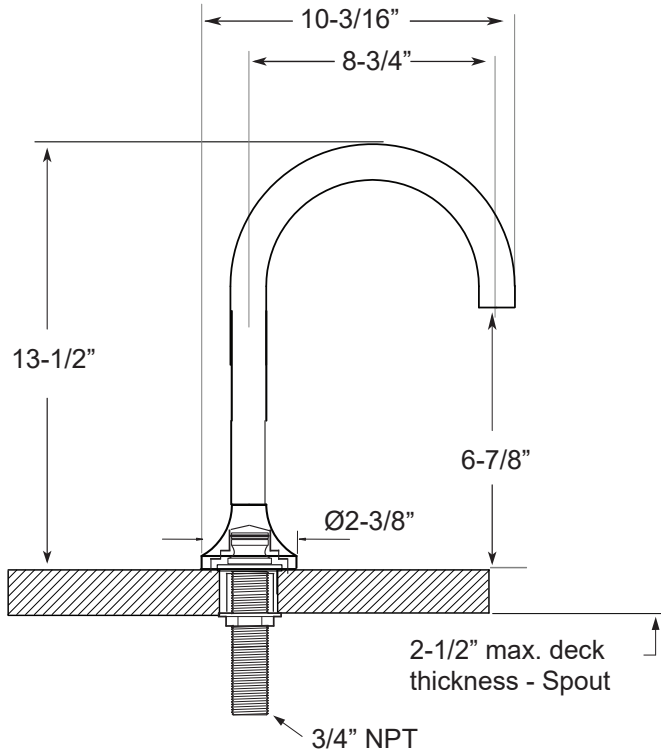

FEATURES:

- All brass construction.
- 3/4" valve bodies with 20 PT. 1/4-turn ceramic disc cartridge.
 - 18.30.010 Cold, 18.30.011 Hot
- Available in all finishes. Warranty varies according to finish.

SPECIFICATIONS

120 Series 3-Hole Roman Tub Set with Capella X Handle

1.129877

1.129877T - Trim Only

78.30.406 - Rough Kit

Note: Measurements are subject to change or cancellation. No responsibility is assumed for use of superseded or voided pages.