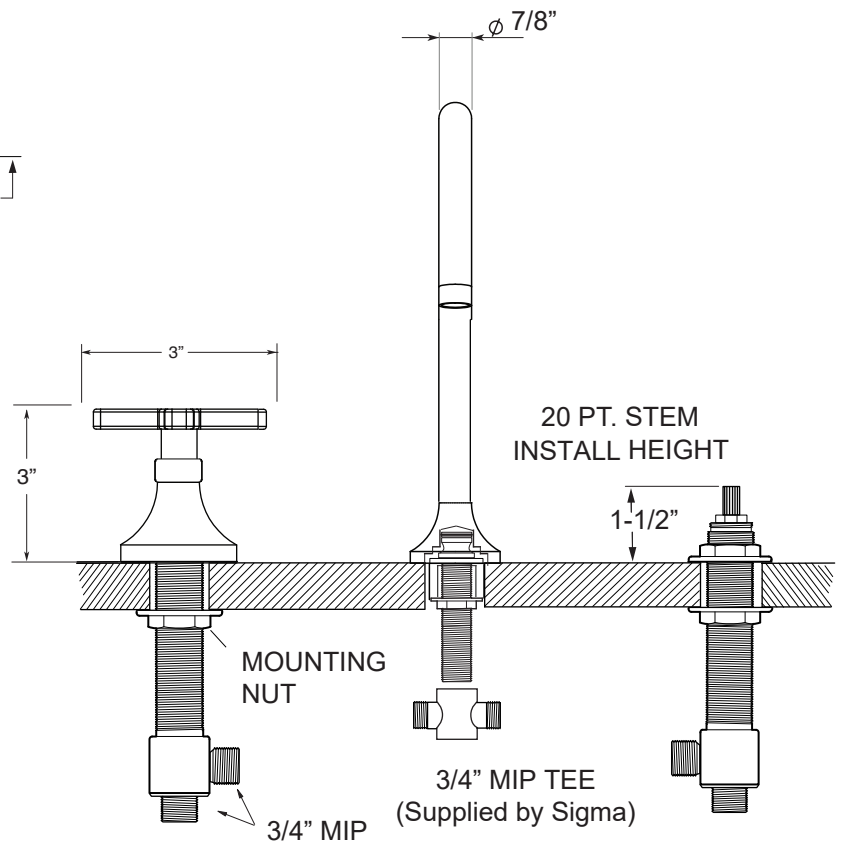

FEATURES:

- All brass construction.
- 3/4" valve bodies with 20 PT. 1/4-turn ceramic disc cartridge.
 - 18.30.010 Cold, 18.30.011 Hot
- Available in all finishes. Warranty varies according to finish.

SPECIFICATIONS

120 Series 3-Hole Roman Tub Set with Capella X Handle

1.129877

1.129877T - Trim Only

78.30.406 - Rough Kit

Note: Measurements are subject to change or cancellation. No responsibility is assumed for use of superseded or voided pages.