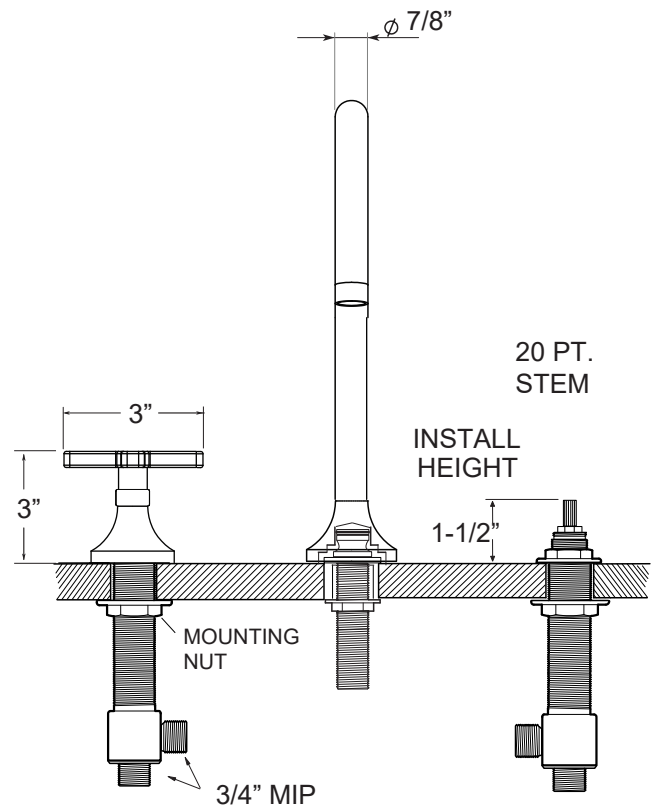

FEATURES:

- All brass construction.
- 3/4" valve bodies with 20 PT. 1/4-turn ceramic disc cartridge.
  - Cold Cartridge 18.30.010, Hot Cartridge 18.30.011
- Available in all finishes. Warranty varies according to finish.

## SPECIFICATIONS

### 120 Series 5-Hole Roman Tub Set with Capella X Handles

1.129893

1.129893T - Trim Only

78.30.411 - Rough Kit

Spout and valves install through 1-1/4" diameter holes.  
Diverter valve installs through 1-1/2" diameter holes.  
Plumber to provide 3/4" supply lines to valves

NOTE: 1/2" outlet for in-line double check valve (18.15.055), and 60" chrome spiral hose (18.10.016) - INCLUDED