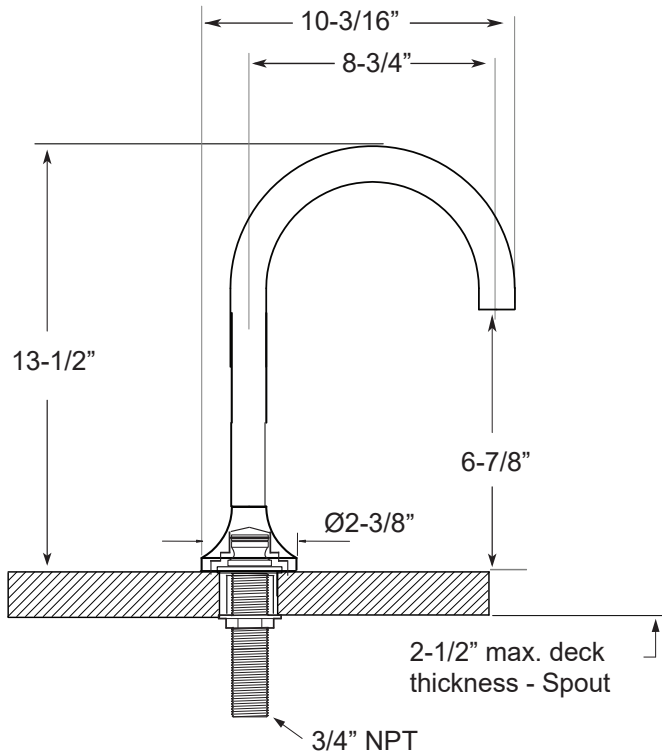

FEATURES:

- All brass construction.
- 3/4" valve bodies with 20 PT. 1/4-turn ceramic disc cartridge.
  - Cold Cartridge 18.30.010, Hot Cartridge 18.30.011
- Available in all finishes. Warranty varies according to finish.

### 120 Series 5-Hole Roman Tub Set with Capella X Handles

1.129893

1.129893T - Trim Only

78.30.411 - Rough Kit

Spout and valves install through 1-1/4" diameter holes.  
Diverter valve installs through 1-1/2" diameter holes.  
Plumber to provide 3/4" supply lines to valves

NOTE: 1/2" outlet for in-line double check valve (18.15.055), and 60" chrome spiral hose (18.10.016) - INCLUDED