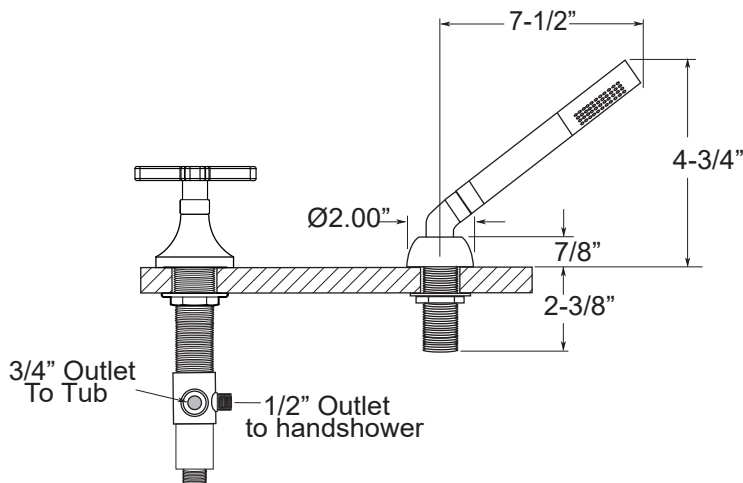

FEATURES:

- All brass construction.
- 3/4" valve bodies with 20 PT. 1/4-turn ceramic disc cartridge.
  - Cold Cartridge 18.30.010, Hot Cartridge 18.30.011
- Available in all finishes. Warranty varies according to finish.

### 120 Series 5-Hole Roman Tub Set with Capella X Handles

1.129893

1.129893T - Trim Only

78.30.411 - Rough Kit

Spout and valves install through 1-1/4" diameter holes.  
Diverter valve installs through 1-1/2" diameter holes.  
Plumber to provide 3/4" supply lines to valves

NOTE: 1/2" outlet for in-line double check valve (18.15.055), and 60" chrome spiral hose (18.10.016) - INCLUDED