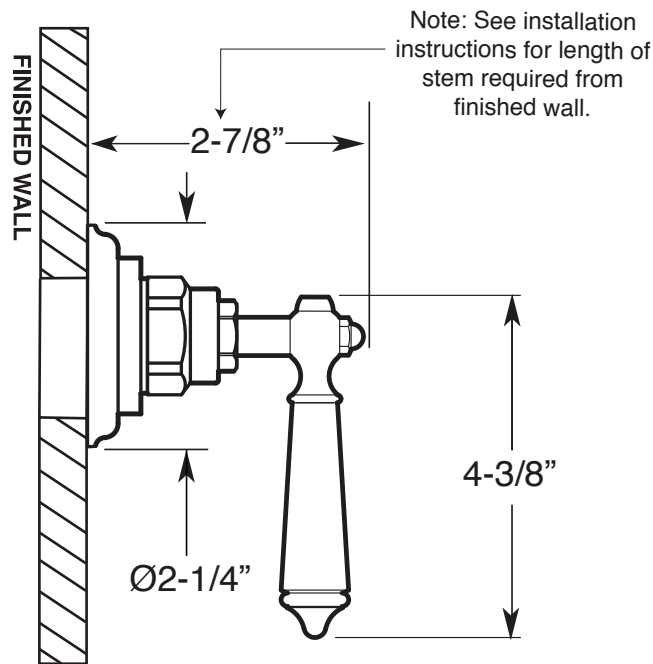

Trim for Wall Valve

1.000187T

Trim Only

Aria Handle

For this 16pt handle and trim, use with the following valves:

18.30.020 - 1/2" Volume Control - Replacement Cartridge: 18.30.036

18.30.023 - 3/4" Volume Control - Replacement Cartridge: 18.30.011

18.30.255 - 3 Port In-Wall Diverter - Replacement Cartridge: 18.30.259

18.30.253 - 4 Port In-Wall Diverter - Replacement Cartridge: 18.30.257