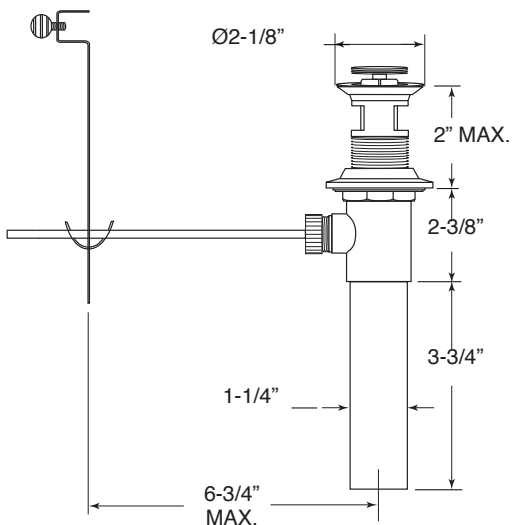

FEATURES:

- All brass construction
- Includes pop-up drain assembly with overflow
- Available in all Sigma finishes
- Tø ã Ñ Ò Ó Ô Ù Ú Û Ü Ý Þ à á â ã
- 12" Stainless steel flex lines are supplied
- Maximum deck thickness: 1-1/2"

À Á Â Ã Ä Å Æ Ç È É Ê Ë Ì Í Î Ï Ñ Ò Ó Ô Ù Ú Û Ü Ý Þ à á â ã

%)\$%) %

NOTE: Allow 1-1/4" diameter hole for installation

NOTE:
Measurement varies according to handle choice

Note: Measurements are subject to change or cancellation. No responsibility is assumed for use of superseded or voided pages.