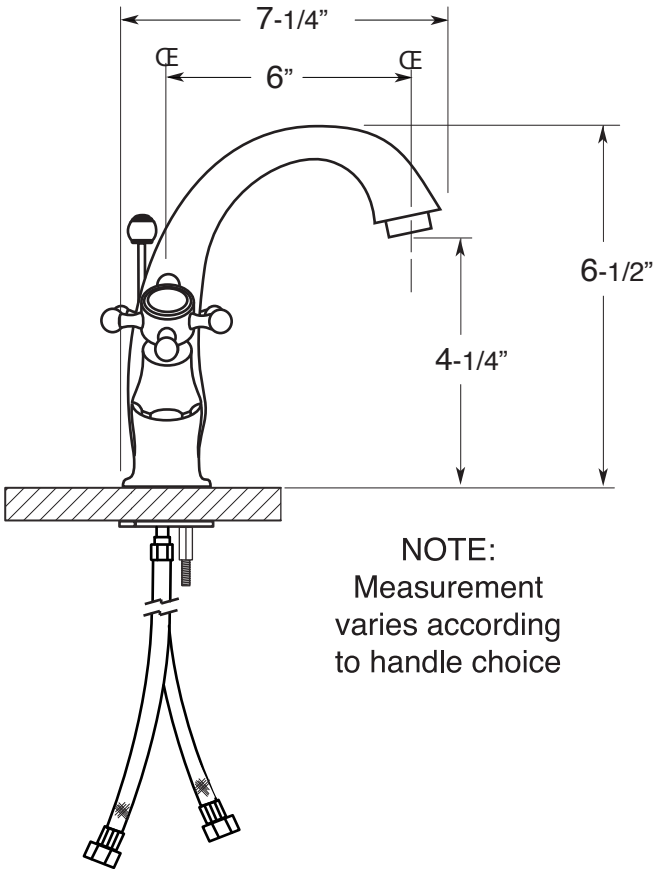

FEATURES:

- All brass construction
- Includes pop-up drain assembly with overflow
- Available in all Sigma finishes
- Tø ã Ñ Ò Ó Ô Ù Ú Û Ü Ý Þ à á â ã
- 12" Stainless steel flex lines are supplied
- Maximum deck thickness: 1-1/2"

À Á Â Ã Ä Å Æ Ç È É Ê Ë Ì Í Î Ï Ñ Ò Ó Ô Ù Ú Û Ü Ý Þ à á â ã

%)\$%) %

NOTE: Allow 1-1/4" diameter hole for installation

NOTE:
Measurement varies according to handle choice

Note: Measurements are subject to change or cancellation. No responsibility is assumed for use of superseded or voided pages.