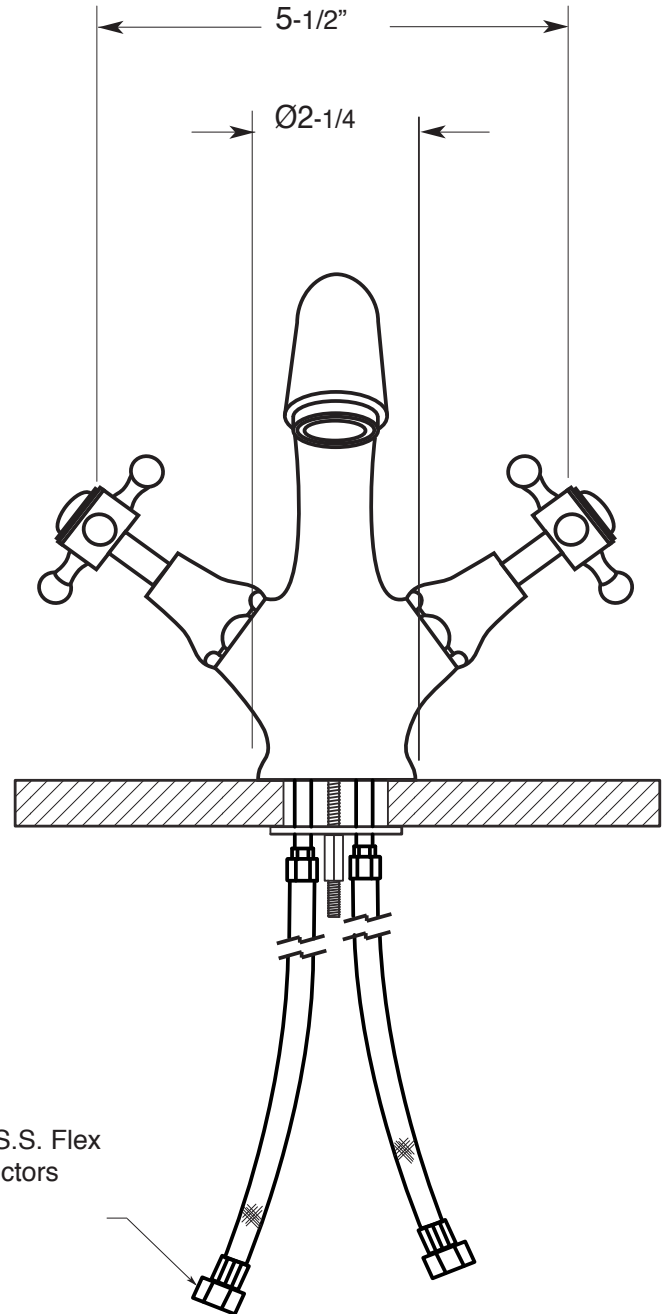

FEATURES:

- All brass construction
- Includes pop-up drain assembly with overflow
- Available in all Sigma finishes
- Tø ã Ñ Ò Ó Ô Ù Ú Û Ü Ý Þ à á â ã
- 12" Stainless steel flex lines are supplied
- Maximum deck thickness: 1-1/2"

À Á Â Ã Ä Å Æ Ç È É Ê Ë Ì Í Î Ï Ñ Ò Ó Ô Ù Ú Û Ü Ý Þ à á â ã

%)\$%) %

NOTE: Allow 1-1/4" diameter hole for installation

NOTE:
Measurement varies according to handle choice

Note: Measurements are subject to change or cancellation. No responsibility is assumed for use of superseded or voided pages.